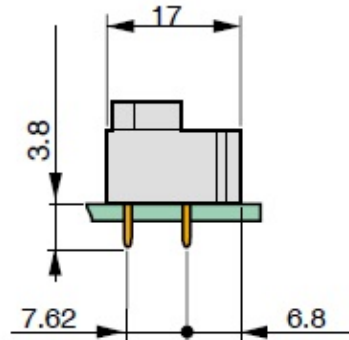

## Terminal block - Screw clamp connection

 Buy this product online

[www.mfom.fr](http://www.mfom.fr)

Spacing : 7.62 mm • Number of poles : From 2 to 12 poles