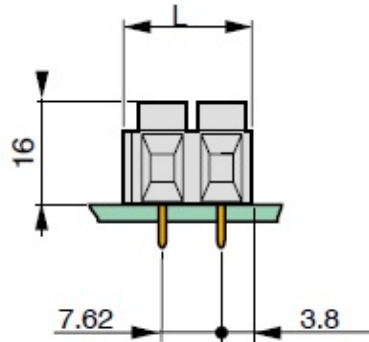

## Terminal block - Screw clamp connection

 Buy this product online

[www.mfom.fr](http://www.mfom.fr)

Spacing : 7.62 mm • Number of poles : From 2 to 12 poles