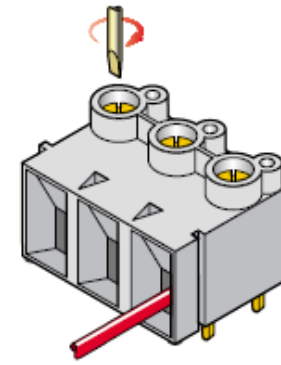

L 107 200

Terminal block - Screw clamp connection

Buy this product online

www.mfom.fr

Spacing : 7.62 mm • Number of poles : From 2 to 12 poles