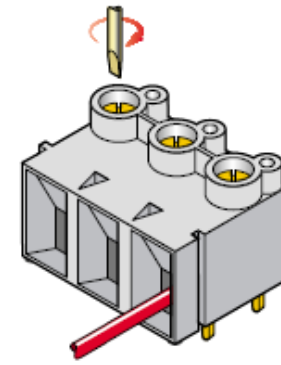

# L 107 200

## Terminal block - Screw clamp connection

 Buy this product online

[www.mfom.fr](http://www.mfom.fr)

Spacing : 7.62 mm • Number of poles : From 2 to 12 poles