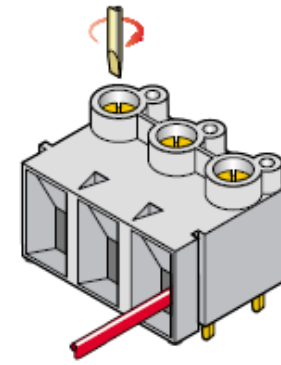

L 107 200

LMI power connectors - Screw clamp connection

 Buy this product online

www.mfom.fr

Spacing : 7.62 mm • Number of poles : From 2 to 12 poles