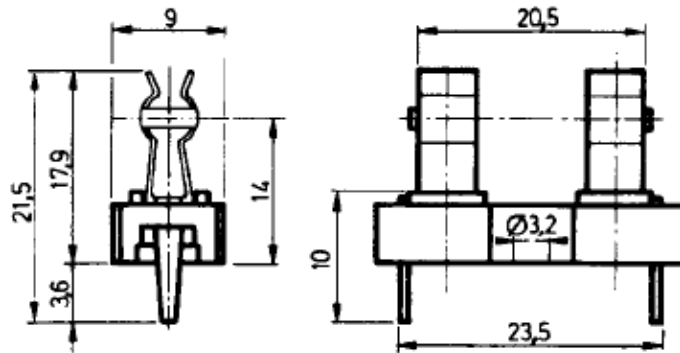

# Clamps 905

Fuse clamps and fuse holders - Fuse holders with clamps

 Buy this product online

[www.mfom.fr](http://www.mfom.fr)

Réf. 905 - Ø 5 x 20