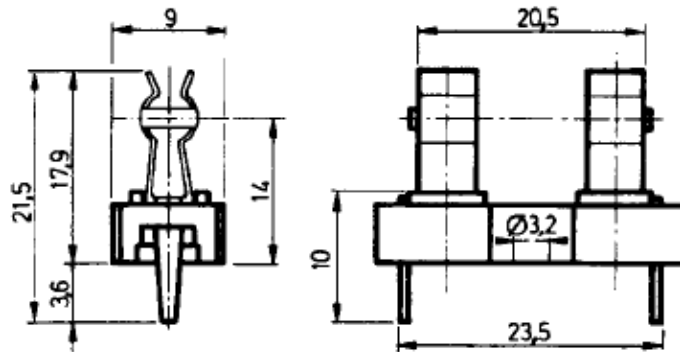

Clamps 905

Fuse clamps and fuse holders - Fuse holders with clamps

 Buy this product online

www.mfom.fr

Réf. 905 - Ø 5 x 20

Material

Contacts : brass • Insulating body : Polyethylene • One demand : thermoplastic polyester