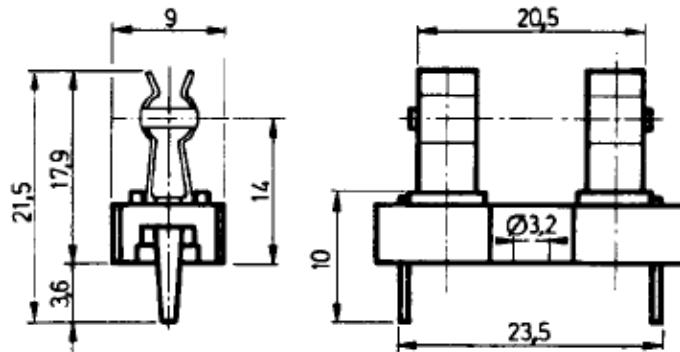

# Clamps 905

Fuse clamps and fuse holders - Fuse holders with clamps

 Buy this product online

[www.mfom.fr](http://www.mfom.fr)

Réf. 905 - Ø 5 x 20