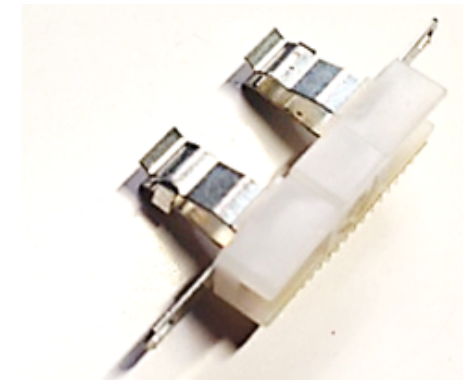

# Clamps 904 (Diam. 5 X 20)

Fuse clamps and fuse holders - Fuse holders with clamps

 Buy this product online

[www.mfom.fr](http://www.mfom.fr)

Réf. 904 - Ø 5 x 20

Material

Brass