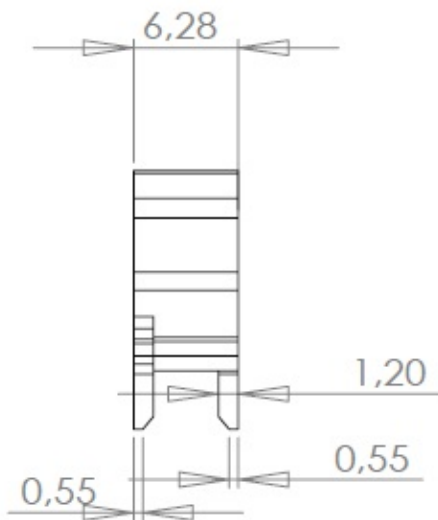

# Clamp 956/02 (diam. 5 x 20)

### Material

956/02 A = Steel • 956/02 L = Brass