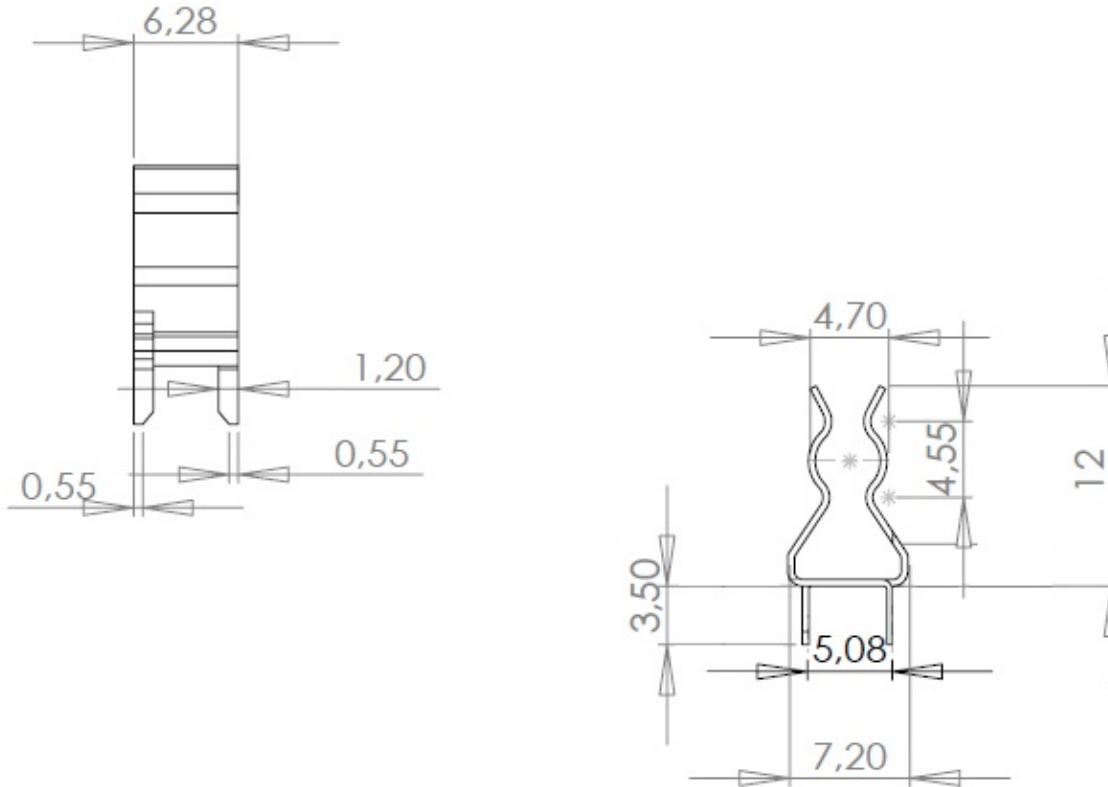

Clamp 956/02 (diam. 5 x 20)

Fuse clamps and fuse holders - Fuse clamps

 Buy this product online

www.mfom.fr

Material

956/02 A = Steel • 956/02 L = Brass