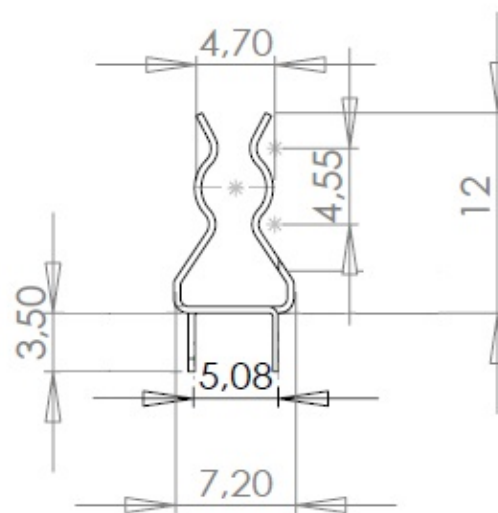

# Clamp 956/02 (diam. 5 x 20)

### Material

956/02 A = Steel • 956/02 L = Brass