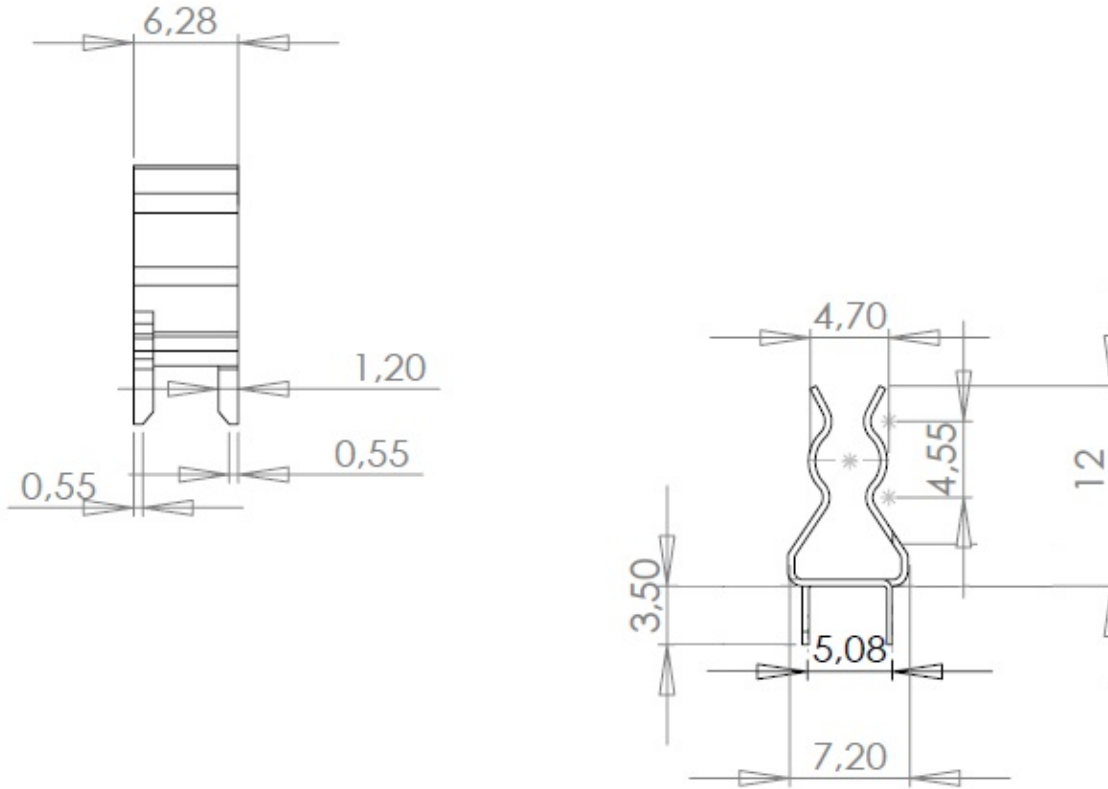

# Clamp 956/02 (diam. 5 x 20)

### Material

956/02 A = Steel • 956/02 L = Brass