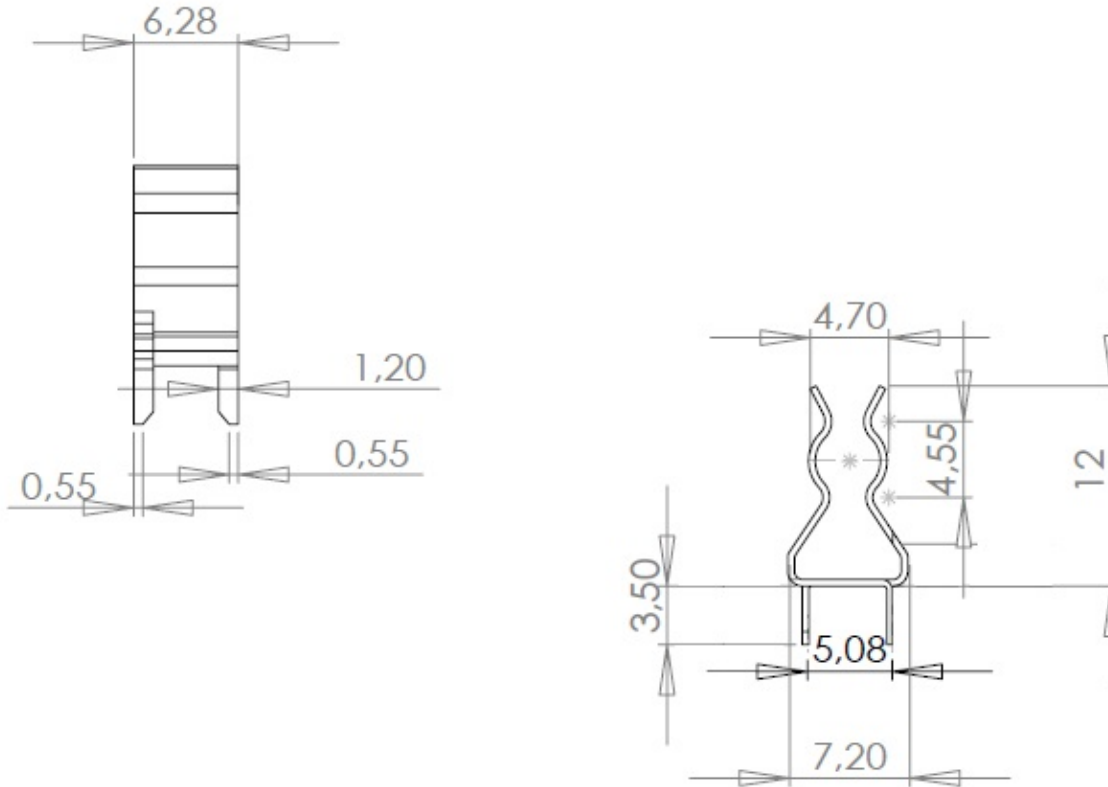

# Clamp 956/02 (diam. 5 x 20)

### Material

956/02 A = Steel • 956/02 L = Brass