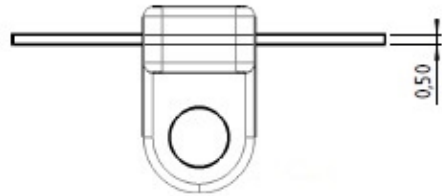

Terminal blocks 22462-2

Turret Terminal Board - Relay strips

 Buy this product online

www.mfom.fr

Material

Block: PBT • Lug: RoHS brass • For other number of contacts, contact us.