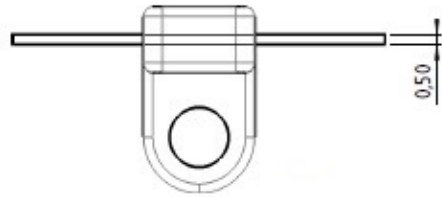

Terminal blocks 22462-2

Turret Terminal Board - Relay strips

 Buy this product online

www.mfom.fr

Material

Block: PBT • Lug: RoHS brass • For other number of contacts, contact us.