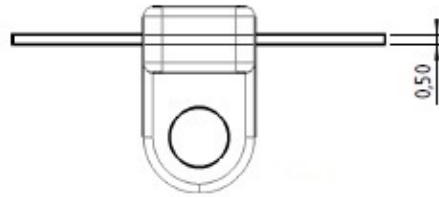

Terminal blocks 22462-2

Turret Terminal Board - Relay strips

 Buy this product online

www.mfom.fr

Material

Block: PBT • Lug: RoHS brass • For other number of contacts, contact us.