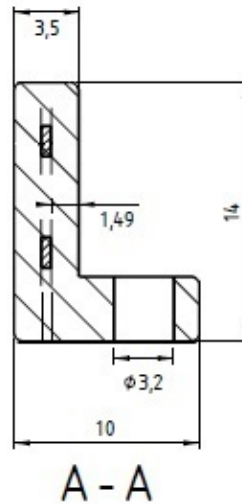

Terminal blocks 22462-2

Turret Terminal Board - Relay strips

 Buy this product online

www.mfom.fr

Material

Block: PBT • Lug: RoHS brass • For other number of contacts, contact us.