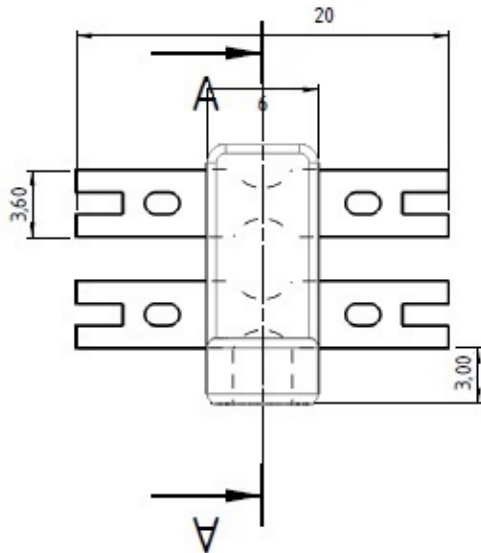

Terminal blocks 22462-2

Turret Terminal Board - Relay strips

 Buy this product online

www.mfom.fr

Material

Block: PBT • Lug: RoHS brass • For other number of contacts, contact us.