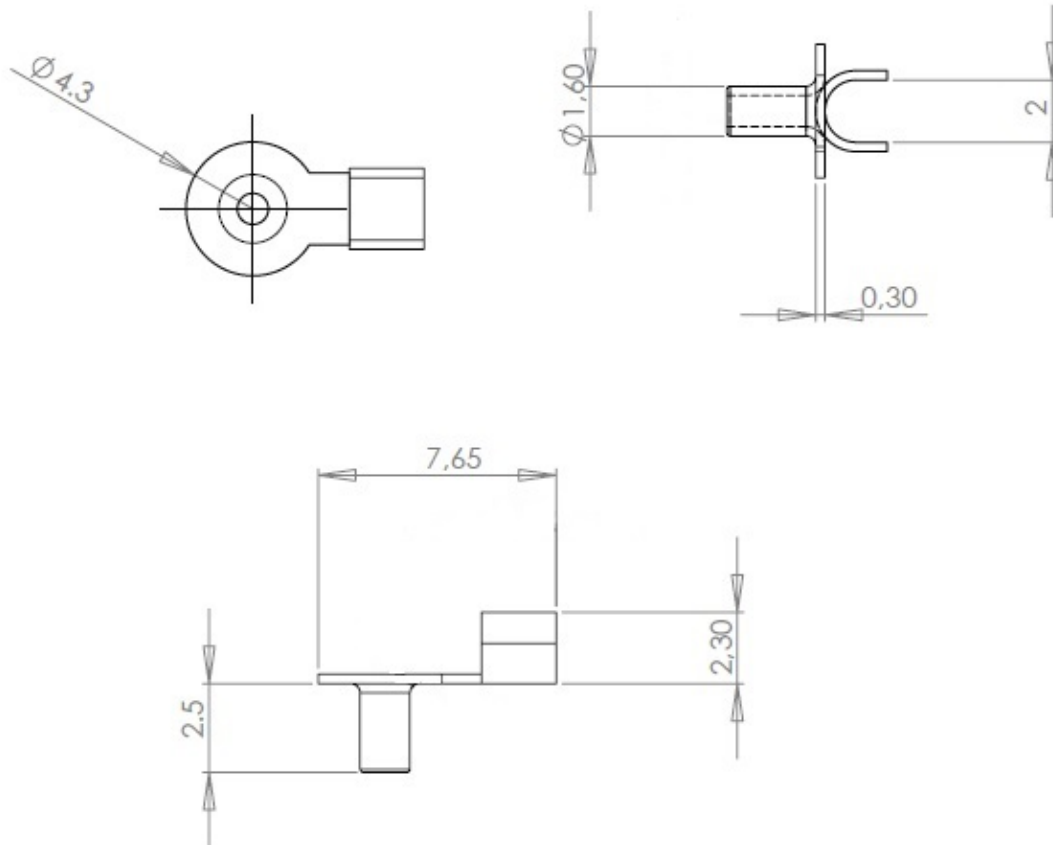

Cable lugs

MFOM Terminals - Cable lugs

 Buy this product online

www.mfom.fr

Electrical characteristics

Terminal lug 19

Material

RoHS tinned brass