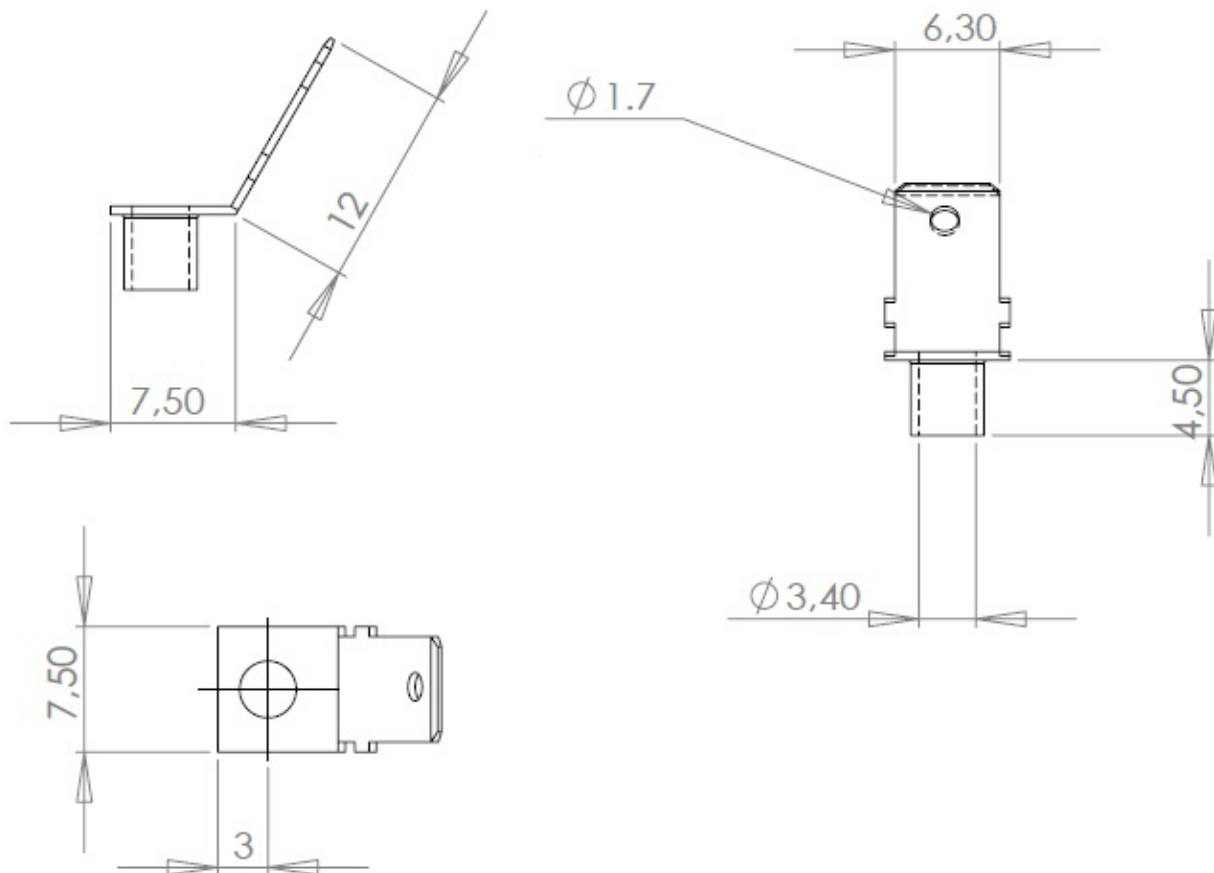

Tab terminals

MFOM Terminals - Tab terminals

 Buy this product online

www.mfom.fr

Electrical characteristics

Terminal lug GS175

Material

RoHS tinned brass