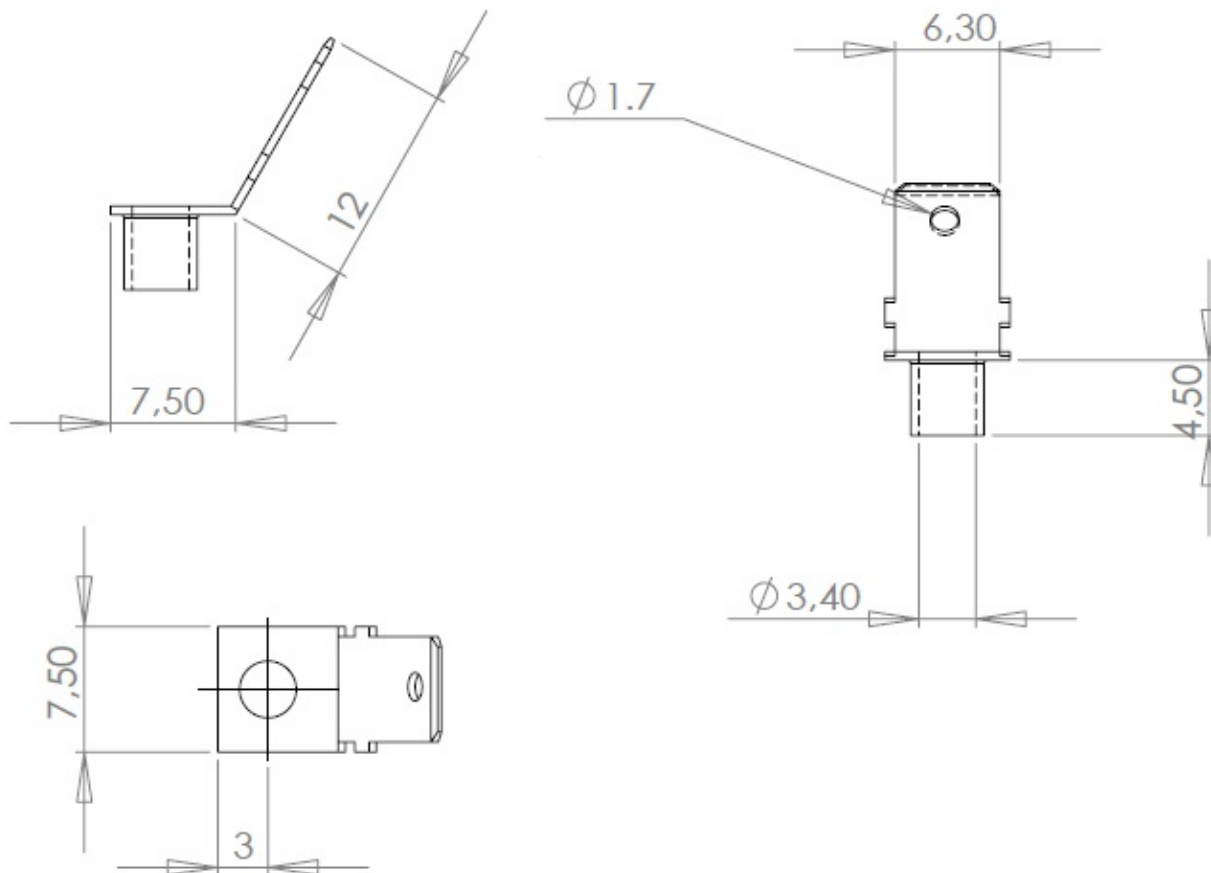

Tab terminals

MFOM Terminals - Tab terminals

 Buy this product online

www.mfom.fr

Electrical characteristics

Terminal lug GS175

Material

RoHS tinned brass