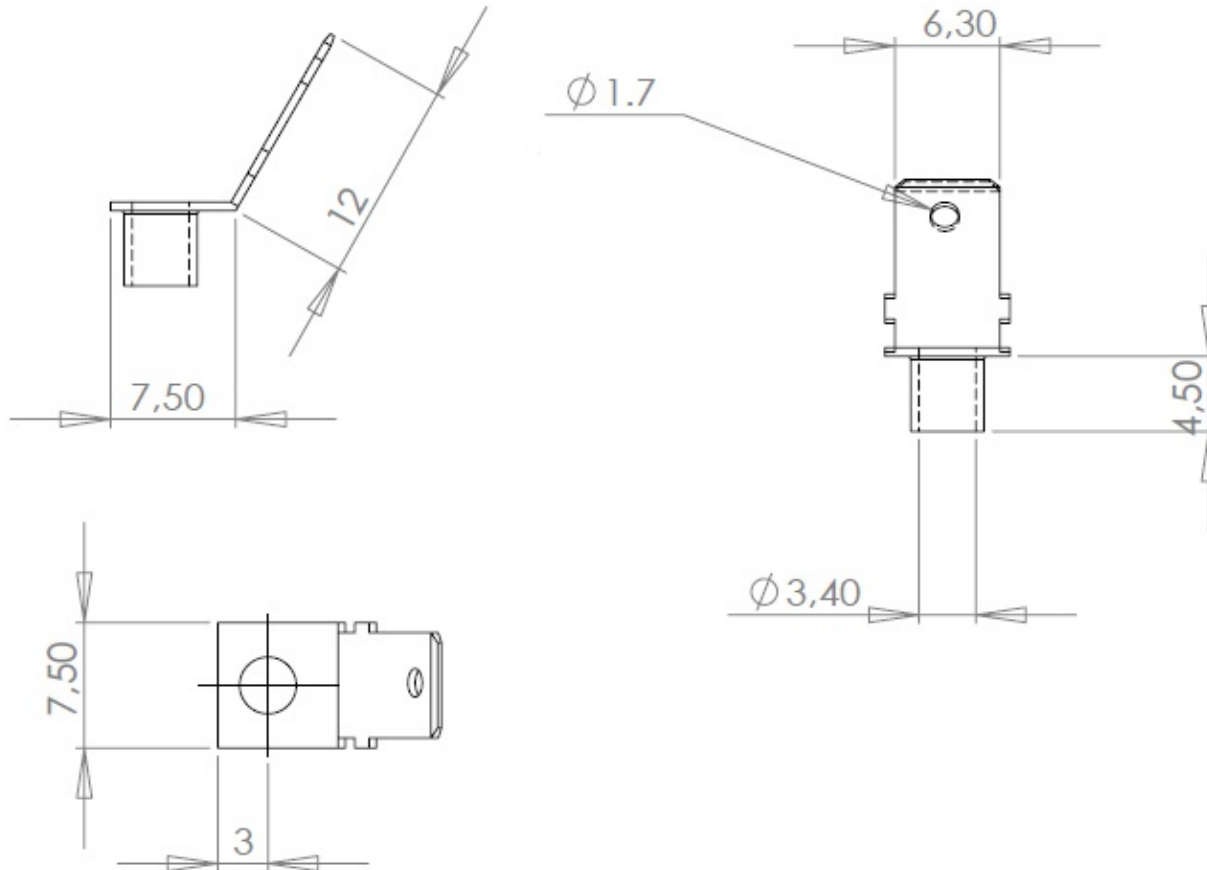

### Electrical characteristics

Terminal lug GS175