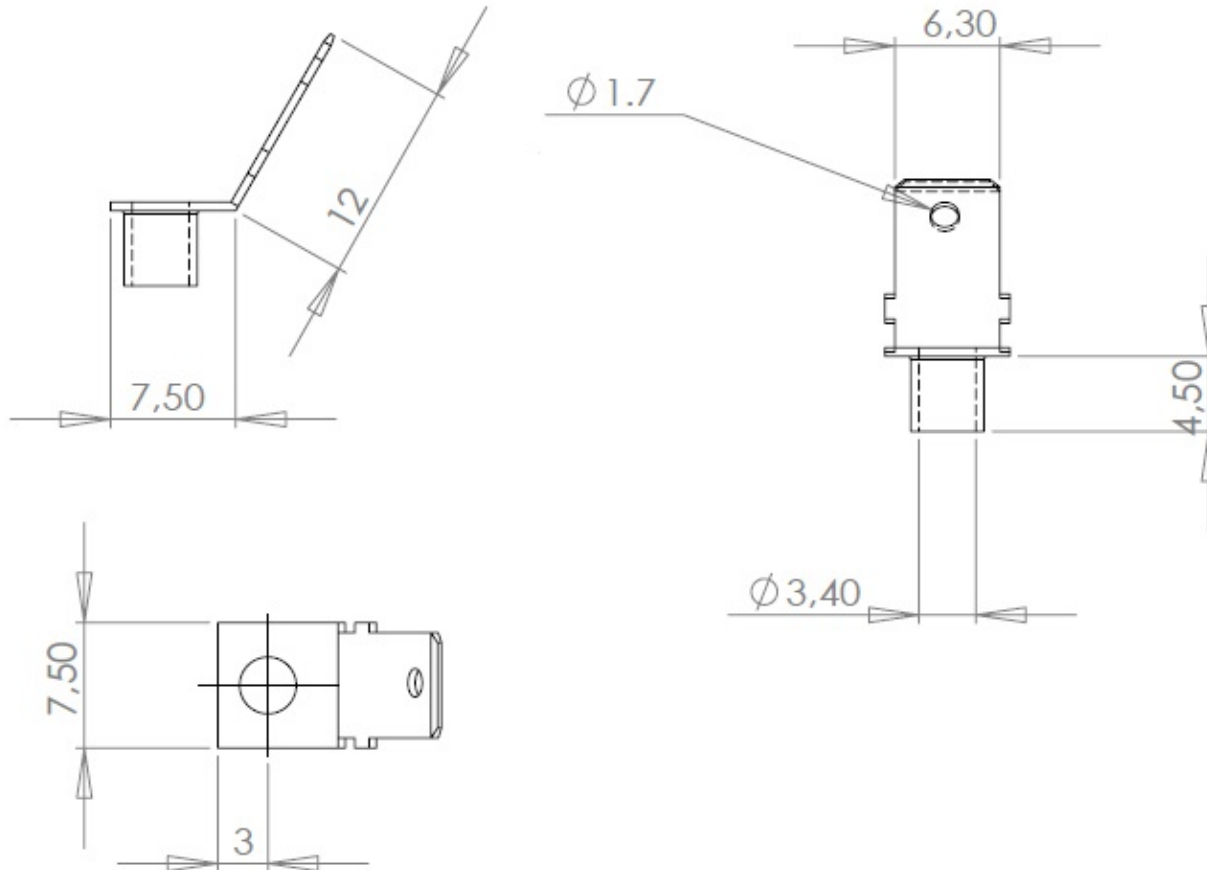

Tab terminals

MFOM Terminals - Tab terminals

 Buy this product online

www.mfom.fr

Electrical characteristics

Terminal lug GS175

Material

RoHS tinned brass