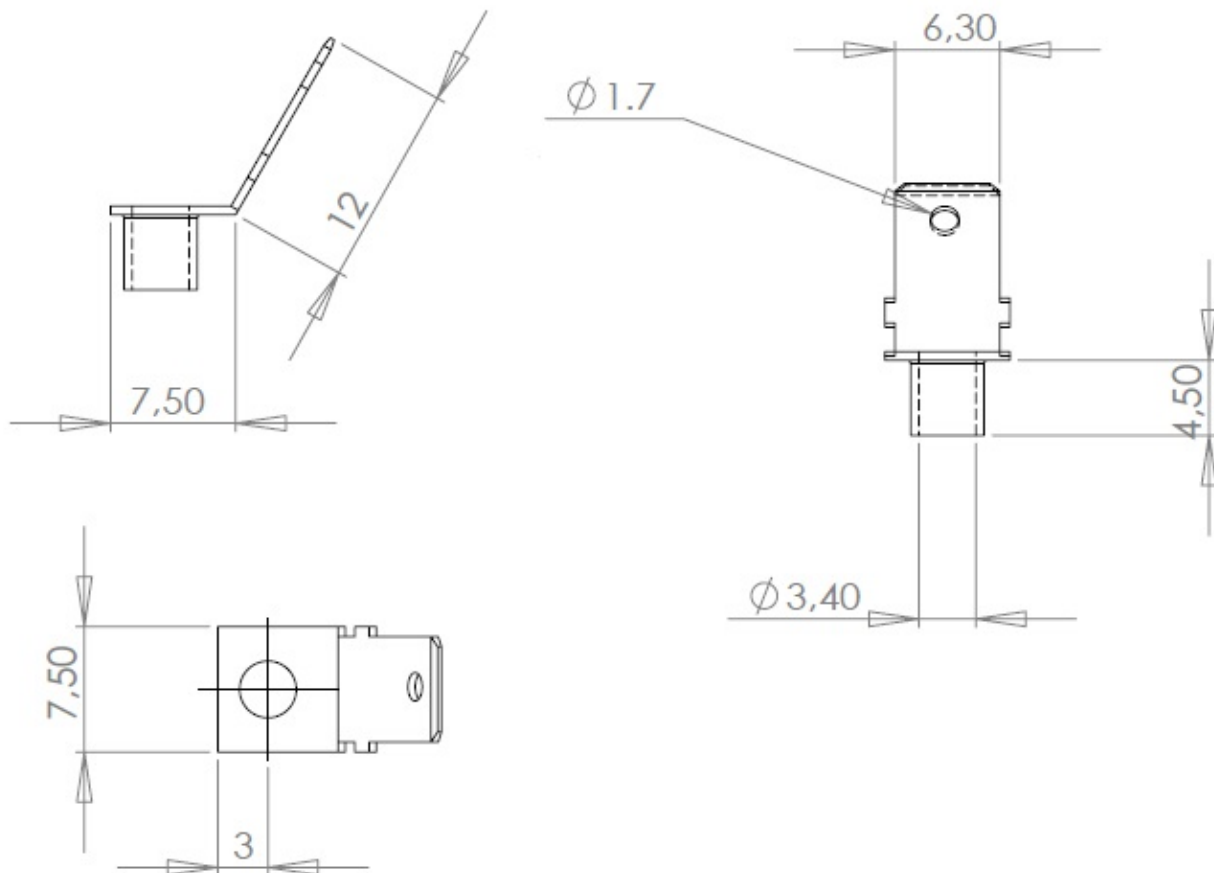

### Electrical characteristics

Terminal lug GS175