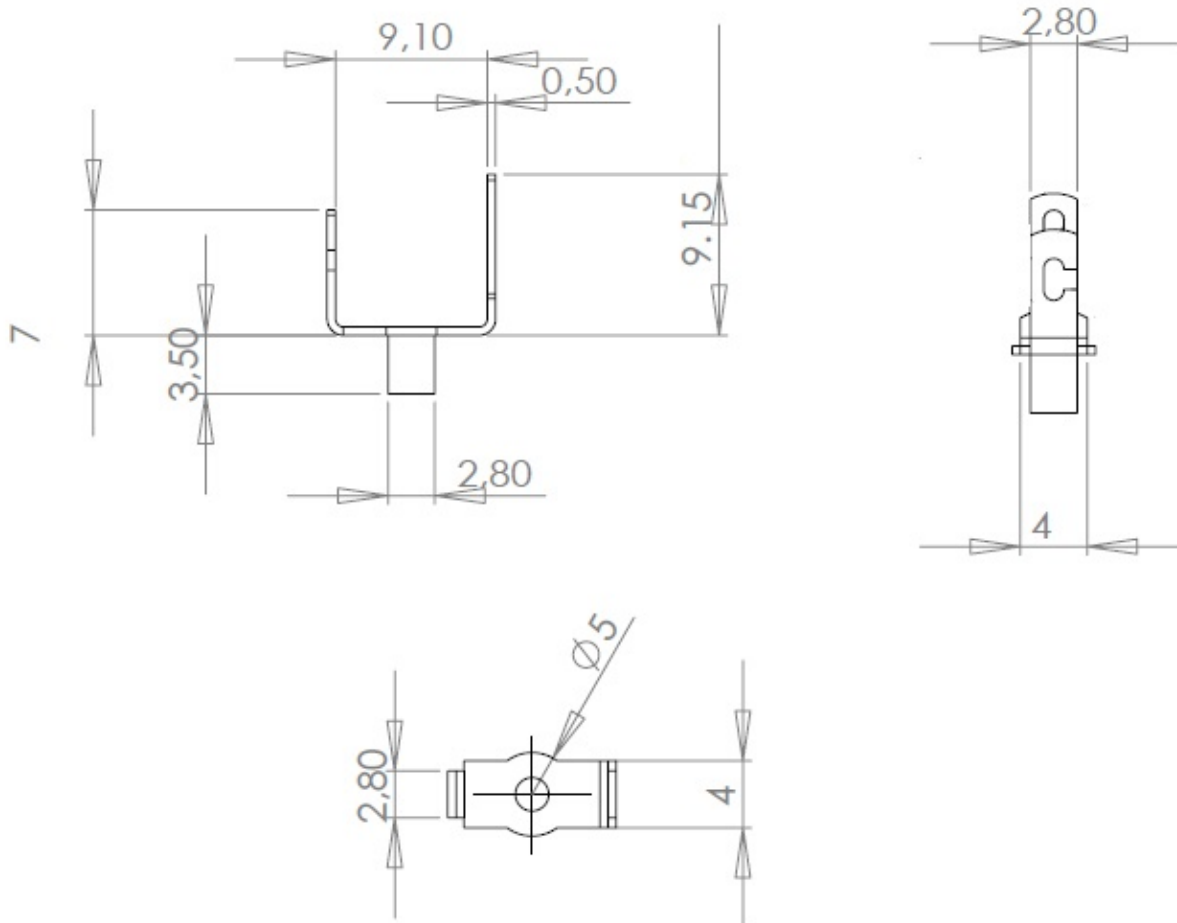

Tab terminals

MFOM Terminals - Tab terminals

 Buy this product online

www.mfom.fr

Electrical characteristics

Terminal lug Y121

Material

RoHS tinned brass