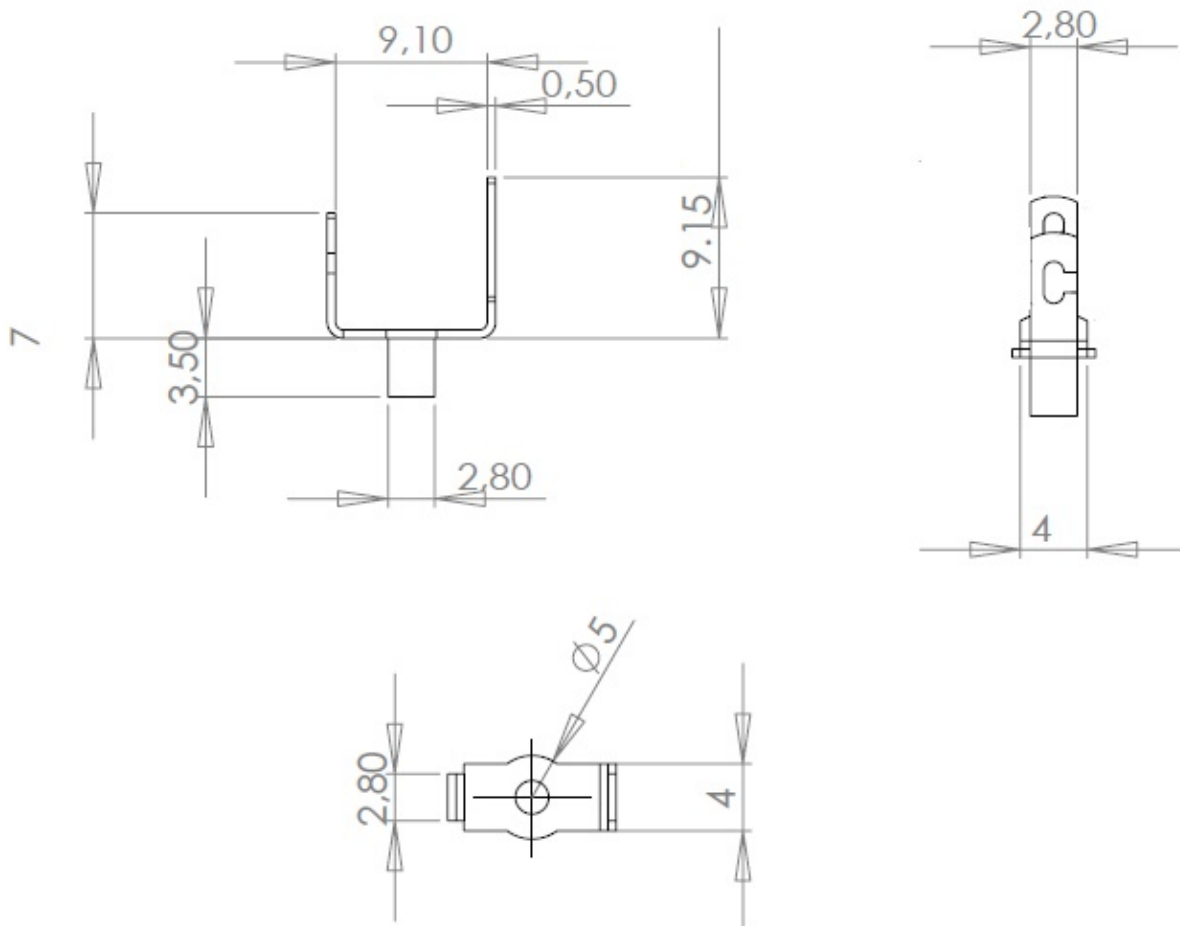

Tab terminals

MFOM Terminals - Tab terminals

Buy this product online

www.mfom.fr

Electrical characteristics

Terminal lug Y121

Material

RoHS tinned brass

Other characteristics

Other materials and other treatments on request