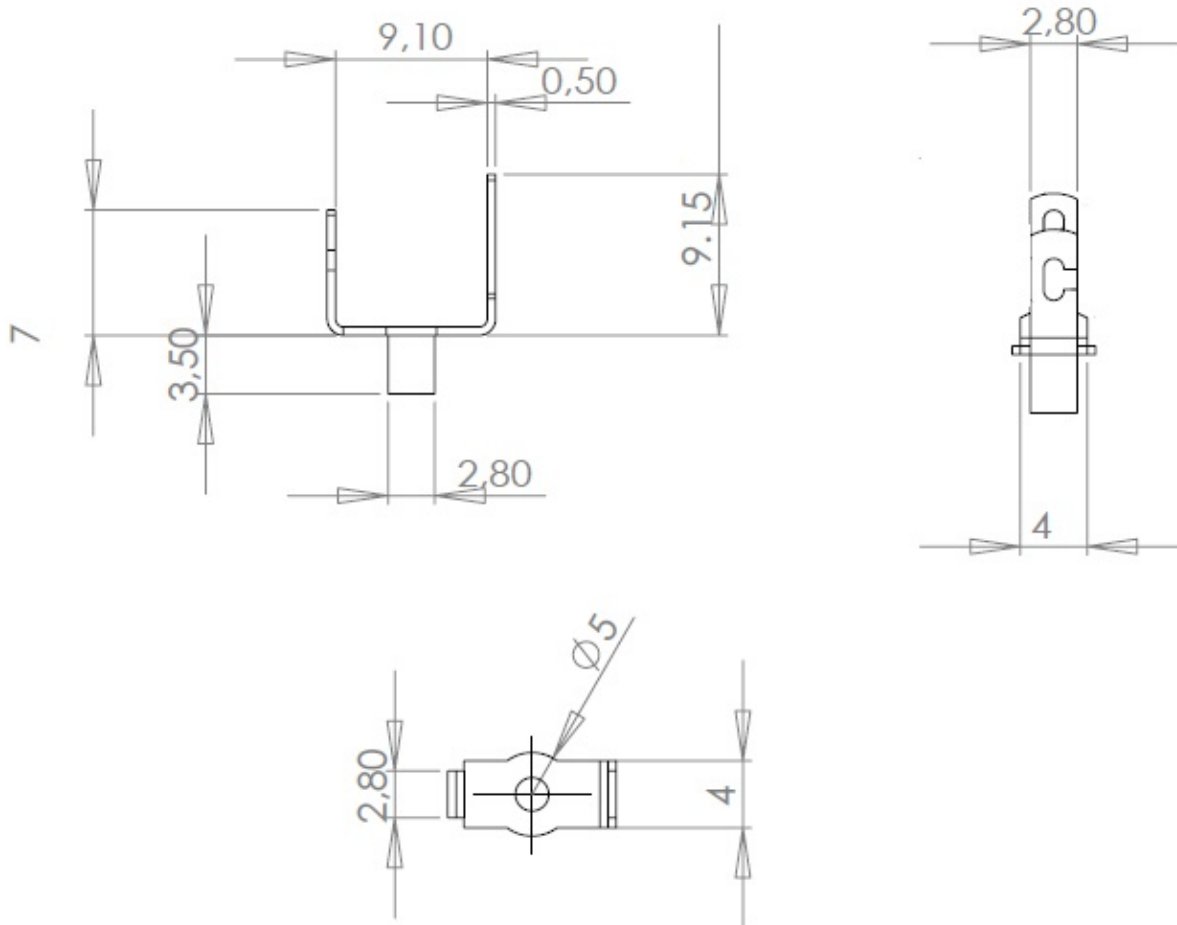

Tab terminals

MFOM Terminals - Tab terminals

 Buy this product online

www.mfom.fr

Electrical characteristics

Terminal lug Y121

Material

RoHS tinned brass