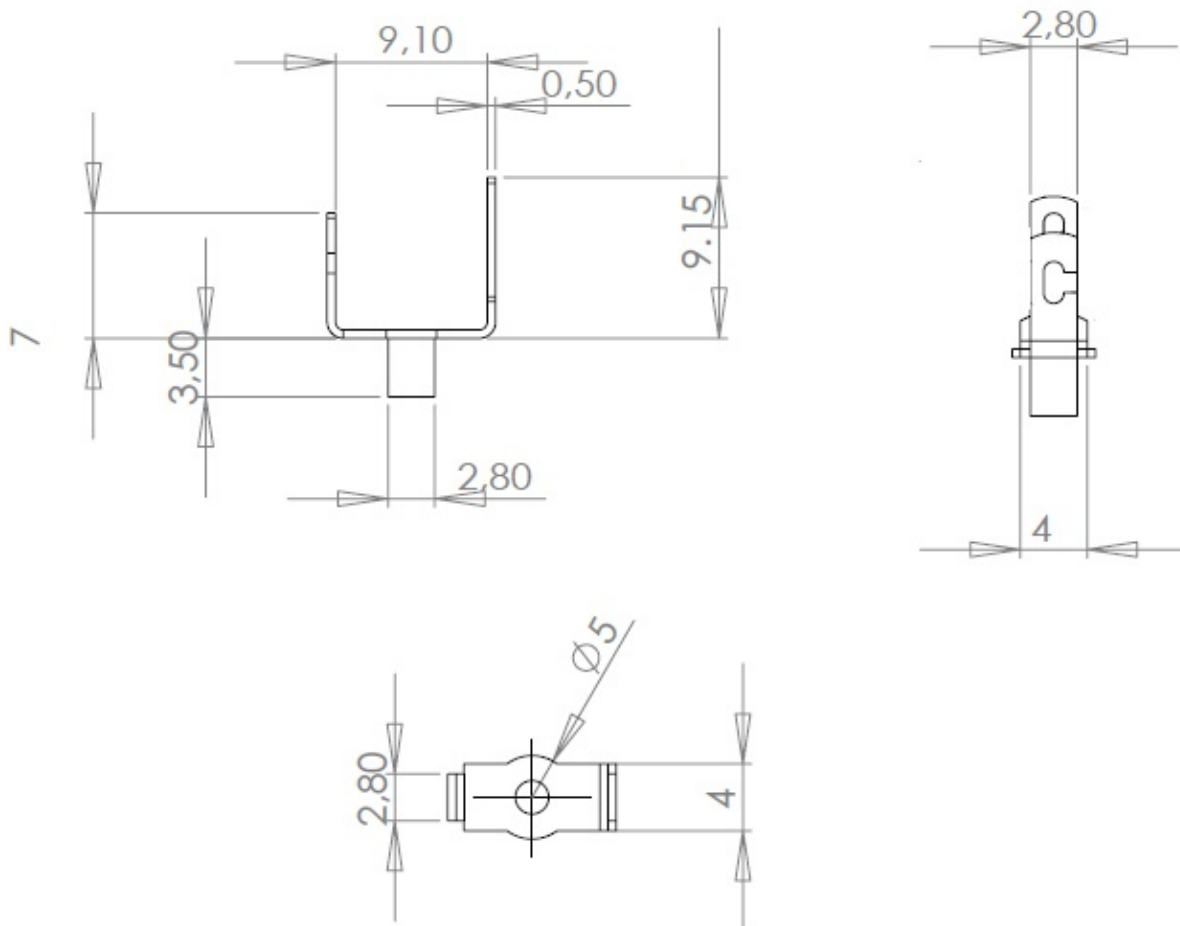

Tab terminals

MFOM Terminals - Tab terminals

 Buy this product online

www.mfom.fr

Electrical characteristics

Terminal lug Y121

Material

RoHS tinned brass