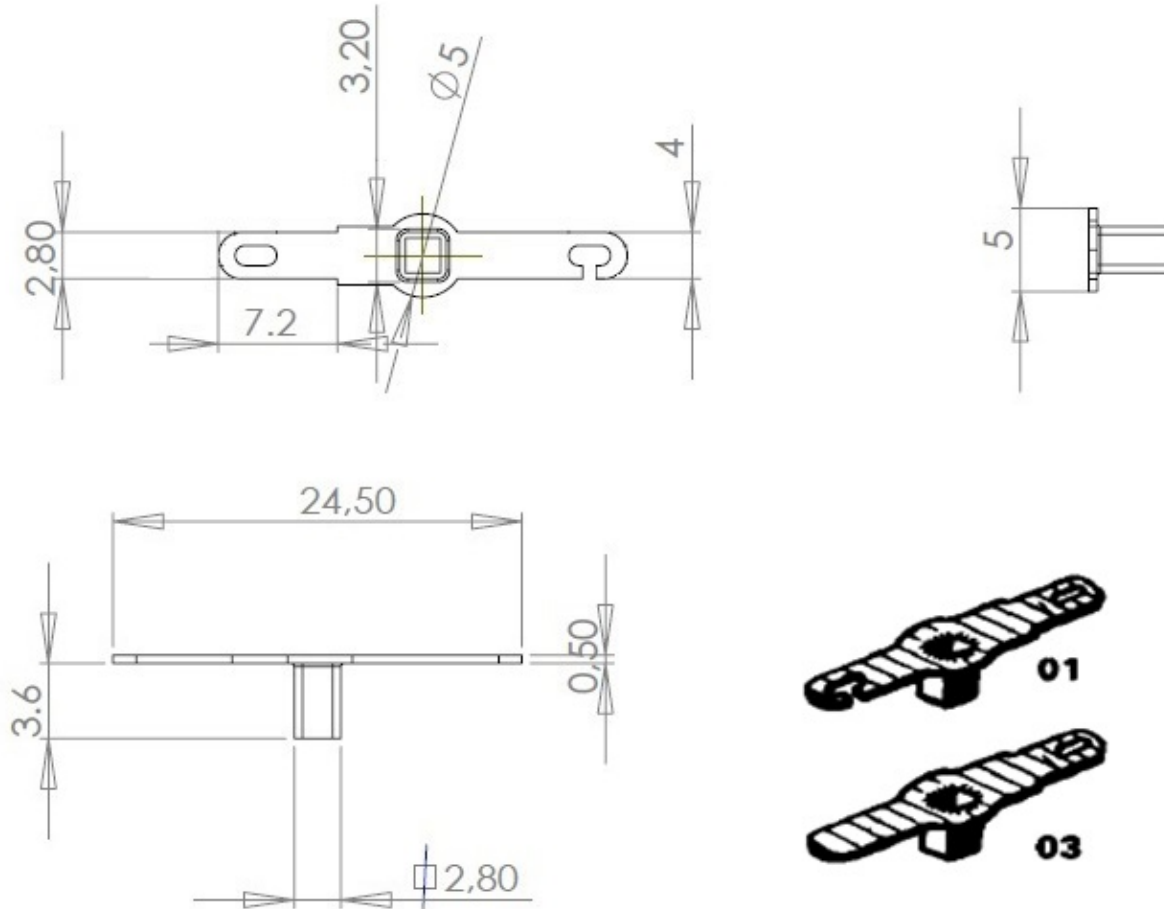

Tab terminals

MFOM Terminals - Tab terminals

 Buy this product online

www.mfom.fr

Electrical characteristics

Terminal lugs Y126/01, Y126/03

Material

RoHS tinned brass