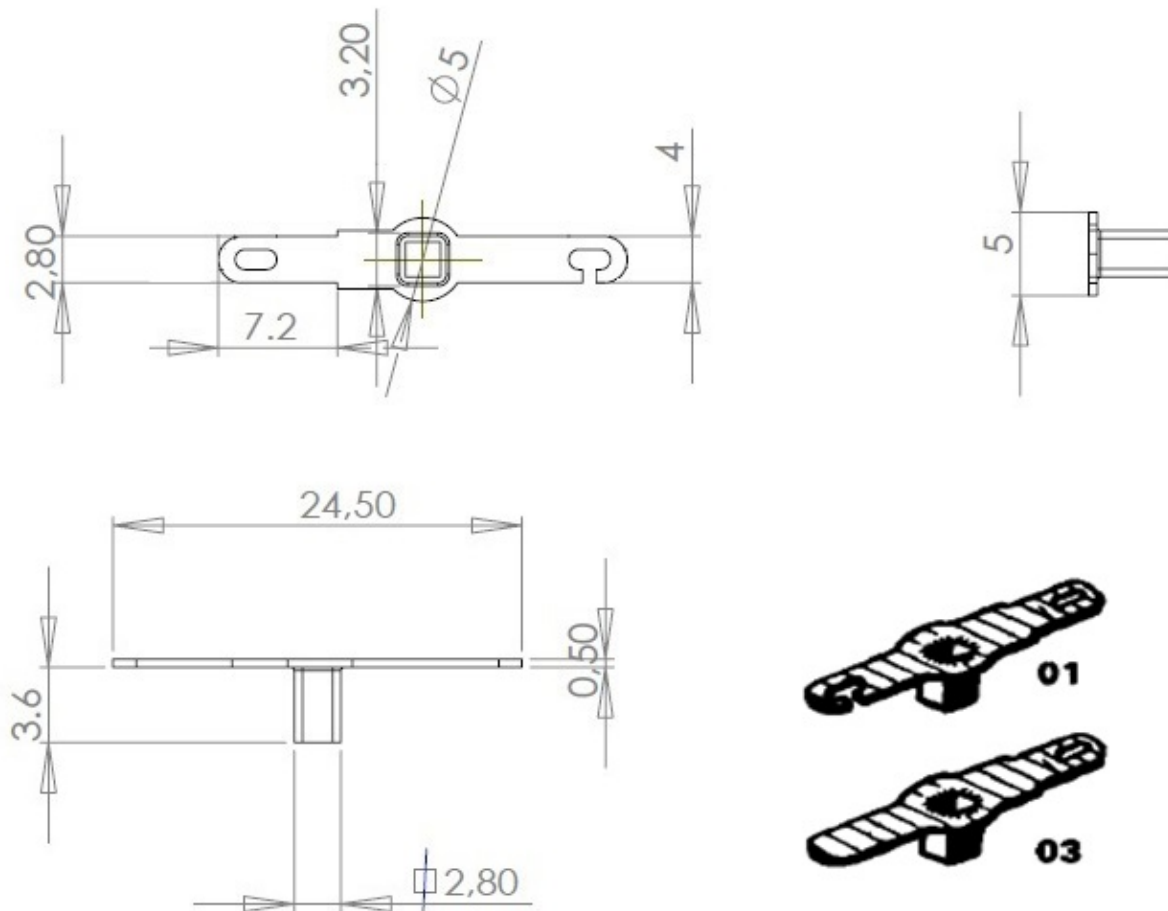

Tab terminals

MFOM Terminals - Tab terminals

 Buy this product online

www.mfom.fr

Electrical characteristics

Terminal lugs Y126/01, Y126/03

Material

RoHS tinned brass