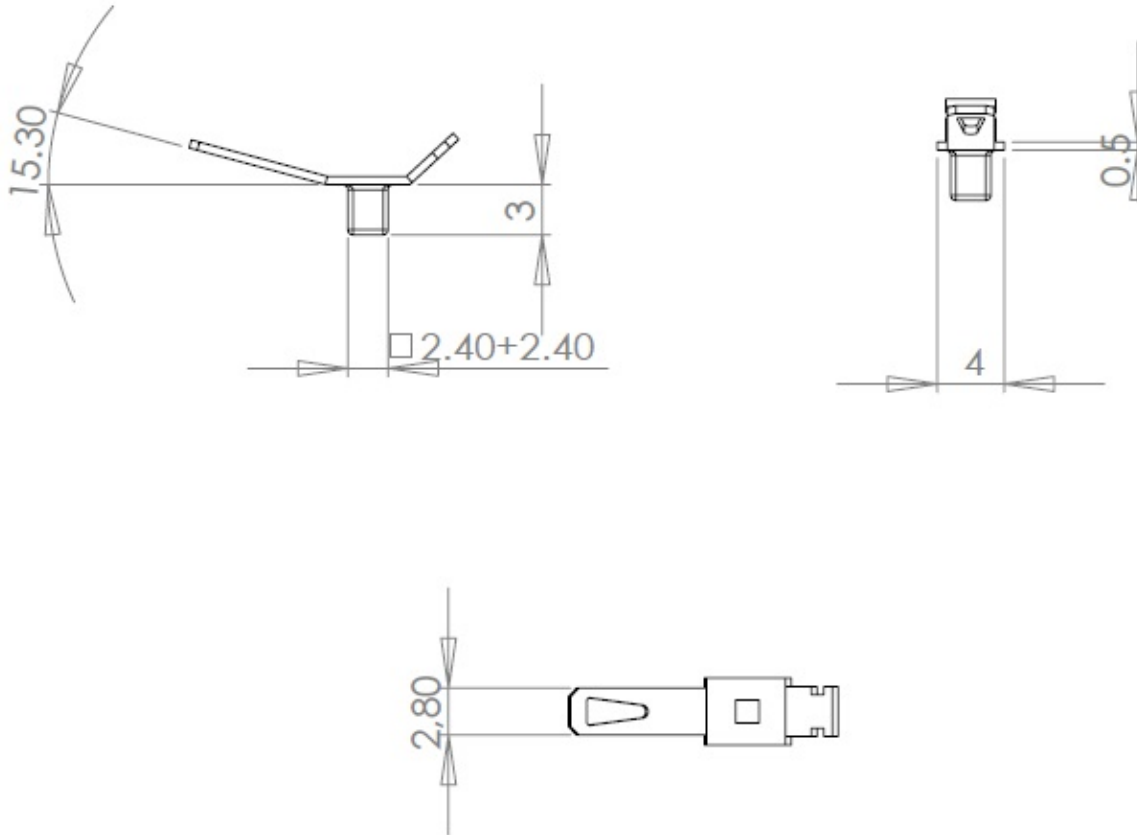

Tab terminals

MFOM Terminals - Tab terminals

 Buy this product online

www.mfom.fr

Electrical characteristics

Terminal lug Y128

Material

RoHS tinned brass