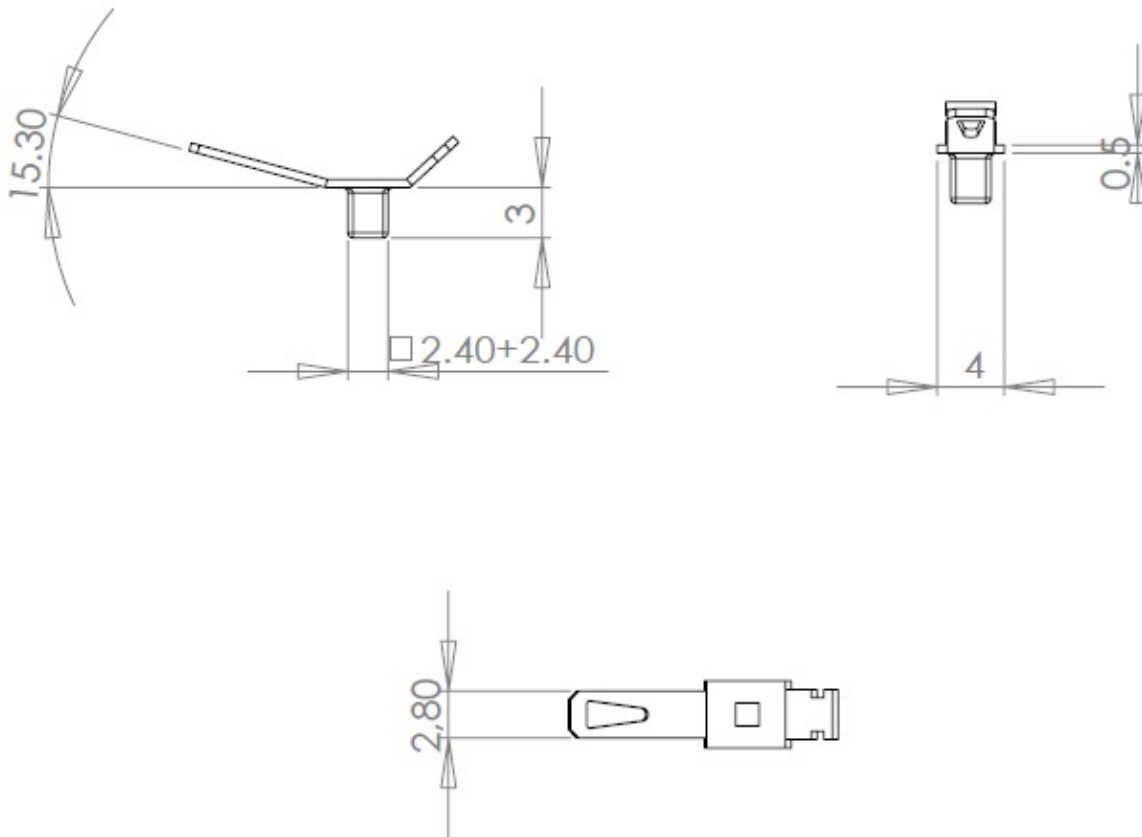

Tab terminals

MFOM Terminals - Tab terminals

 Buy this product online

www.mfom.fr

Electrical characteristics

Terminal lug Y128

Material

RoHS tinned brass