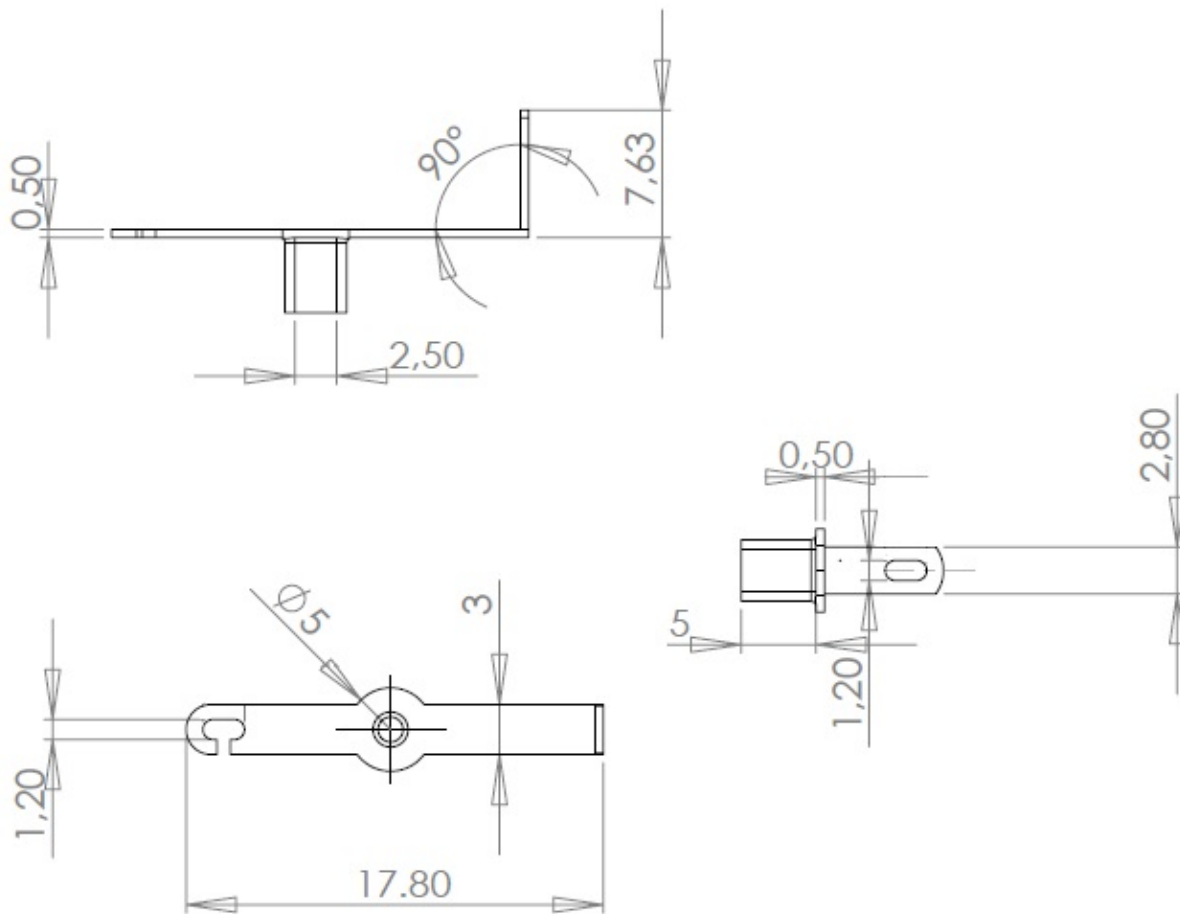

Tab terminals

MFOM Terminals - Tab terminals

 Buy this product online

www.mfom.fr

Electrical characteristics

Terminal lugs Y125B/01

Material

RoHS tinned brass