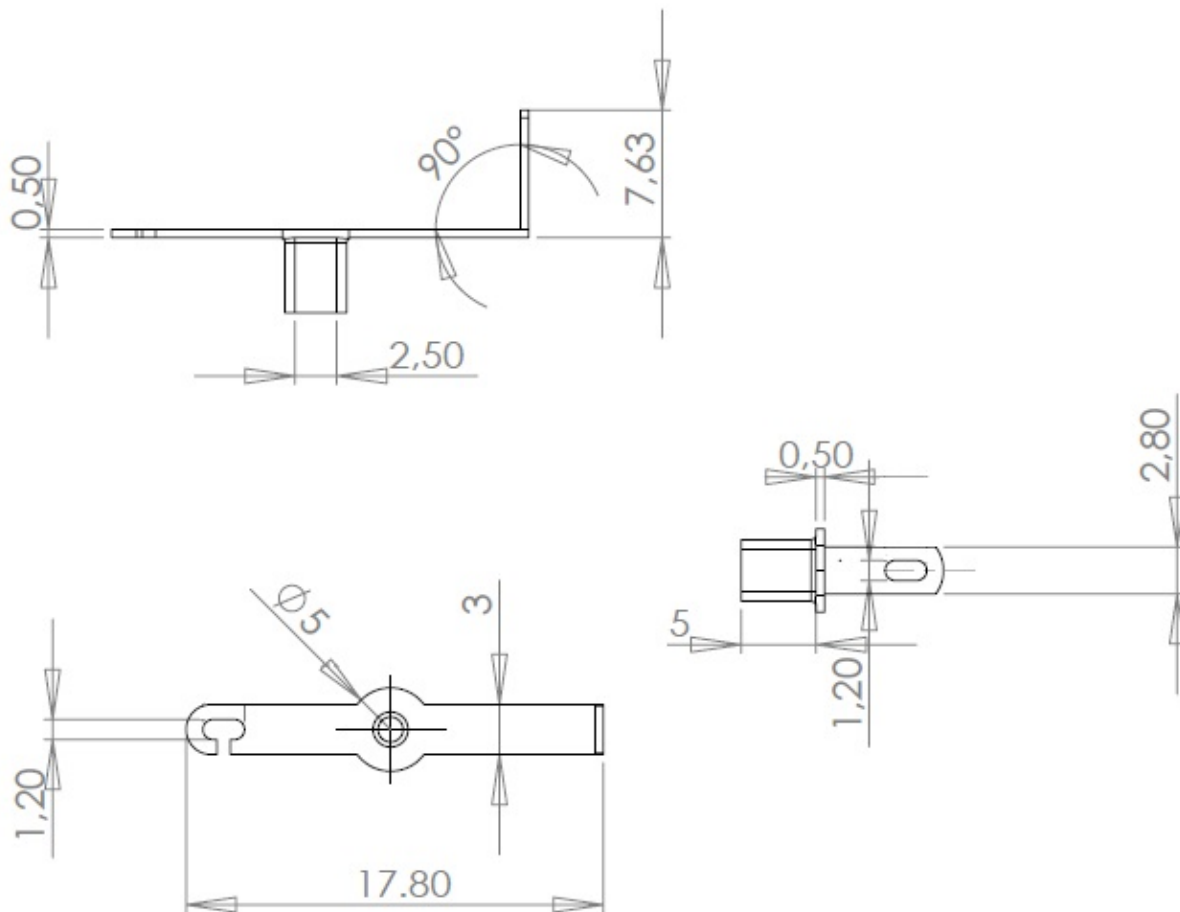

### Electrical characteristics

Terminal lugs Y125B/01