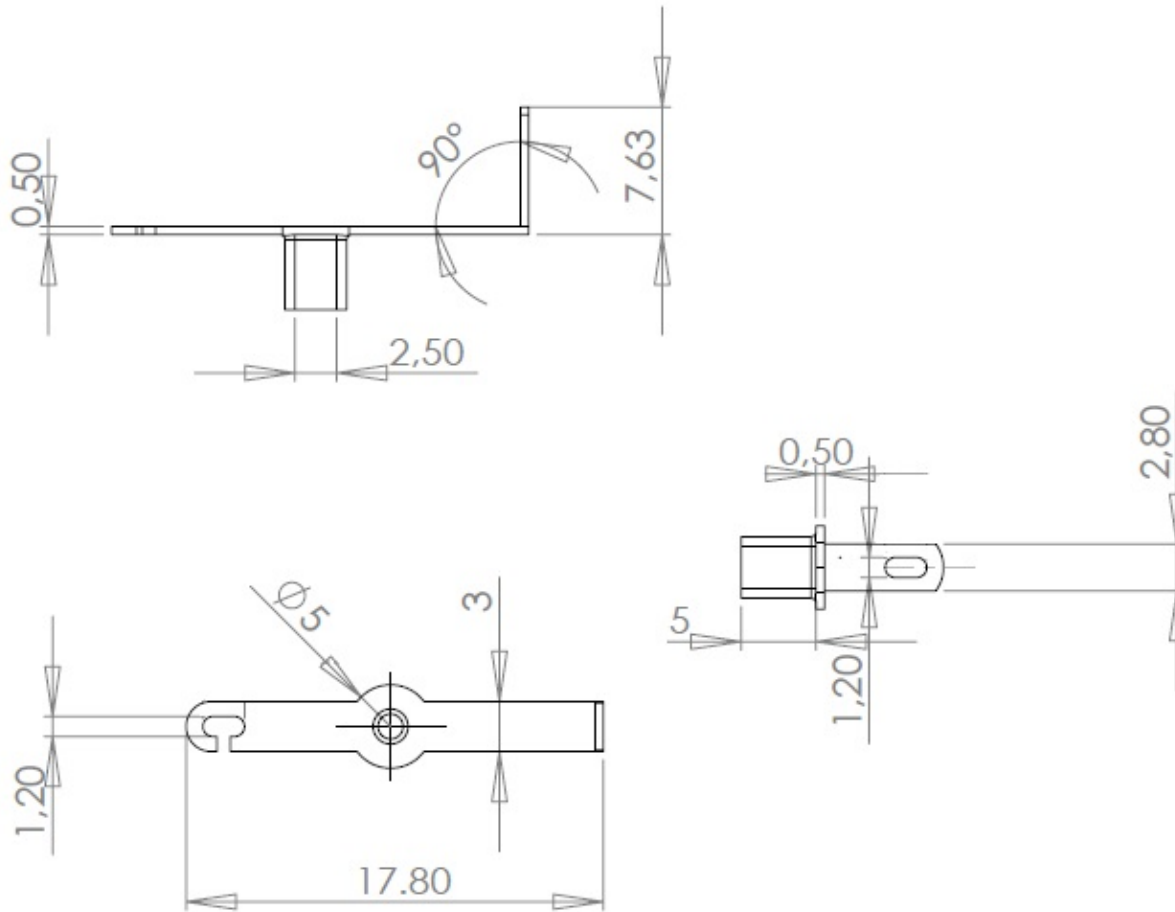

Tab terminals

MFOM Terminals - Tab terminals

 Buy this product online

www.mfom.fr

Electrical characteristics

Terminal lugs Y125B/01

Material

RoHS tinned brass