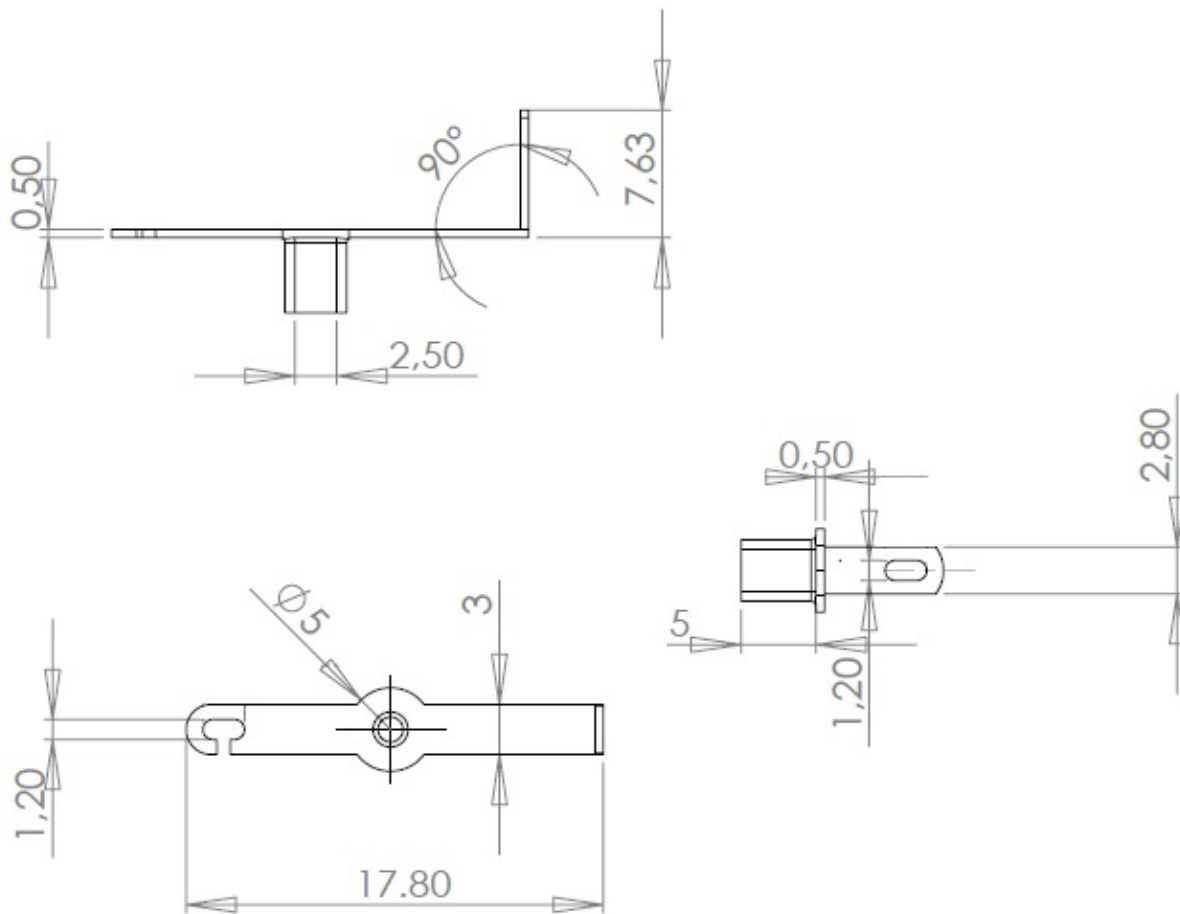

### Electrical characteristics

Terminal lugs Y125B/01