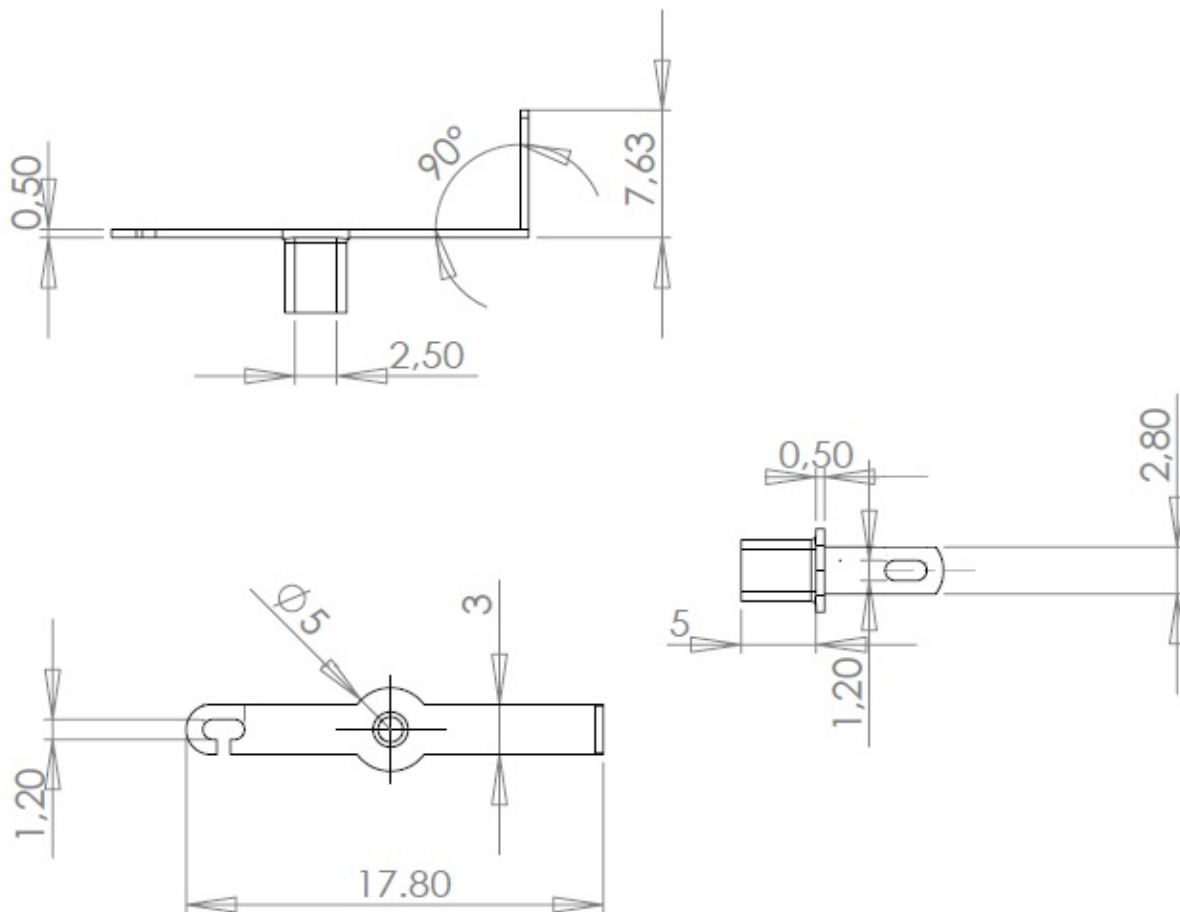

Tab terminals

MFOM Terminals - Tab terminals

 Buy this product online

www.mfom.fr

Electrical characteristics

Terminal lugs Y125B/01

Material

RoHS tinned brass