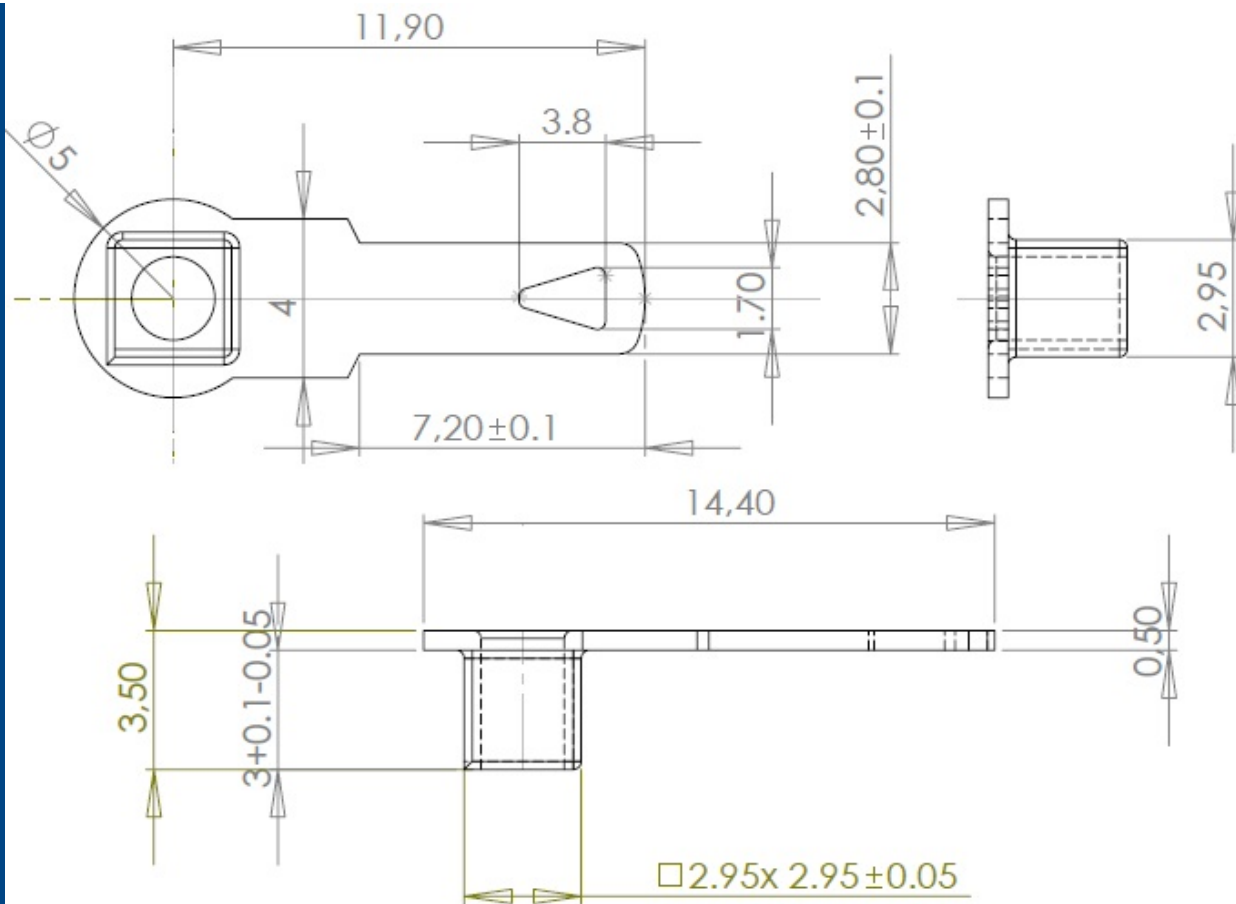

### Electrical characteristics

Terminal lugs Y135