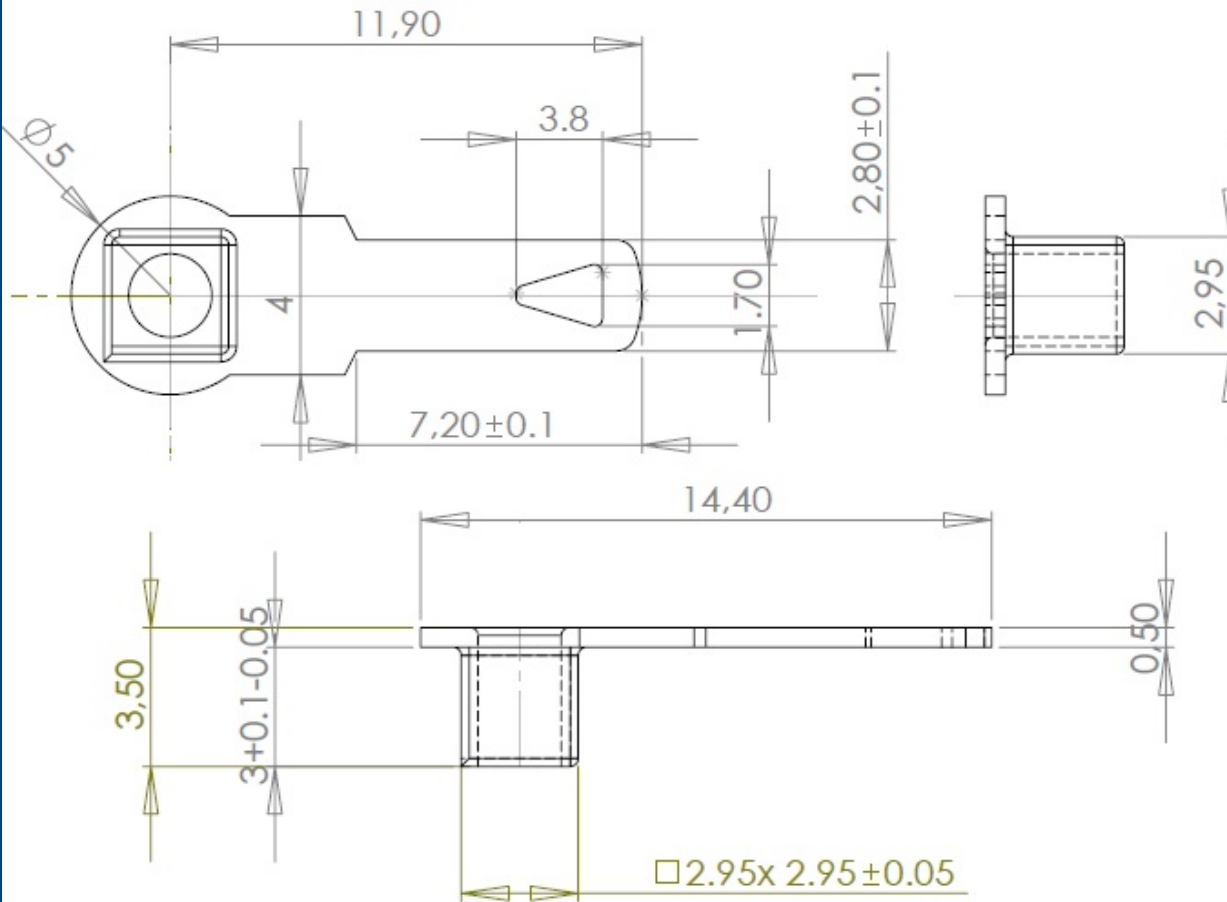

Tab terminals

MFOM Terminals - Tab terminals

 Buy this product online

www.mfom.fr

Electrical characteristics

Terminal lugs Y135

Material

RoHS tinned brass