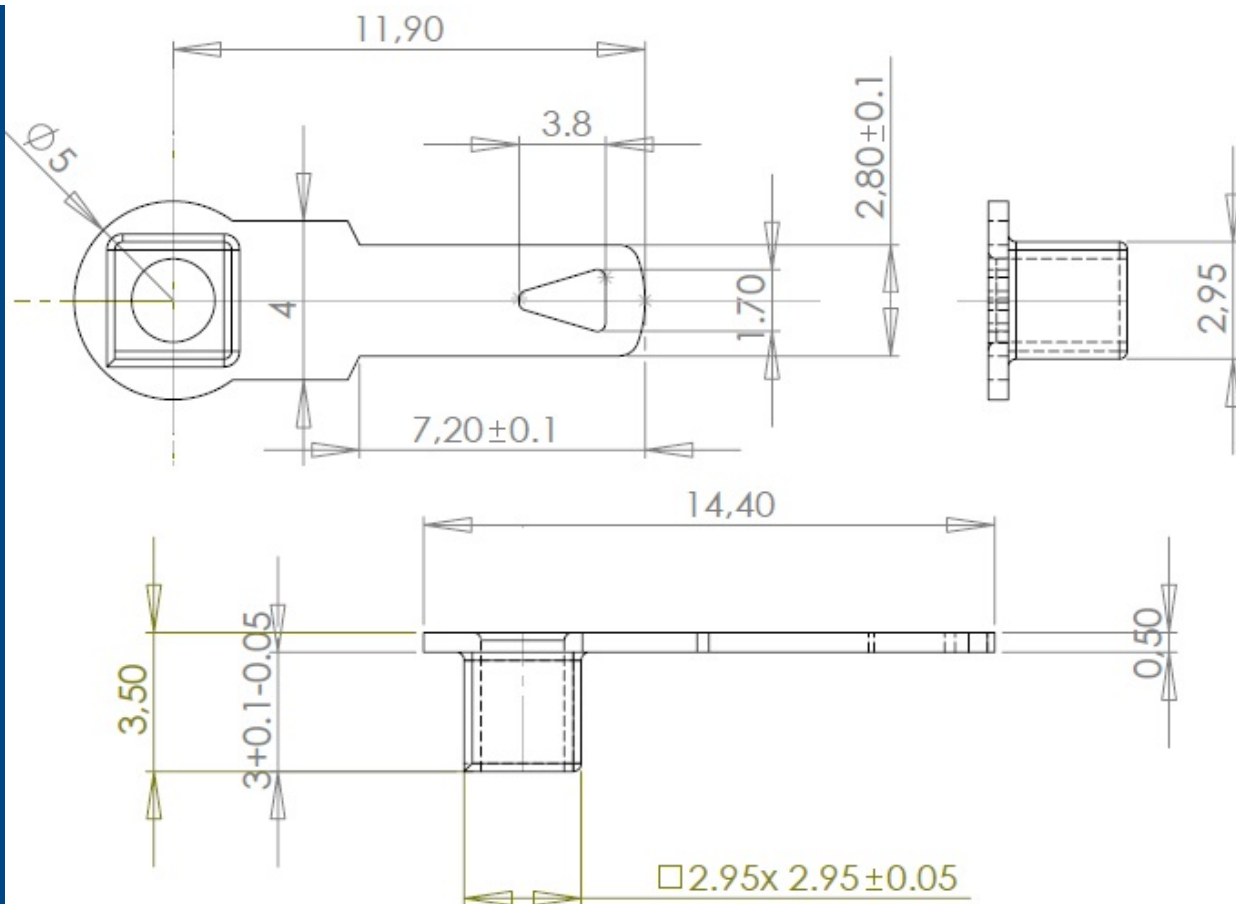

Tab terminals

MFOM Terminals - Tab terminals

 Buy this product online

www.mfom.fr

Electrical characteristics

Terminal lugs Y135

Material

RoHS tinned brass