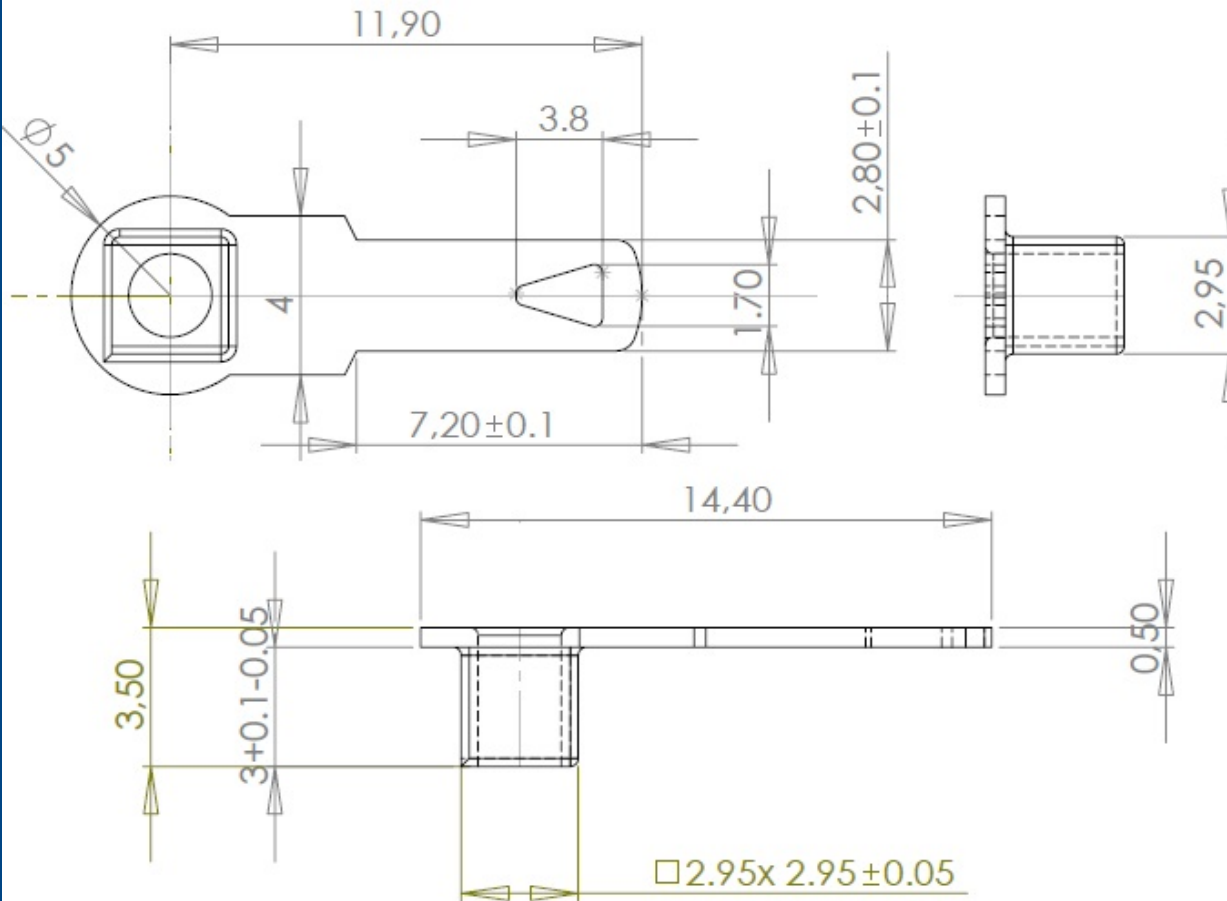

Tab terminals

MFOM Terminals - Tab terminals

 Buy this product online

www.mfom.fr

Electrical characteristics

Terminal lugs Y135

Material

RoHS tinned brass