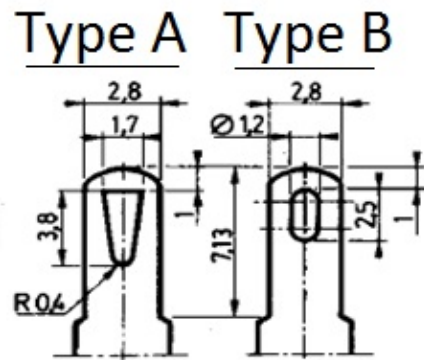

Tab terminals

MFOM Terminals - Tab terminals

 Buy this product online

www.mfom.fr

Electrical characteristics

Terminal lugs Y171A, Y171B

Material

RoHS tinned brass