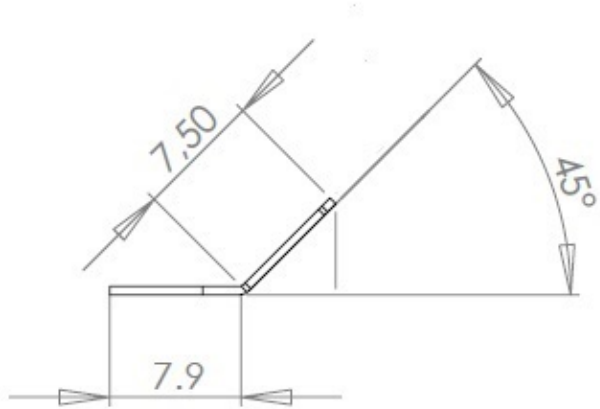

Tab terminals

MFOM Terminals - Tab terminals

 Buy this product online

www.mfom.fr

Electrical characteristics

Terminal lugs Y171A, Y171B

Material

RoHS tinned brass