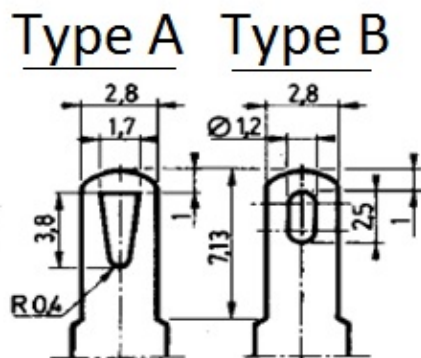

Tab terminals

MFOM Terminals - Tab terminals

 Buy this product online

www.mfom.fr

Electrical characteristics

Terminal lugs Y171A, Y171B

Material

RoHS tinned brass