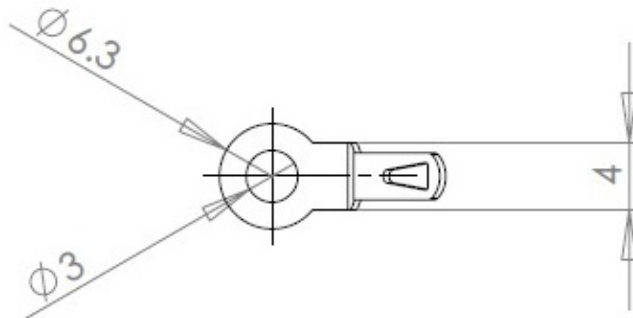

Tab terminals

MFOM Terminals - Tab terminals

 Buy this product online

www.mfom.fr

Electrical characteristics

Terminal lugs Y171A, Y171B

Material

RoHS tinned brass