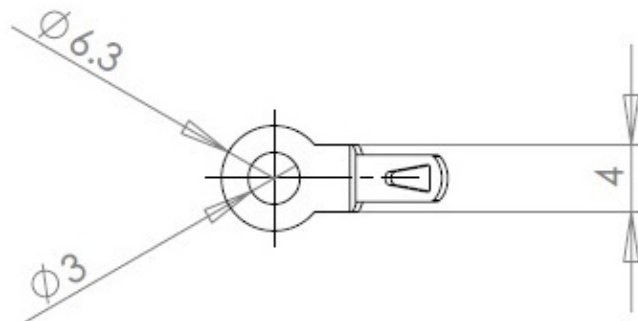

Tab terminals

MFOM Terminals - Tab terminals

 Buy this product online

www.mfom.fr

Electrical characteristics

Terminal lugs Y171A, Y171B

Material

RoHS tinned brass