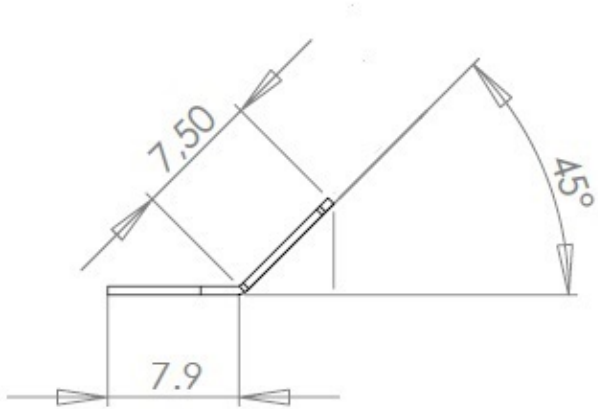

Tab terminals

MFOM Terminals - Tab terminals

 Buy this product online

www.mfom.fr

Electrical characteristics

Terminal lugs Y171A, Y171B

Material

RoHS tinned brass