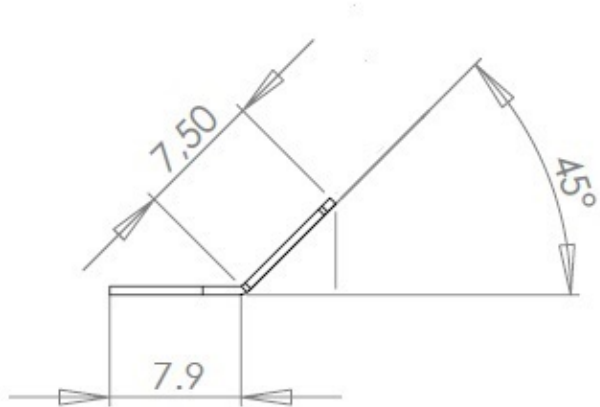

Tab terminals

MFOM Terminals - Tab terminals

 Buy this product online

www.mfom.fr

Electrical characteristics

Terminal lugs Y171A, Y171B

Material

RoHS tinned brass