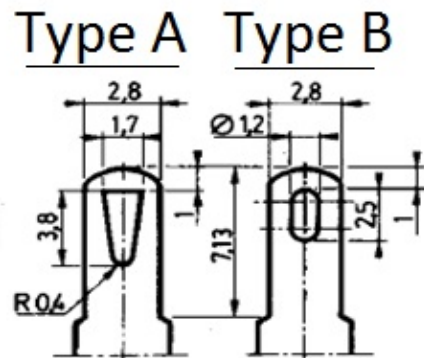

Tab terminals

MFOM Terminals - Tab terminals

 Buy this product online

www.mfom.fr

Electrical characteristics

Terminal lugs Y171A, Y171B

Material

RoHS tinned brass