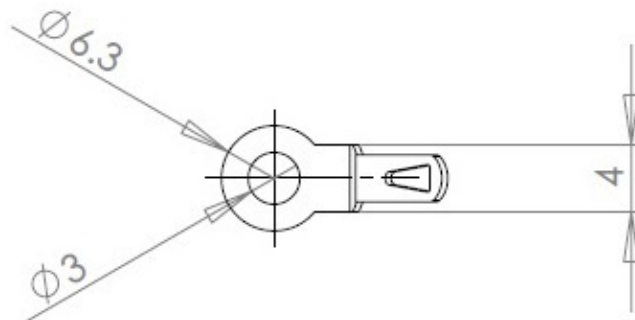

Tab terminals

MFOM Terminals - Tab terminals

 Buy this product online

www.mfom.fr

Electrical characteristics

Terminal lugs Y171A, Y171B

Material

RoHS tinned brass