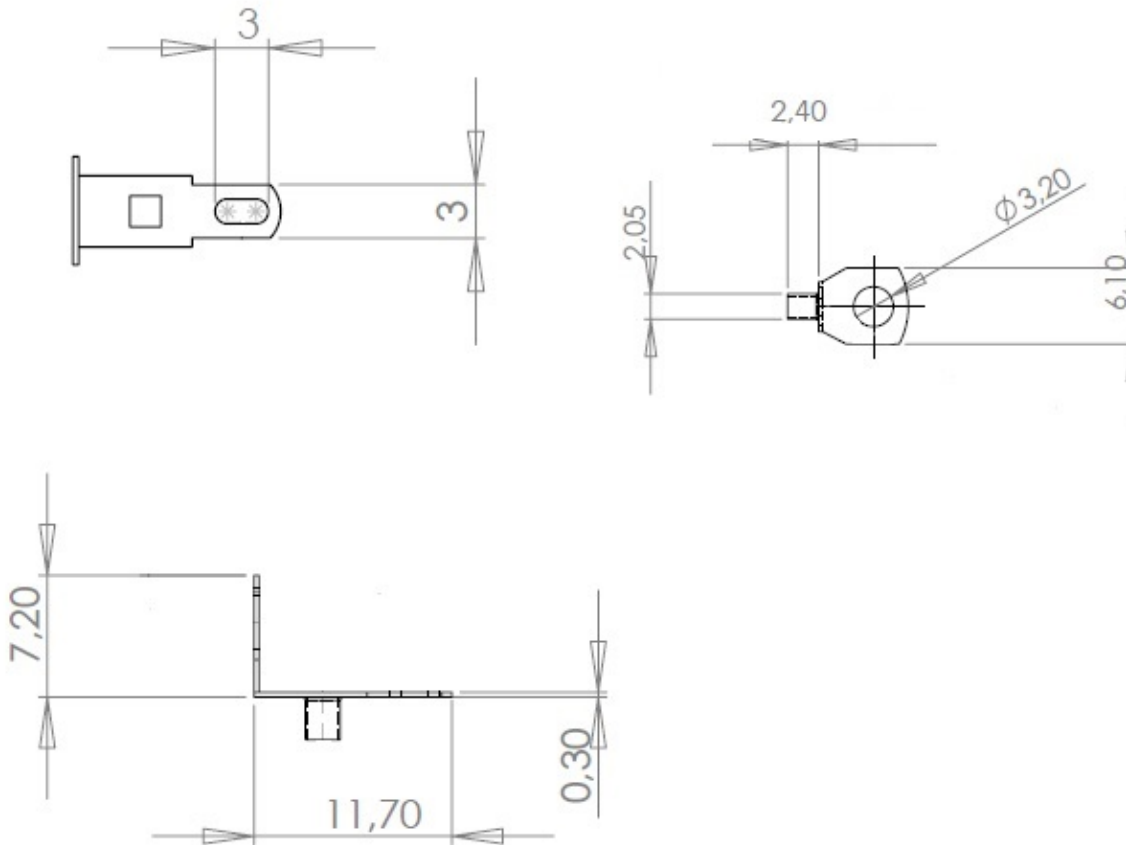

### Electrical characteristics

Terminal lug 869