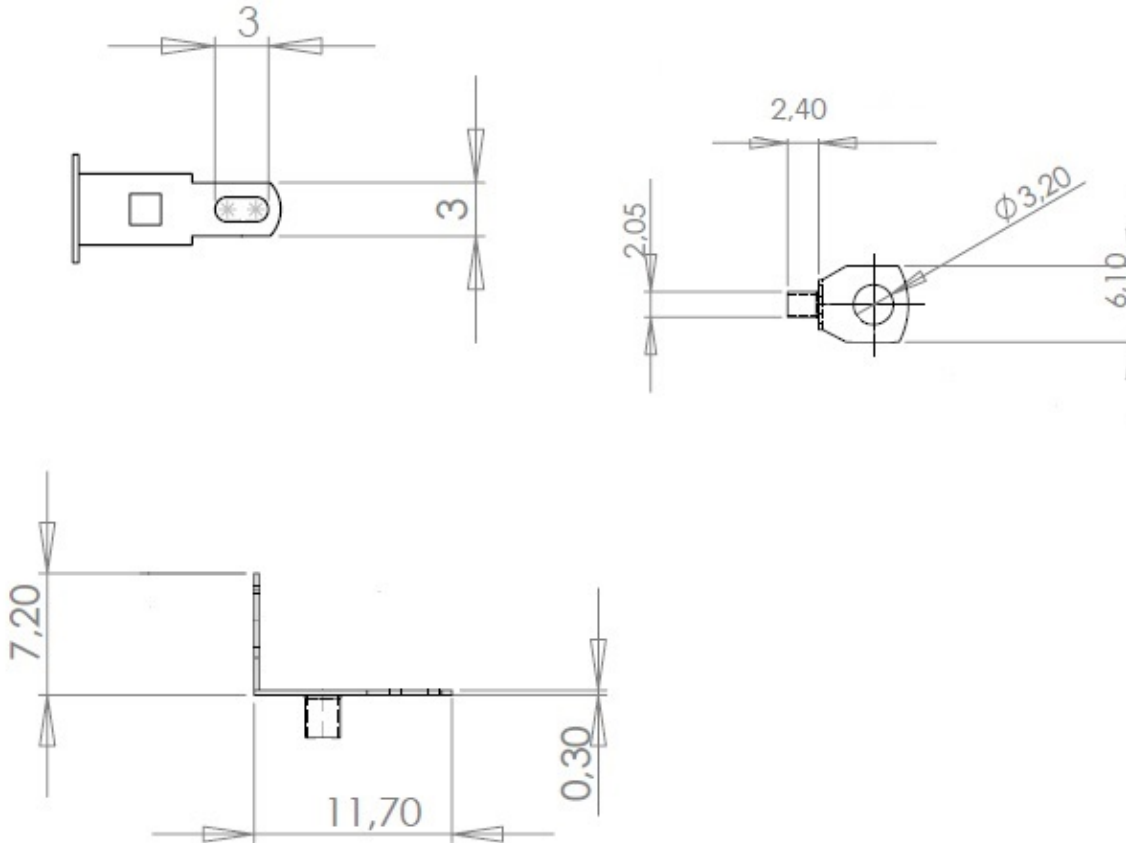

Rivet terminal lugs

MFOM Terminals - Rivet terminals

 Buy this product online

www.mfom.fr

Electrical characteristics

Terminal lug 869

Material

RoHS tinned brass