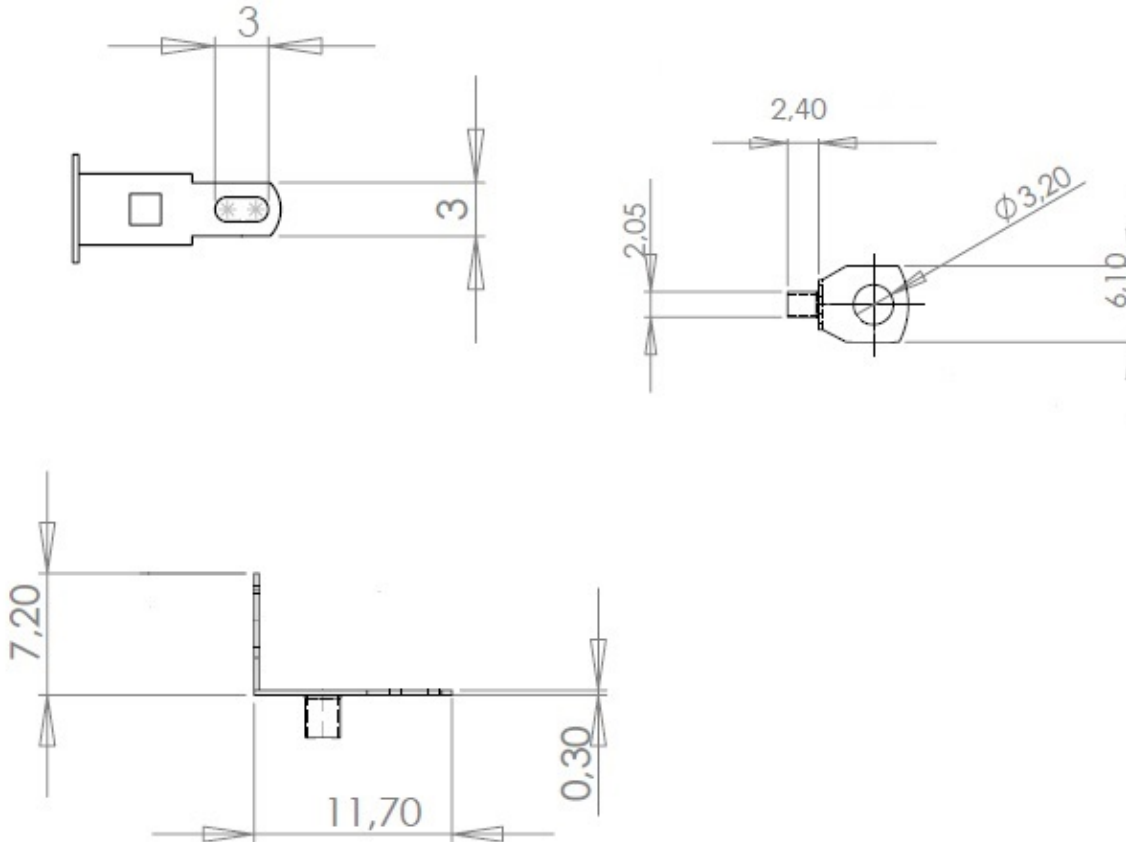

Rivet terminal lugs

MFOM Terminals - Rivet terminals

 Buy this product online

www.mfom.fr

Electrical characteristics

Terminal lug 869

Material

RoHS tinned brass