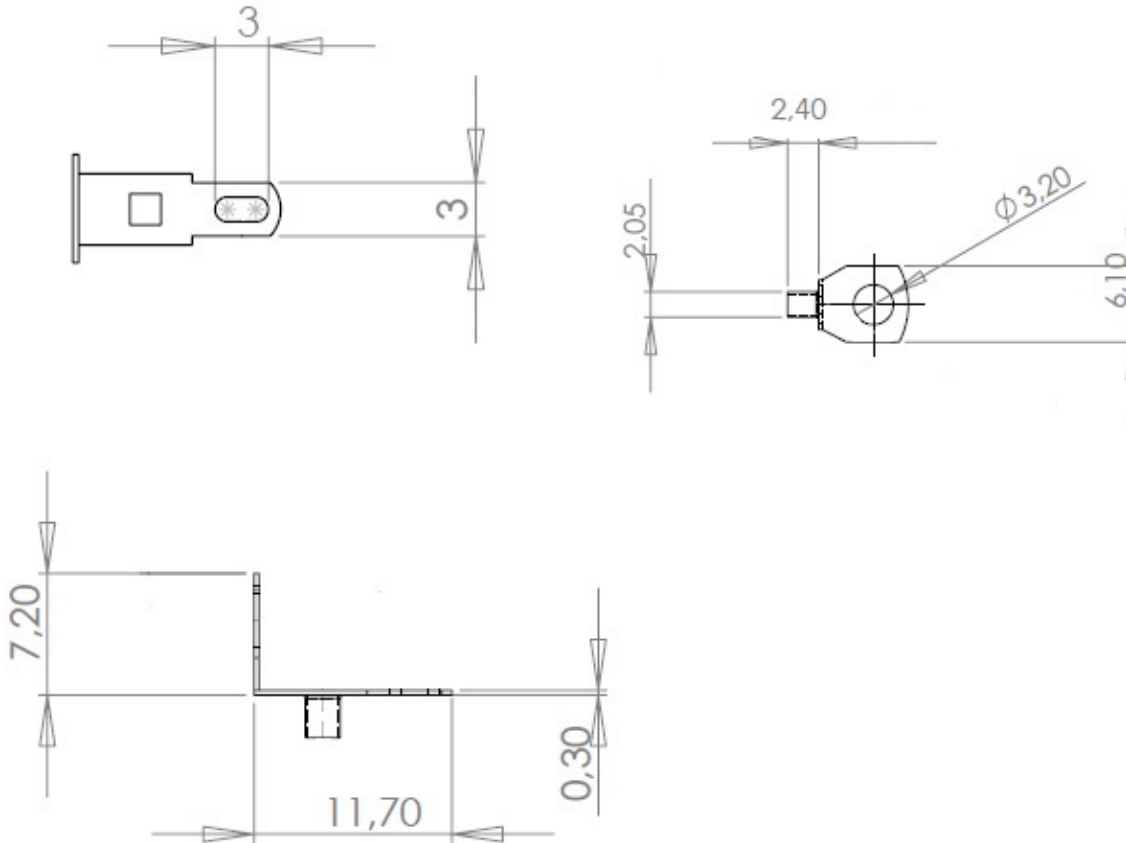

### Electrical characteristics

Terminal lug 869