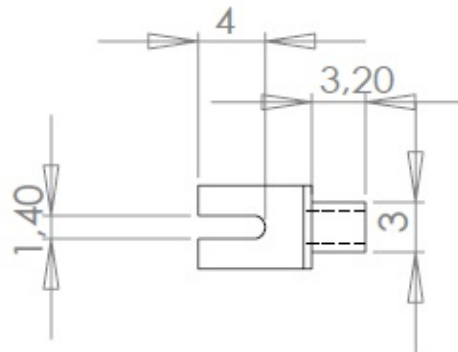

Rivet terminal lugs

MFOM Terminals - Rivet terminals

 Buy this product online

www.mfom.fr

Electrical characteristics

Terminal lug 718

Material

RoHS tinned brass