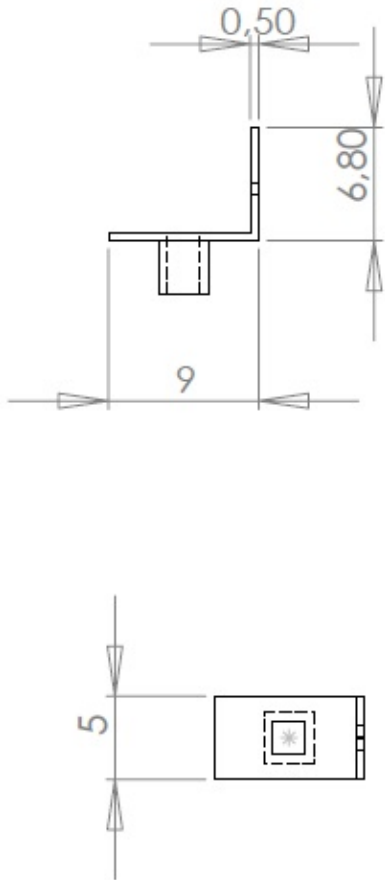

Rivet terminal lugs

MFOM Terminals - Rivet terminals

 Buy this product online

www.mfom.fr

Electrical characteristics

Terminal lug 718

Material

RoHS tinned brass