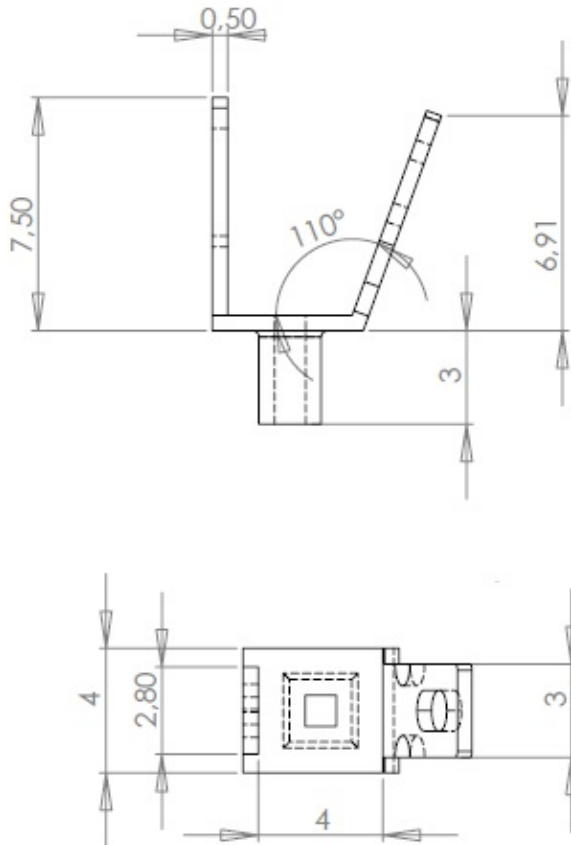

Rivet terminal lugs

MFOM Terminals - Rivet terminals

 Buy this product online

www.mfom.fr

Electrical characteristics

Terminal lug 891

Material

RoHS tinned brass