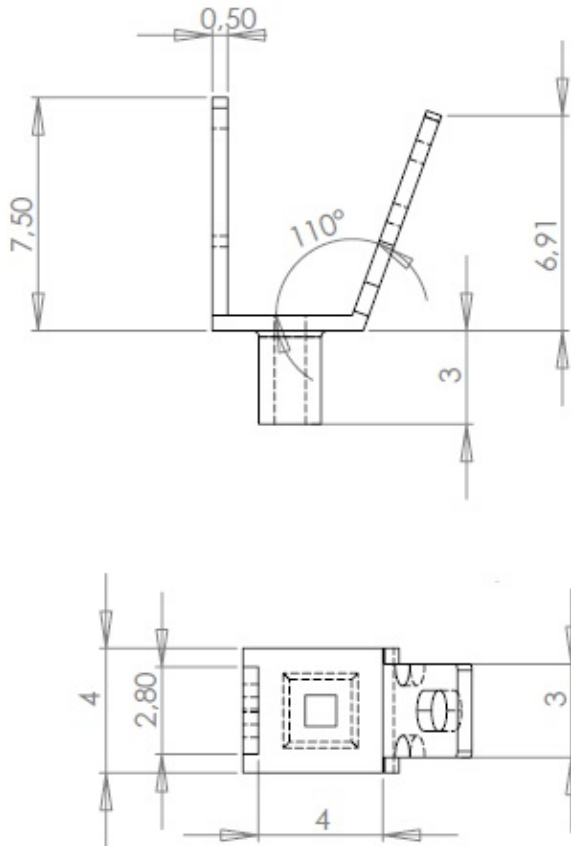

Rivet terminal lugs

MFOM Terminals - Rivet terminals

 Buy this product online

www.mfom.fr

Electrical characteristics

Terminal lug 891

Material

RoHS tinned brass