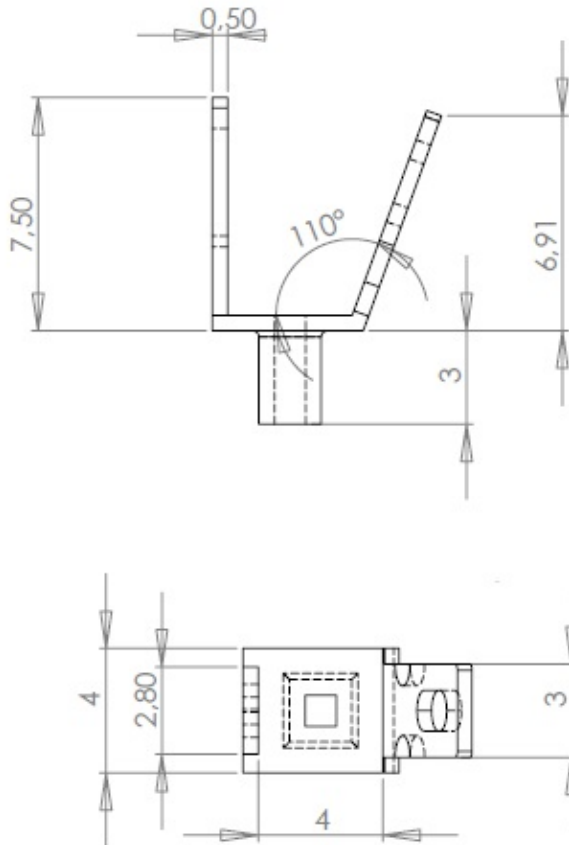

Rivet terminal lugs

MFOM Terminals - Rivet terminals

 Buy this product online

www.mfom.fr

Electrical characteristics

Terminal lug 891

Material

RoHS tinned brass