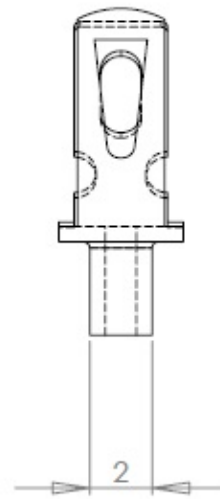

Rivet terminal lugs

MFOM Terminals - Rivet terminals

 Buy this product online

www.mfom.fr

Electrical characteristics

Terminal lug 891

Material

RoHS tinned brass