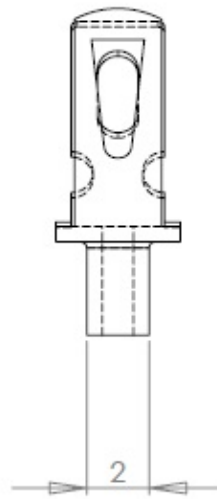

Rivet terminal lugs

MFOM Terminals - Rivet terminals

 Buy this product online

www.mfom.fr

Electrical characteristics

Terminal lug 891

Material

RoHS tinned brass