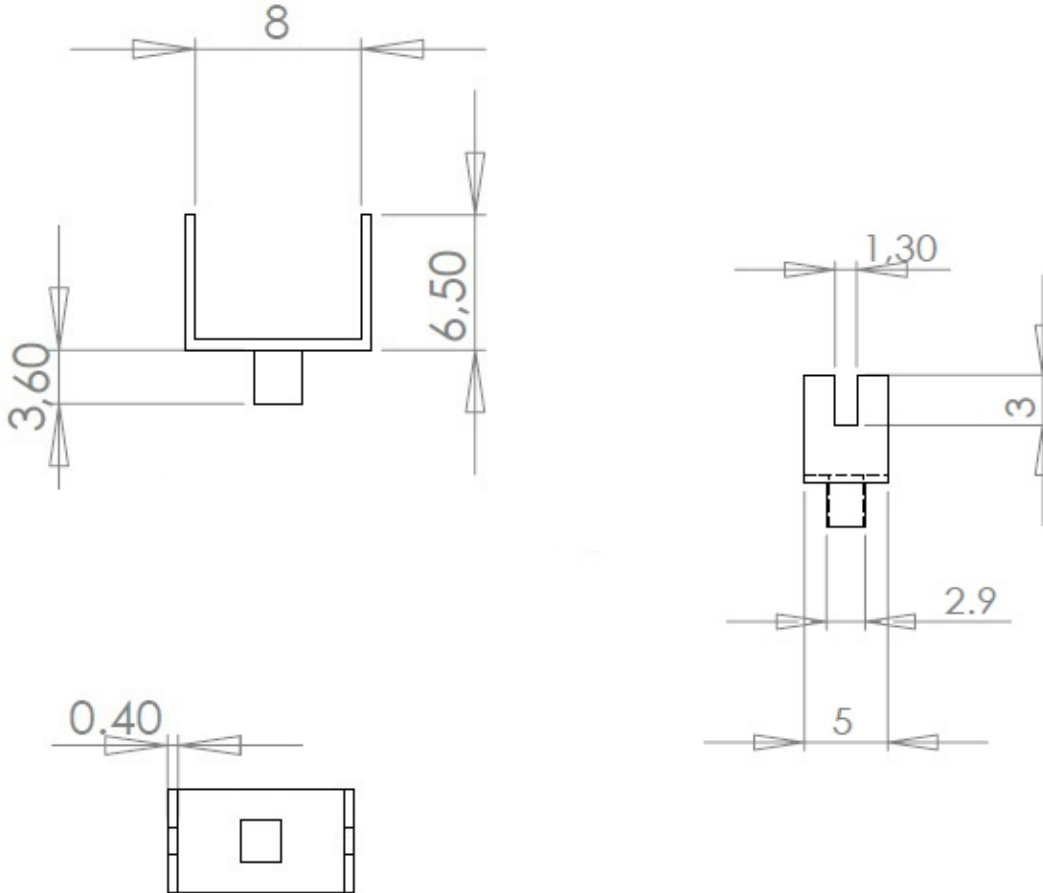

Rivet terminal lugs

MFOM Terminals - Rivet terminals

 Buy this product online

www.mfom.fr

Electrical characteristics

Terminal lug 34

Material

RoHS tinned brass