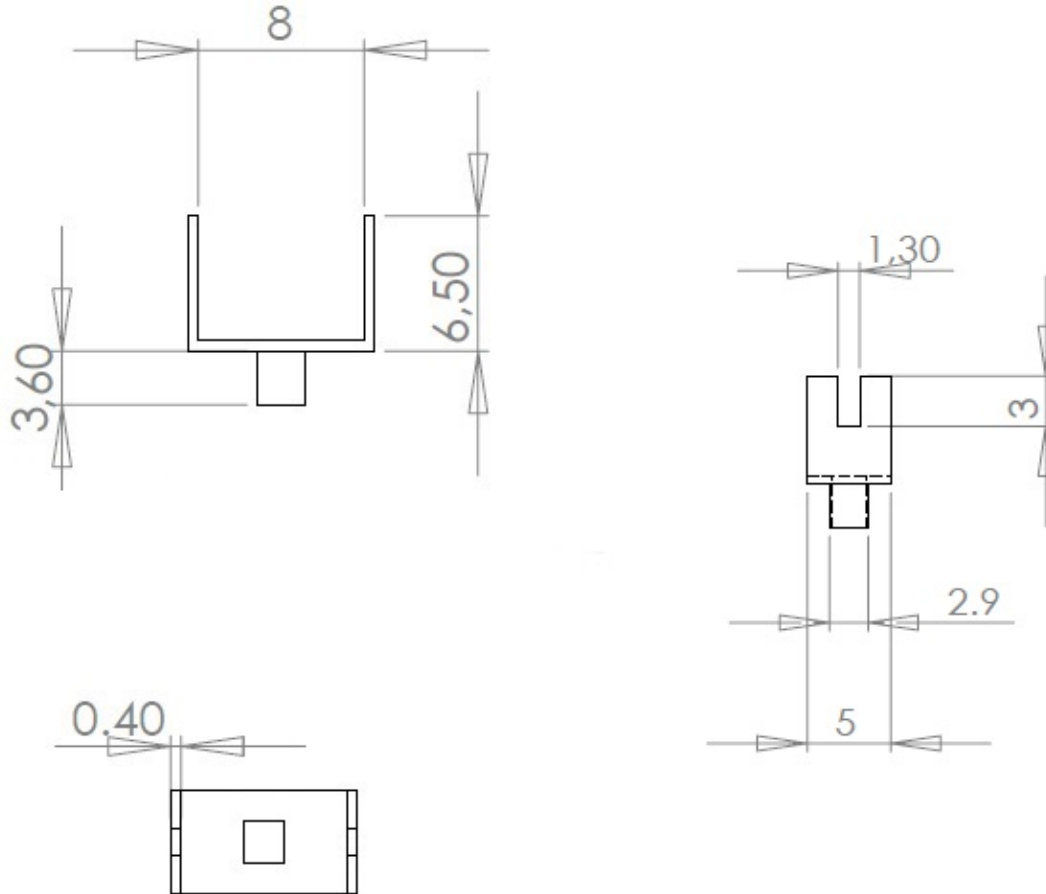

Rivet terminal lugs

MFOM Terminals - Rivet terminals

 Buy this product online

www.mfom.fr

Electrical characteristics

Terminal lug 34

Material

RoHS tinned brass