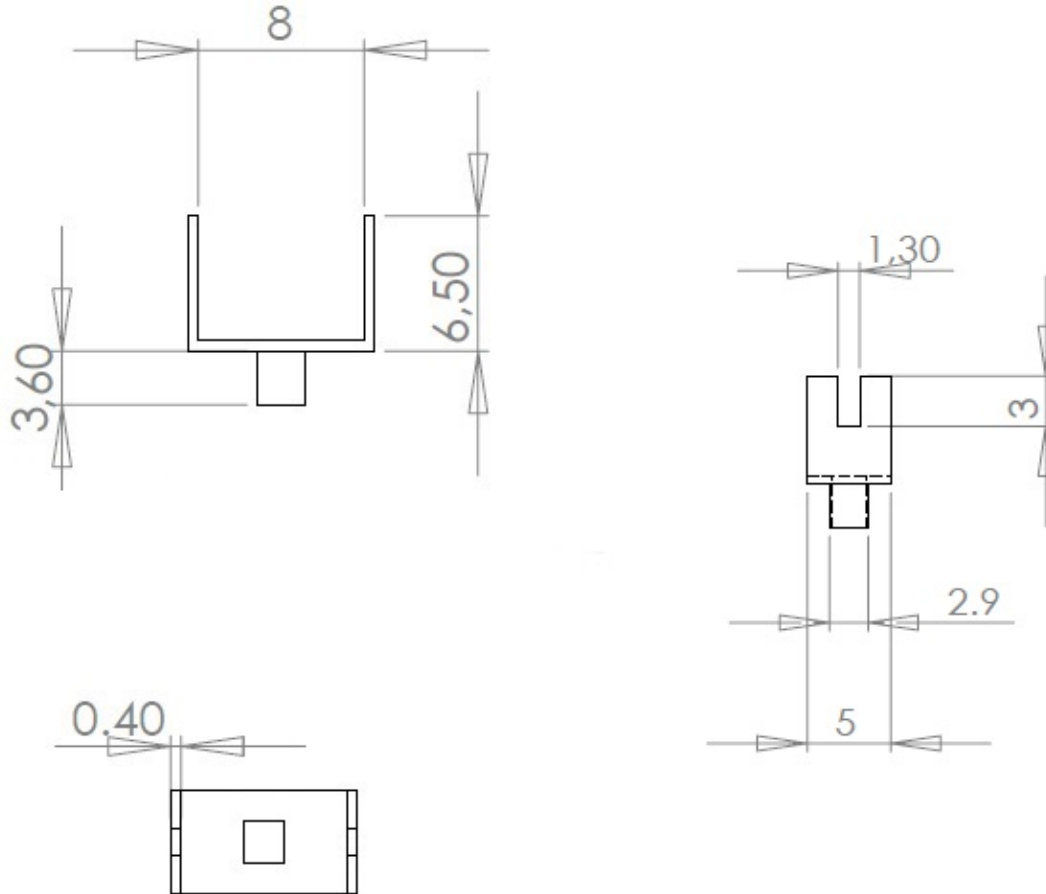

Rivet terminal lugs

MFOM Terminals - Rivet terminals

Buy this product online

www.mfom.fr

Electrical characteristics

Terminal lug 34

Material

RoHS tinned brass

Other characteristics

Other materials and other treatments on request