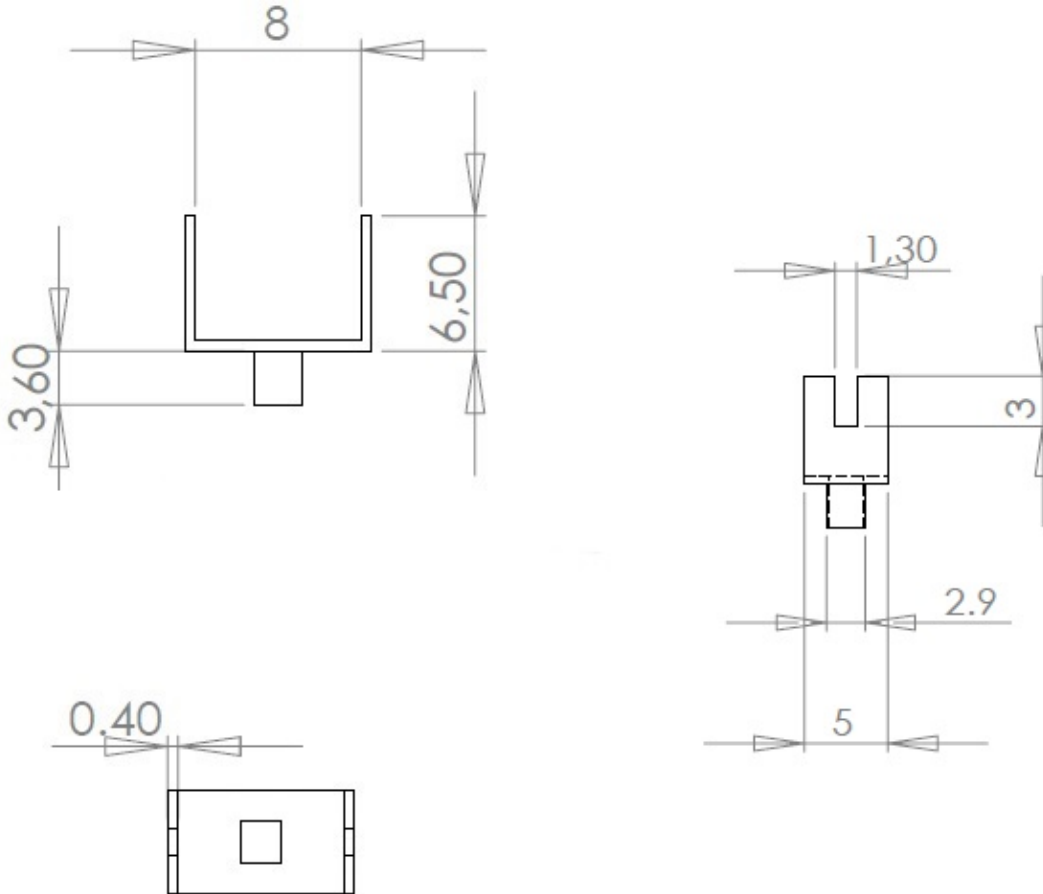

Rivet terminal lugs

MFOM Terminals - Rivet terminals

 Buy this product online

www.mfom.fr

Electrical characteristics

Terminal lug 34

Material

RoHS tinned brass