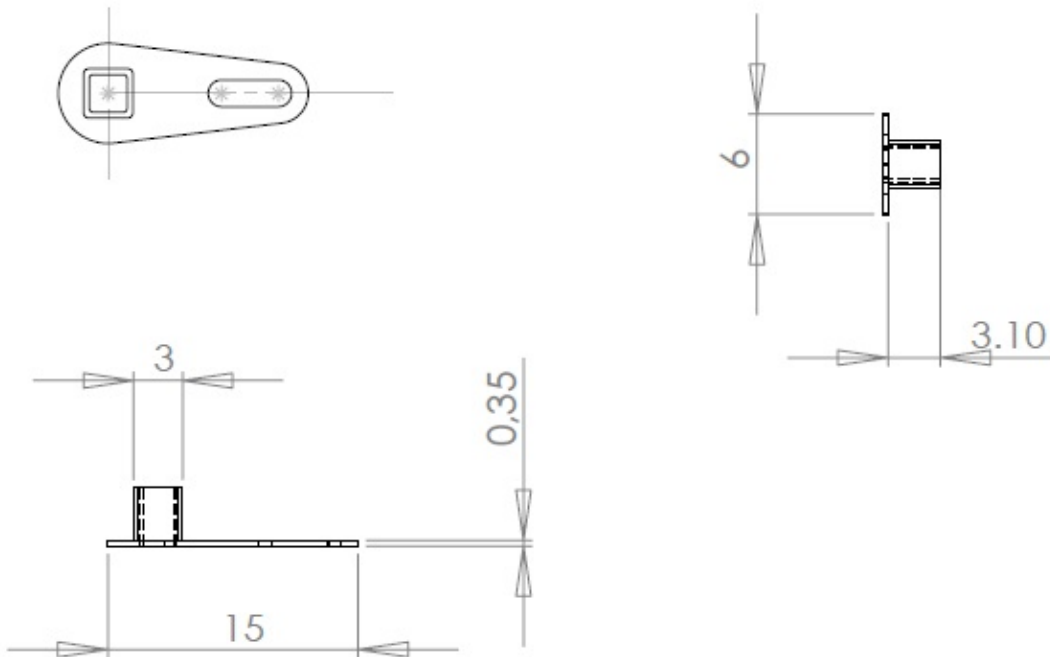

Rivet terminal lugs

MFOM Terminals - Rivet terminals

 Buy this product online

www.mfom.fr

Electrical characteristics

Terminal lug 860

Material

RoHS tinned brass