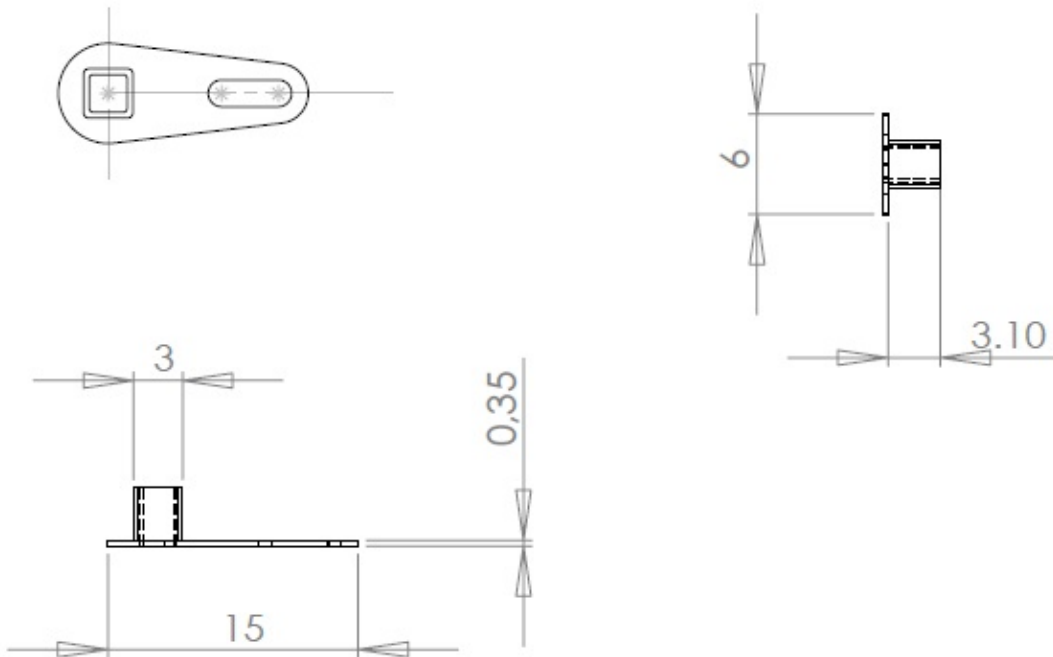

Rivet terminal lugs

MFOM Terminals - Rivet terminals

Buy this product online

www.mfom.fr

Electrical characteristics

Terminal lug 860

Material

RoHS tinned brass

Other characteristics

Other materials and other treatments on request