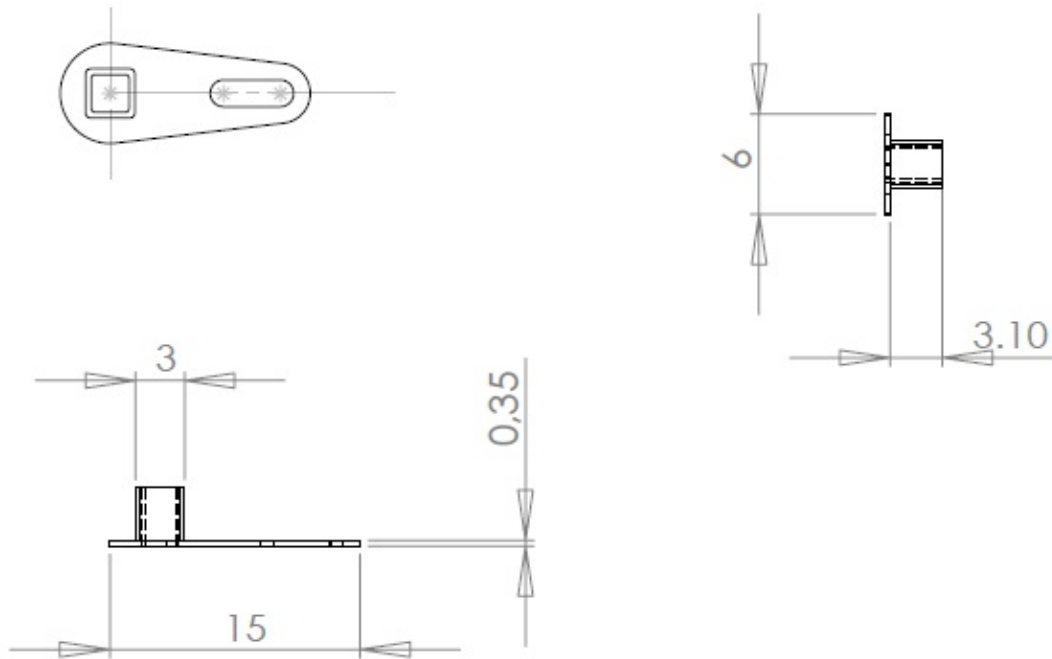

### Electrical characteristics

Terminal lug 860