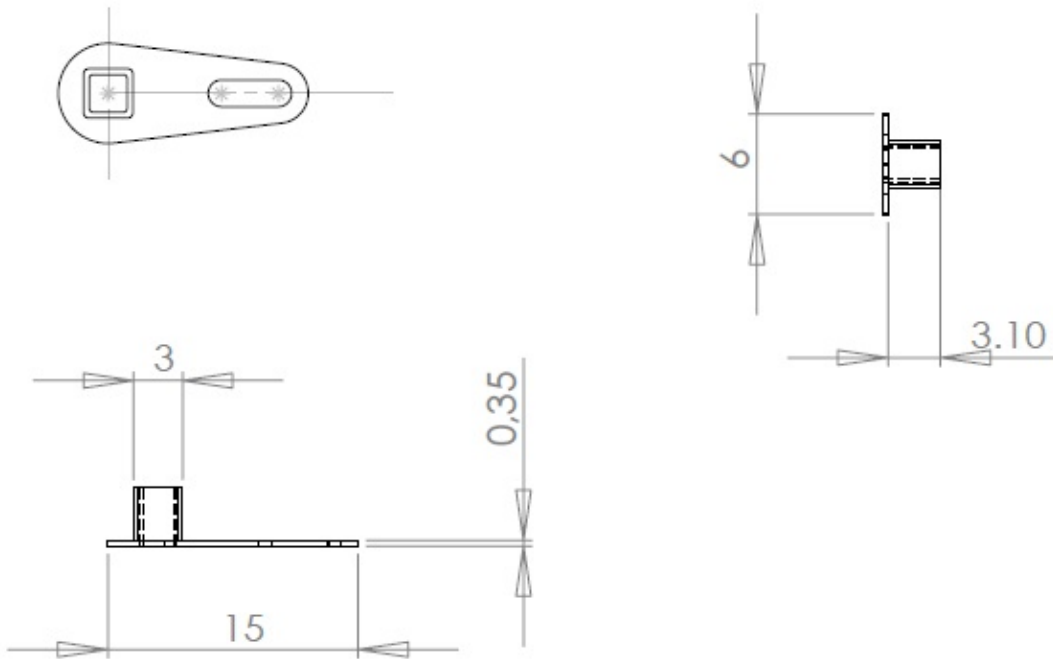

Rivet terminal lugs

MFOM Terminals - Rivet terminals

 Buy this product online

www.mfom.fr

Electrical characteristics

Terminal lug 860

Material

RoHS tinned brass