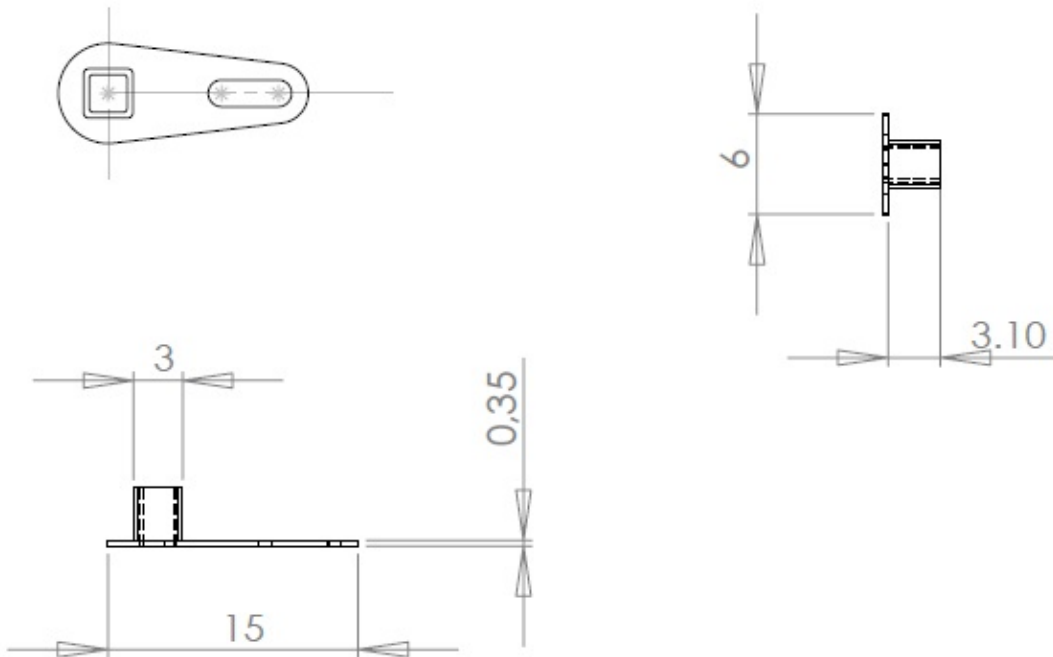

Rivet terminal lugs

MFOM Terminals - Rivet terminals

 Buy this product online

www.mfom.fr

Electrical characteristics

Terminal lug 860

Material

RoHS tinned brass