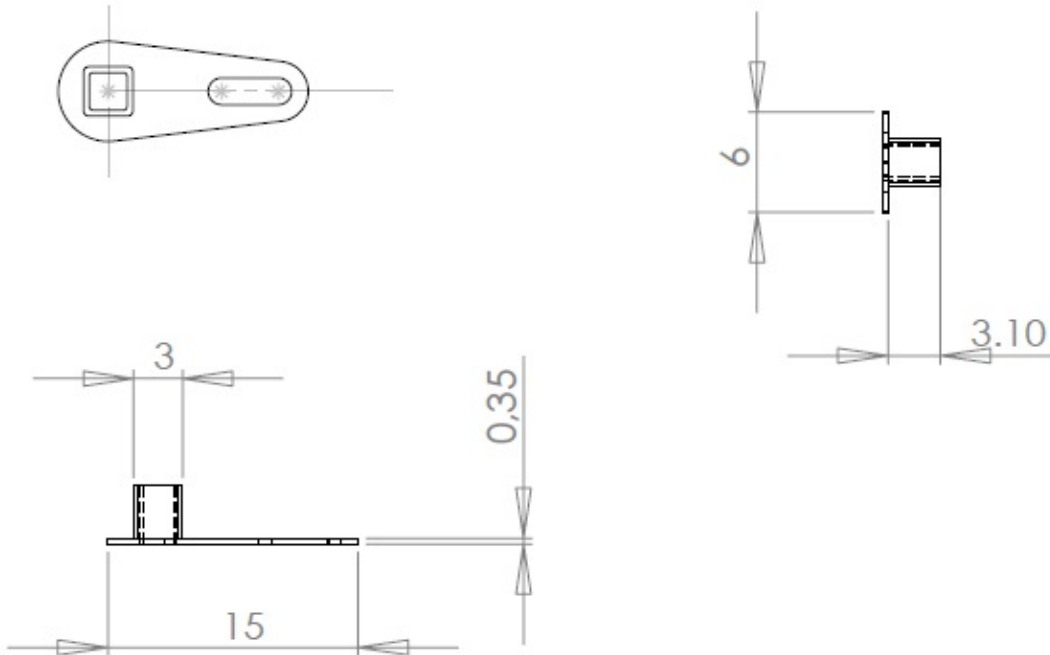

Rivet terminal lugs

MFOM Terminals - Rivet terminals

 Buy this product online

www.mfom.fr

Electrical characteristics

Terminal lug 860

Material

RoHS tinned brass