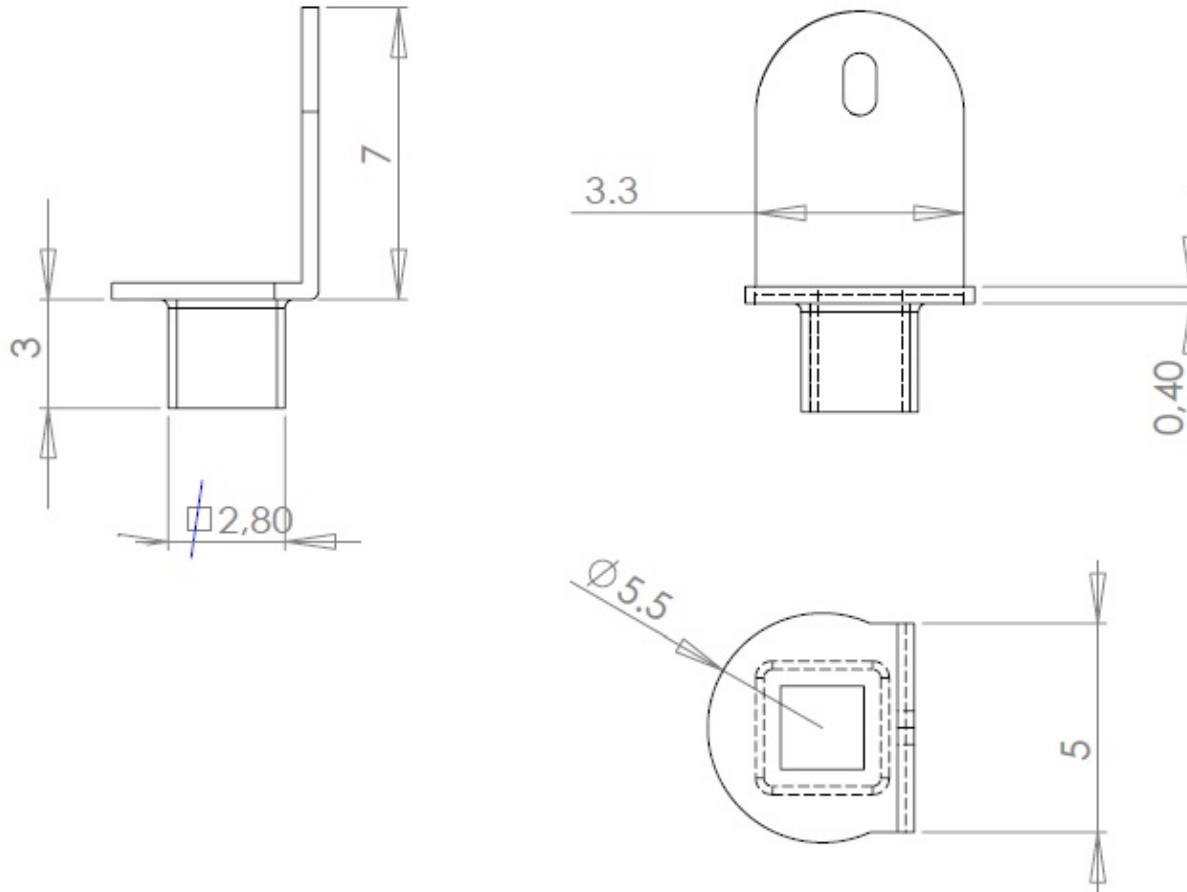

# Rivet terminal lugs

### Electrical characteristics

Terminal lug 795A