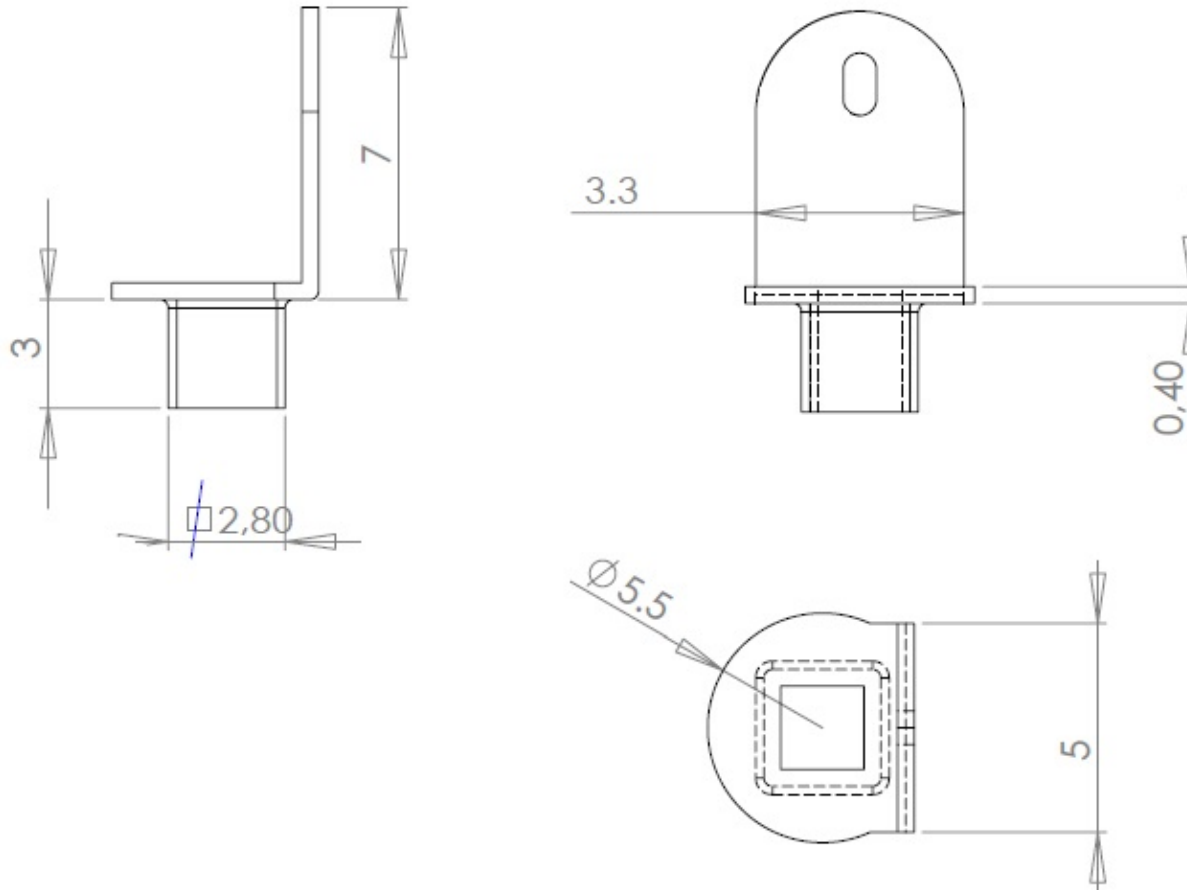

Rivet terminal lugs

MFOM Terminals - Rivet terminals

 Buy this product online

www.mfom.fr

Electrical characteristics

Terminal lug 795A

Material

RoHS tinned brass