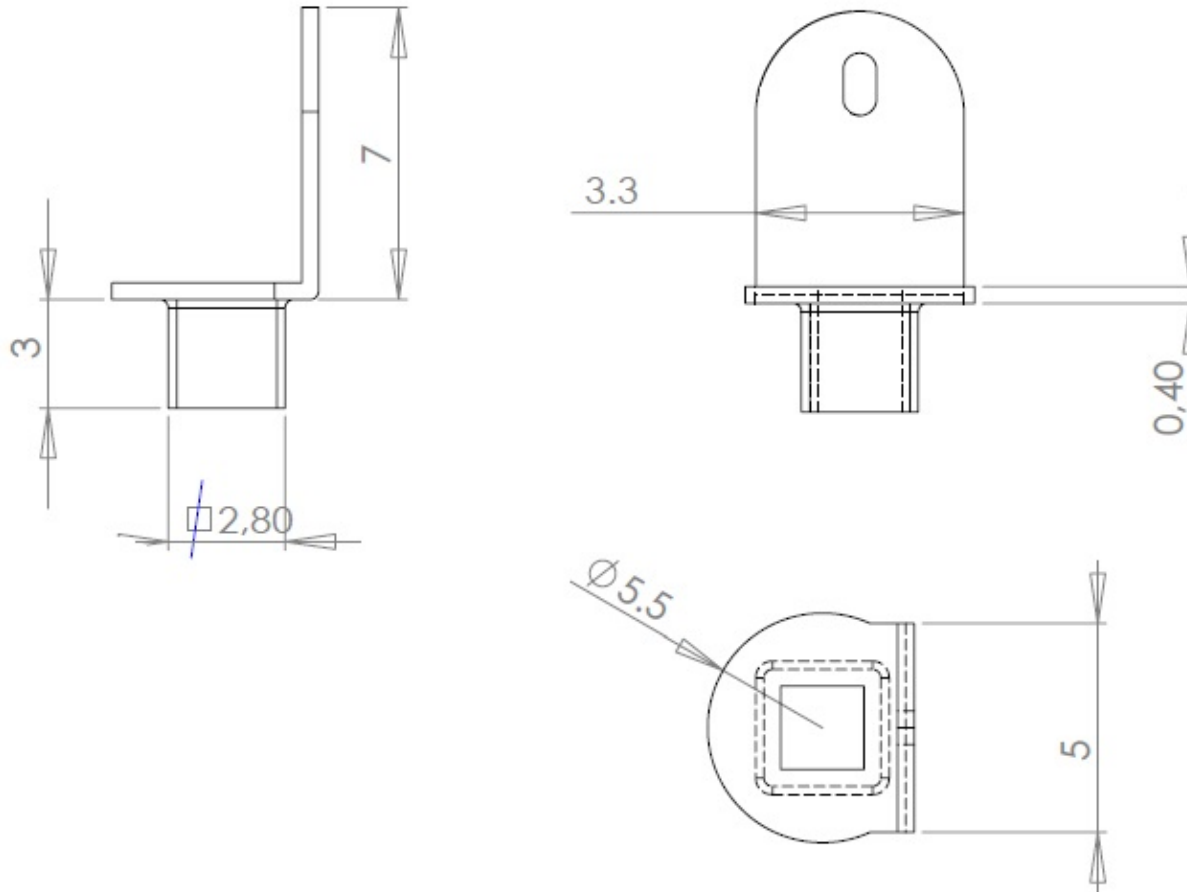

Rivet terminal lugs

MFOM Terminals - Rivet terminals

 Buy this product online

www.mfom.fr

Electrical characteristics

Terminal lug 795A

Material

RoHS tinned brass