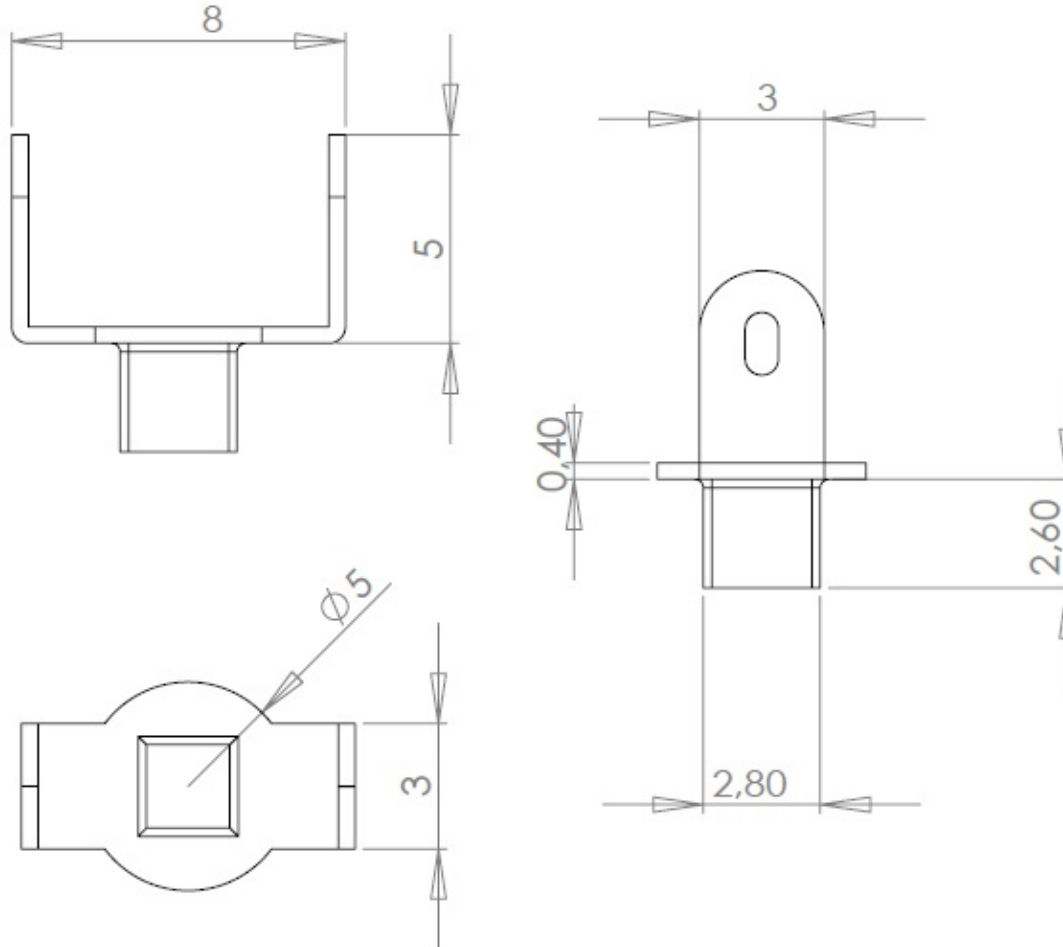

Rivet terminal lugs

MFOM Terminals - Rivet terminals

 Buy this product online

www.mfom.fr

Electrical characteristics

Terminal lug 738B

Material

RoHS tinned brass