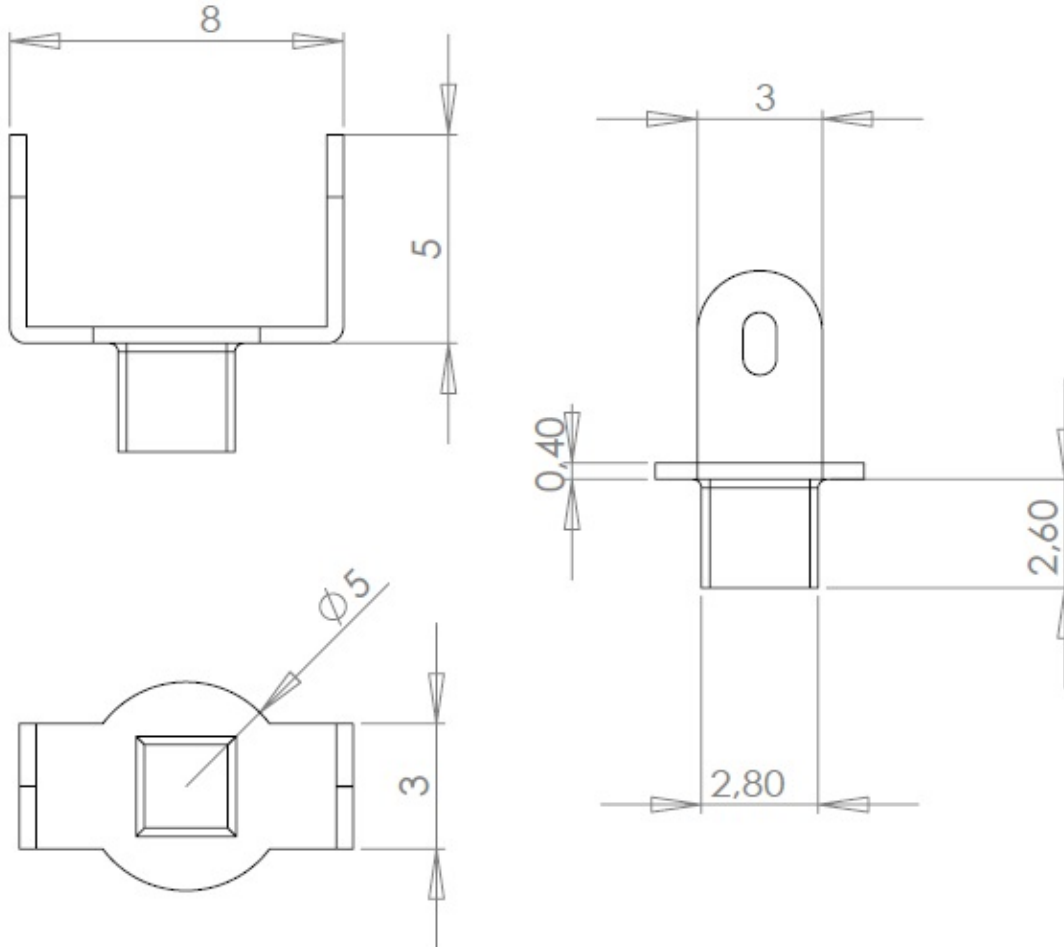

Rivet terminal lugs

MFOM Terminals - Rivet terminals

 Buy this product online

www.mfom.fr

Electrical characteristics

Terminal lug 738B

Material

RoHS tinned brass