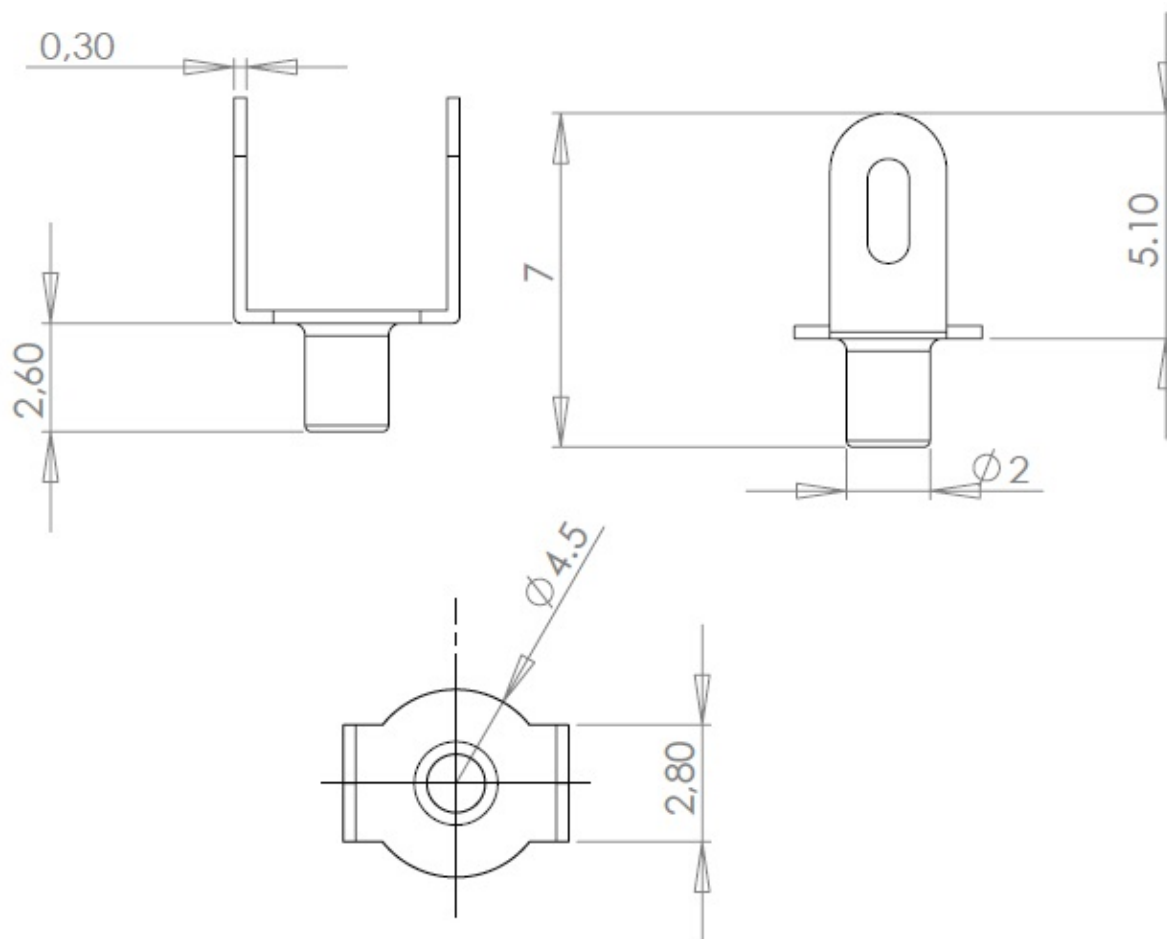

### Electrical characteristics

Terminal lug 881D