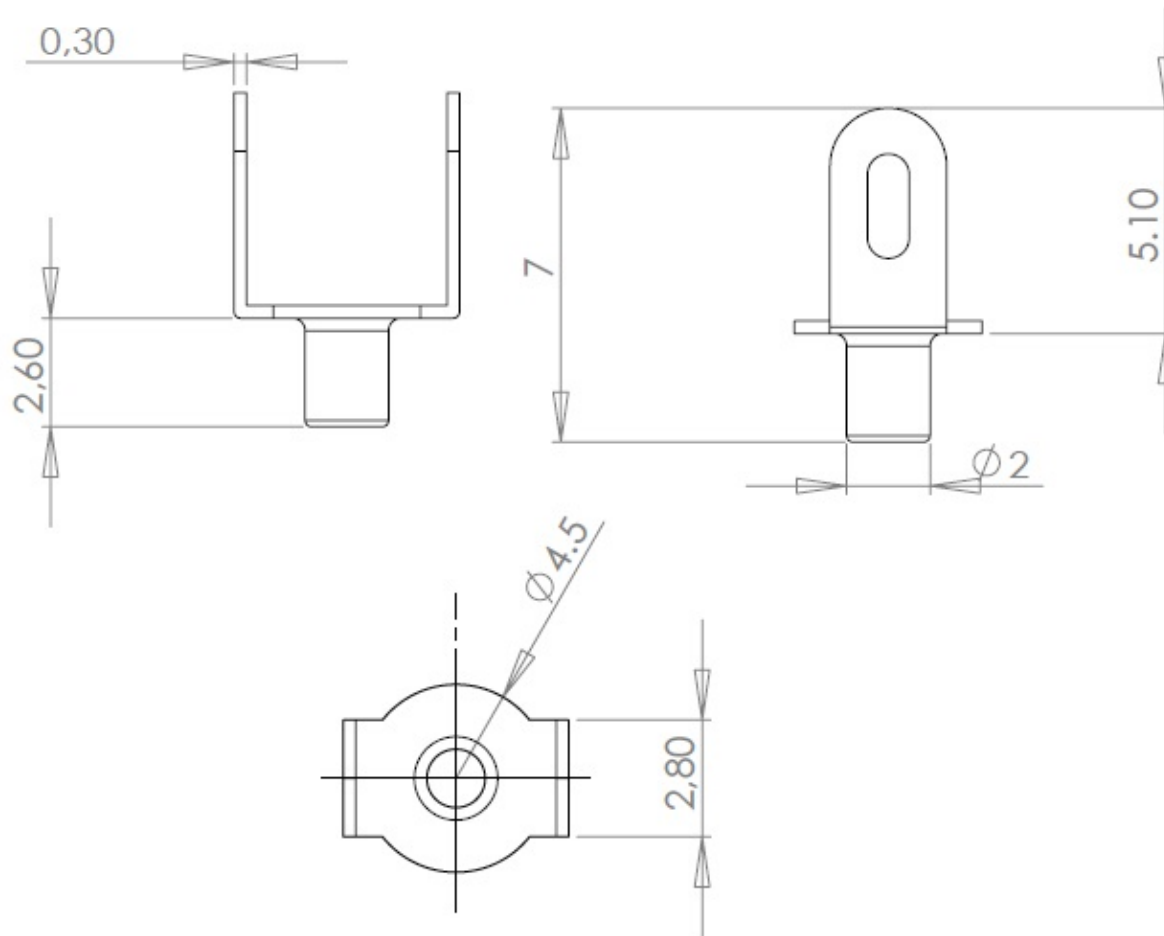

Rivet terminal lugs

MFOM Terminals - Rivet terminals

 Buy this product online

www.mfom.fr

Electrical characteristics

Terminal lug 881D

Material

RoHS tinned brass