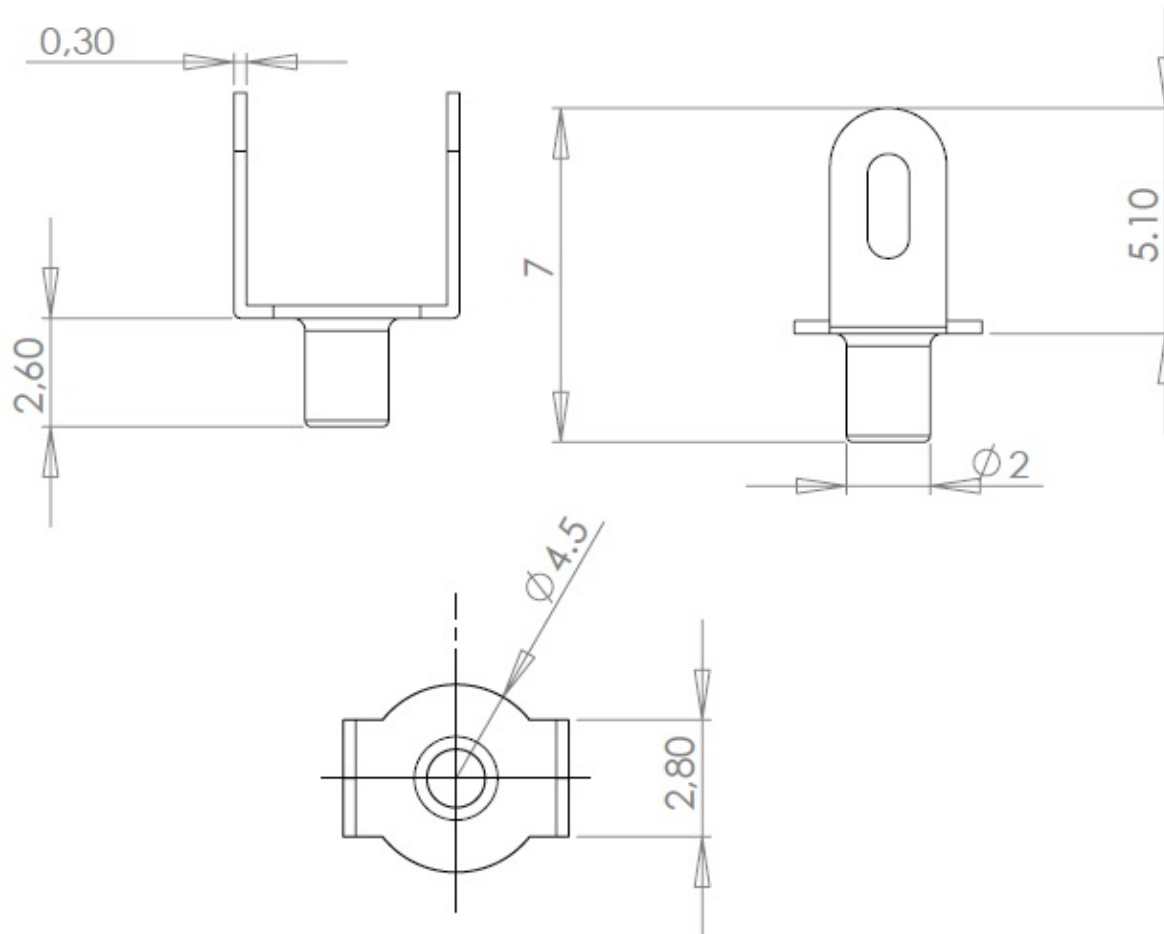

Rivet terminal lugs

MFOM Terminals - Rivet terminals

 Buy this product online

www.mfom.fr

Electrical characteristics

Terminal lug 881D

Material

RoHS tinned brass