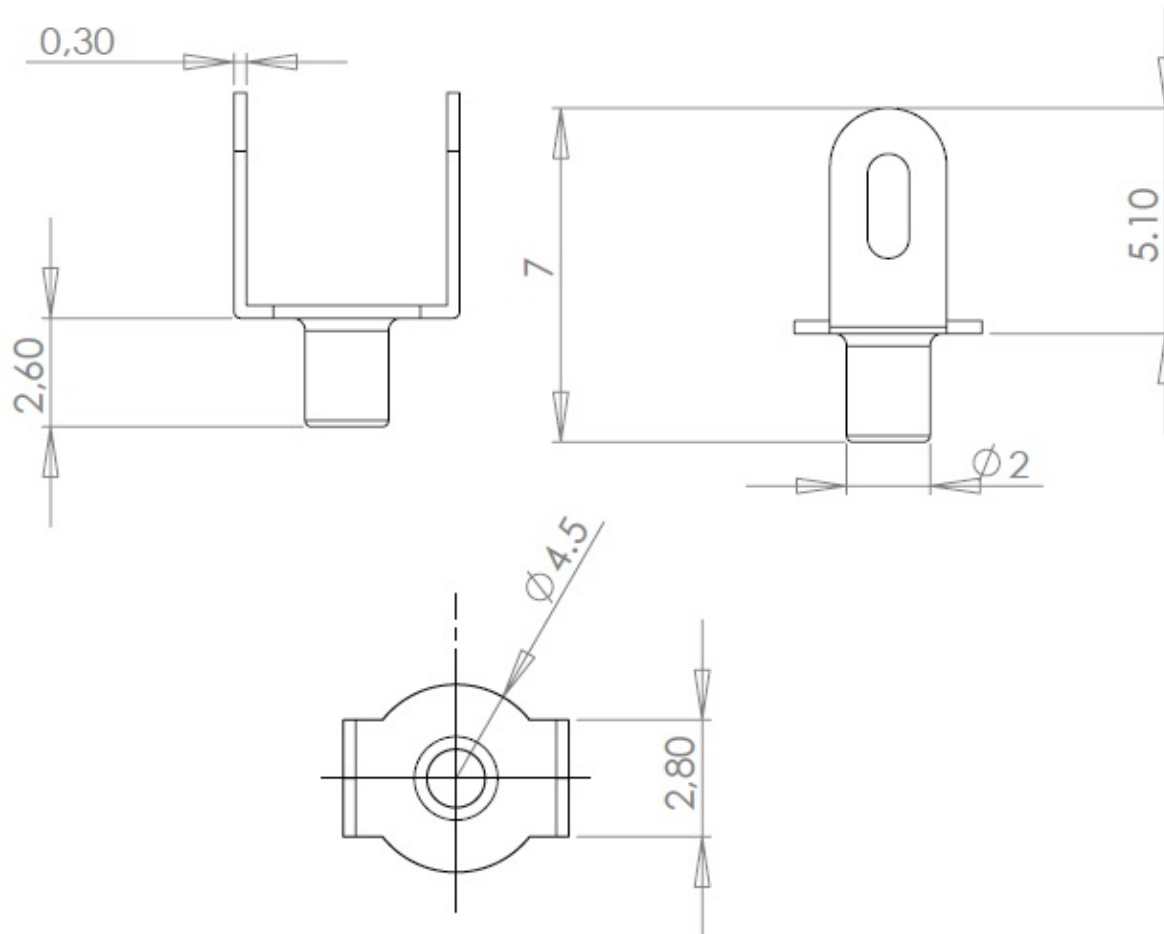

Rivet terminal lugs

MFOM Terminals - Rivet terminals

Buy this product online

www.mfom.fr

Electrical characteristics

Terminal lug 881D

Material

RoHS tinned brass

Other characteristics

Other materials and other treatments on request