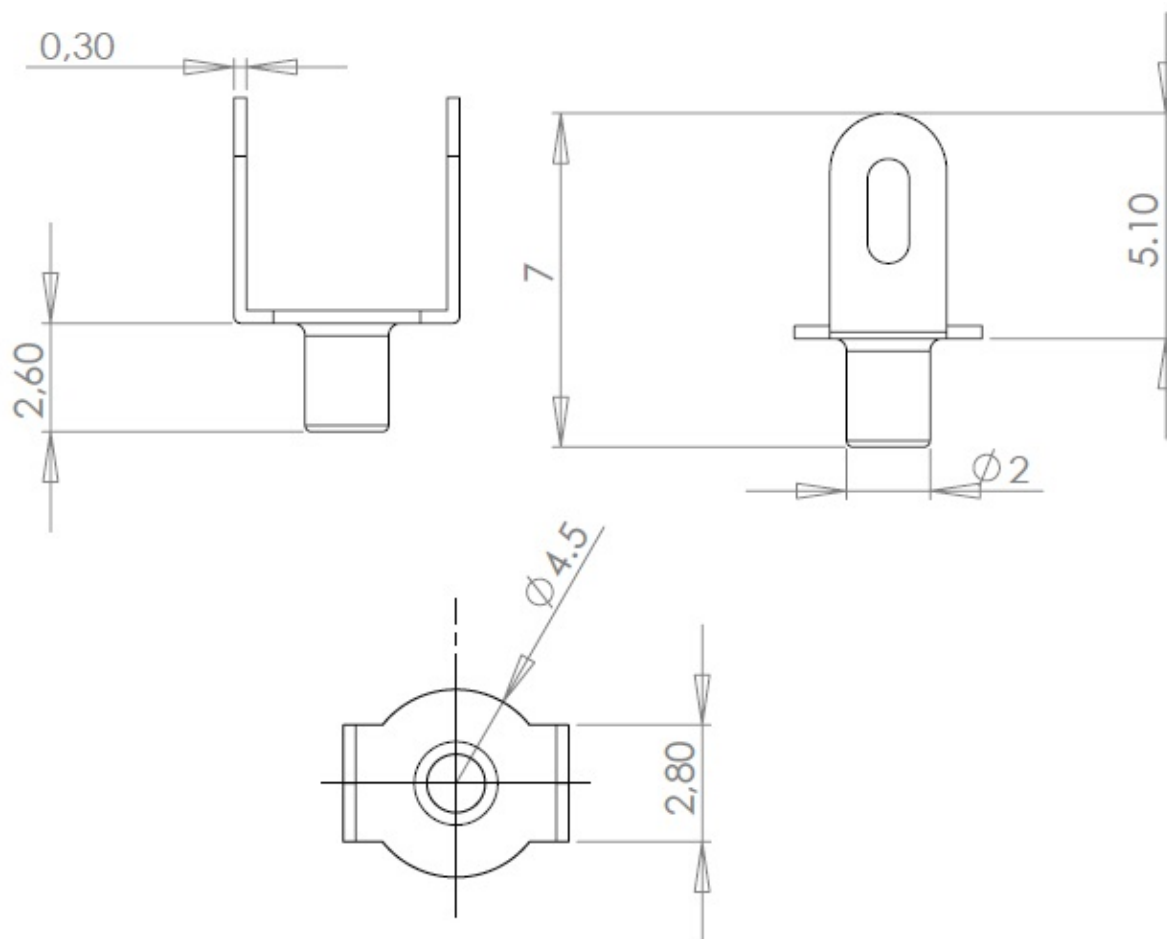

Rivet terminal lugs

MFOM Terminals - Rivet terminals

 Buy this product online

www.mfom.fr

Electrical characteristics

Terminal lug 881D

Material

RoHS tinned brass