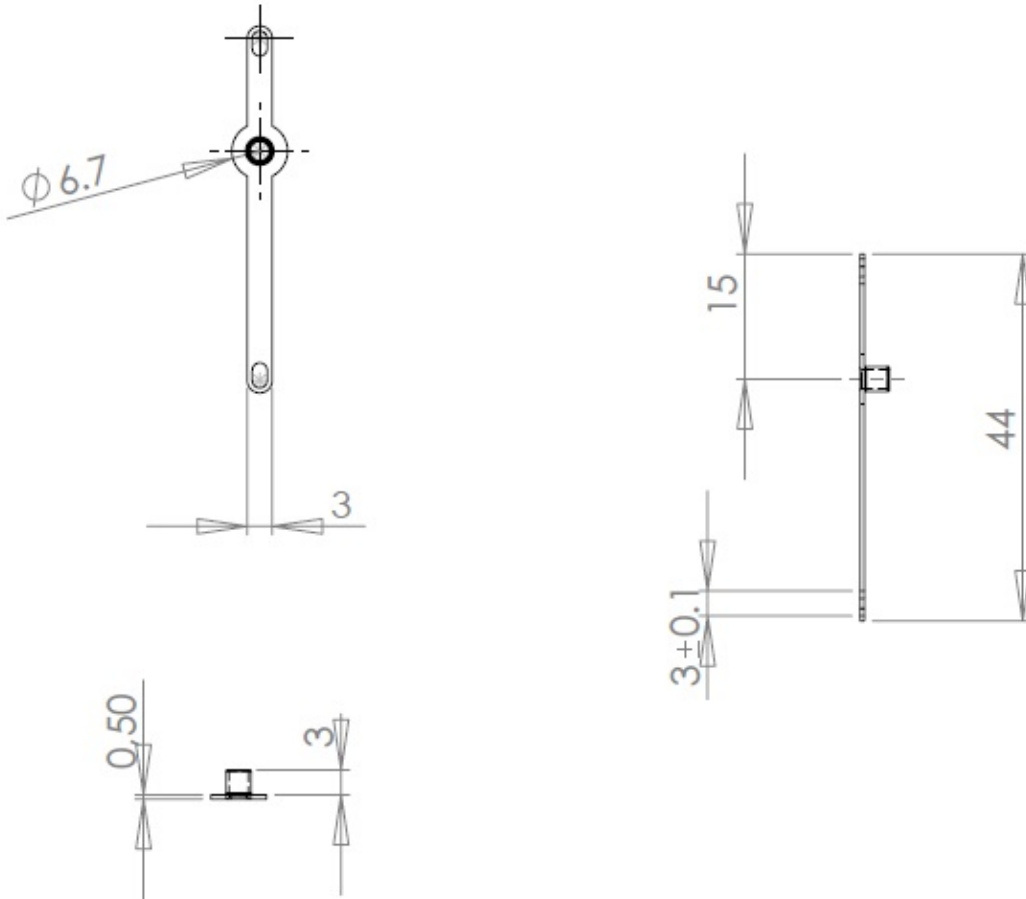

Rivet terminal lugs

MFOM Terminals - Rivet terminals

 Buy this product online

www.mfom.fr

Electrical characteristics

Terminal lug 734

Material

RoHS tinned brass