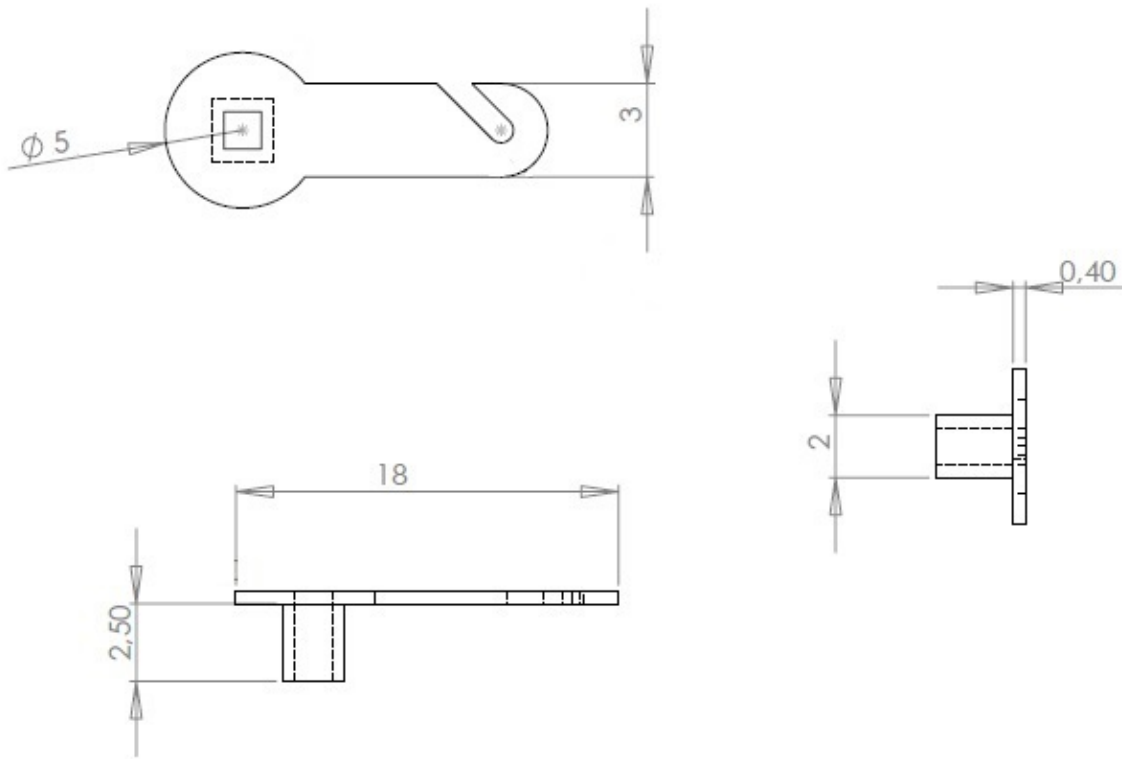

Rivet terminal lugs

MFOM Terminals - Rivet terminals

 Buy this product online

www.mfom.fr

Electrical characteristics

Terminal lugs 890