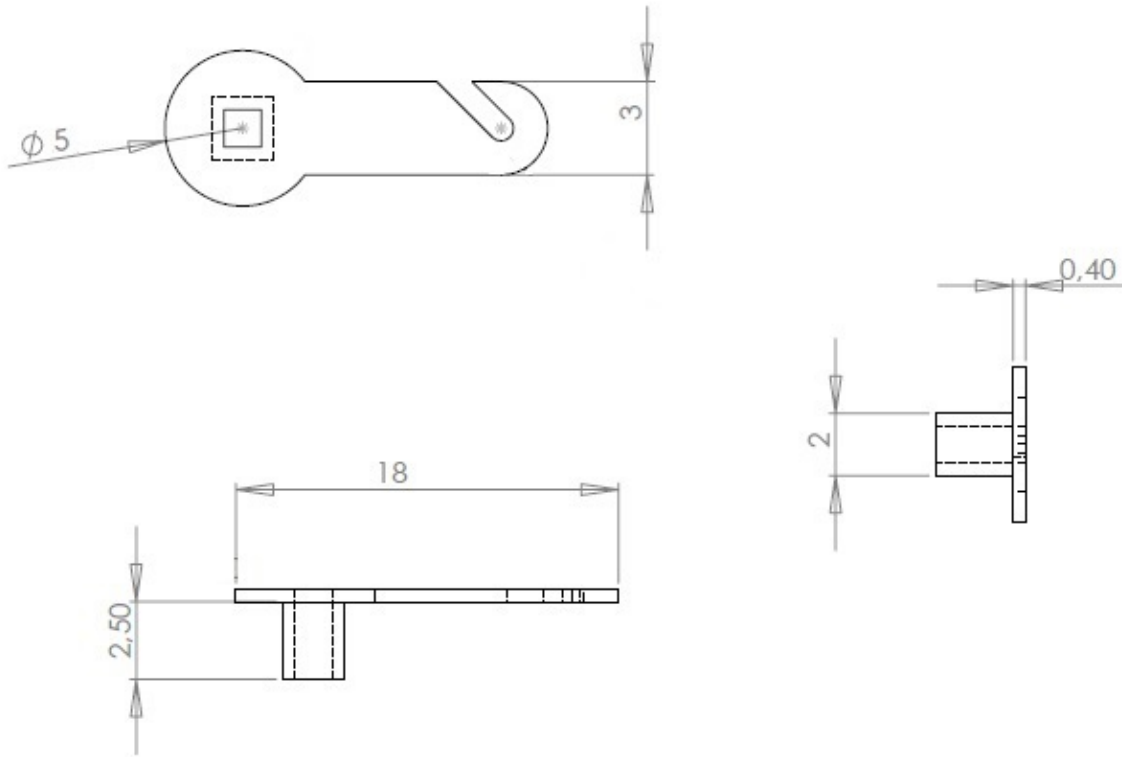

Rivet terminal lugs

MFOM Terminals - Rivet terminals

 Buy this product online

www.mfom.fr

Electrical characteristics

Terminal lugs 890