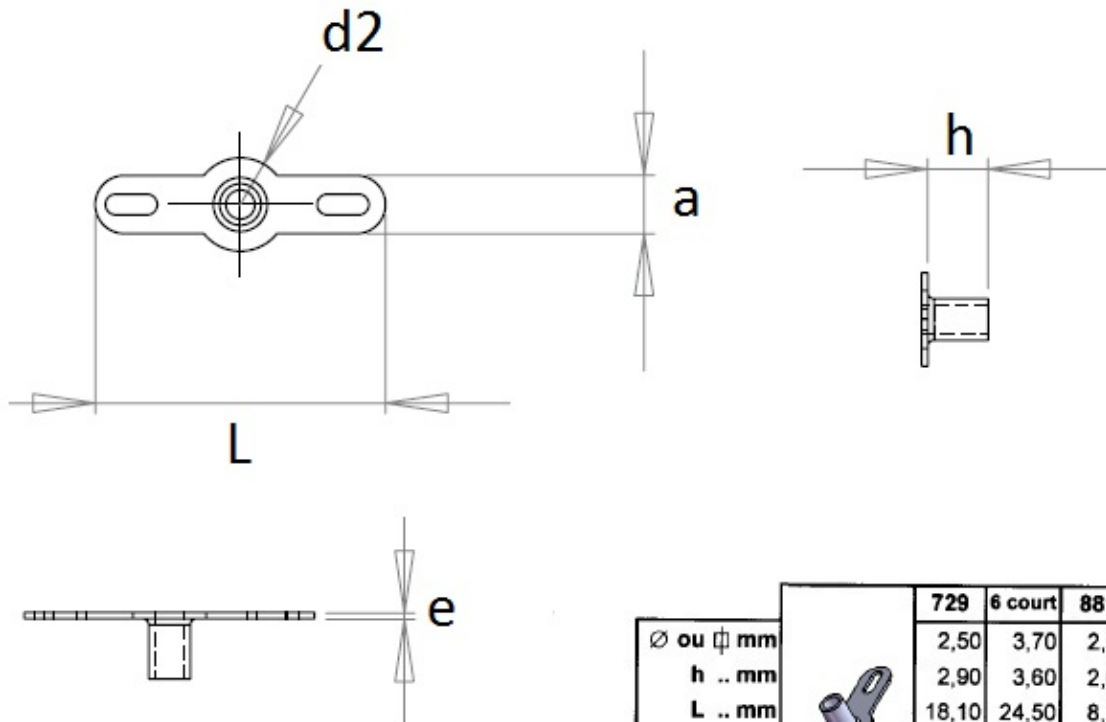

Rivet terminal lugs

MFOM Terminals - Rivet terminals

 Buy this product online

www.mfom.fr

	729	6 court	881
∅ ou ∅ mm	2,50	3,70	2,50
h .. mm	2,90	3,60	2,60
L .. mm	18,10	24,50	8,10
d2 . mm	5,00	6,30	5,00
a .. mm	3,00	3,50	3,00
e .. mm	0,40	0,40	0,40

Electrical characteristics

Terminal lugs 729, 6, 881

Material

RoHS tinned brass

Other characteristics

Other materials and other treatments on request