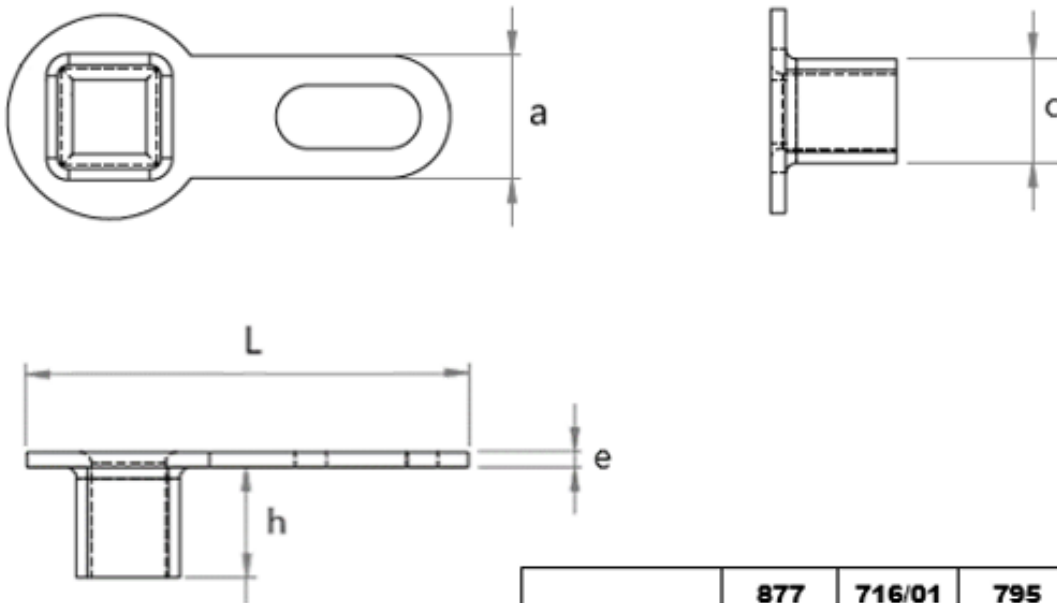

Rivet terminal lugs

MFOM Terminals - Rivet terminals

Buy this product online

www.mfom.fr

	877	716/01	795	31
D1 ou c. mm	1,7	2,0	2,8	2,8
h .. mm	3,3	3,5	3,0	3,5
L .. mm	11,0	15,0	12,0	15,0
a .. mm	3,3	3,4	3,3	3,4
e .. mm	0,4	0,4	0,4	0,4