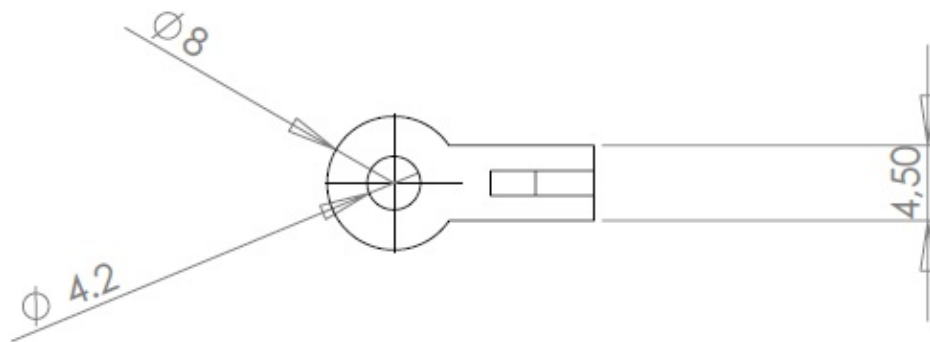

Solder terminal lugs

MFOM Terminals - Solder terminals

 Buy this product online

www.mfom.fr

Electrical characteristics

Terminal lug 1384

Material

RoHS tinned brass