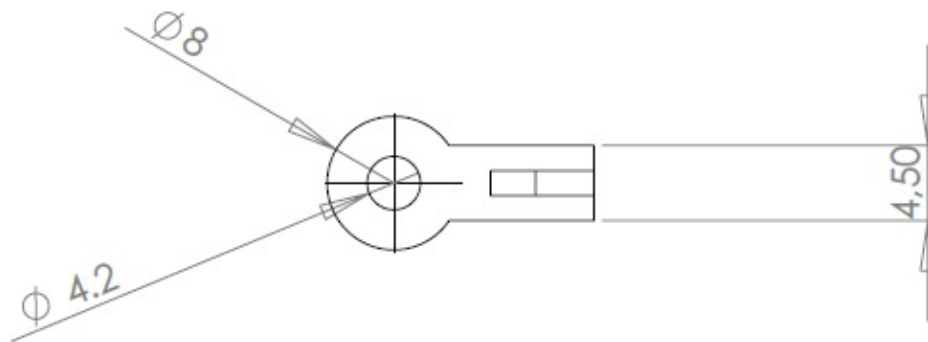

Solder terminal lugs

MFOM Terminals - Solder terminals

 Buy this product online

www.mfom.fr

Electrical characteristics

Terminal lug 1384

Material

RoHS tinned brass