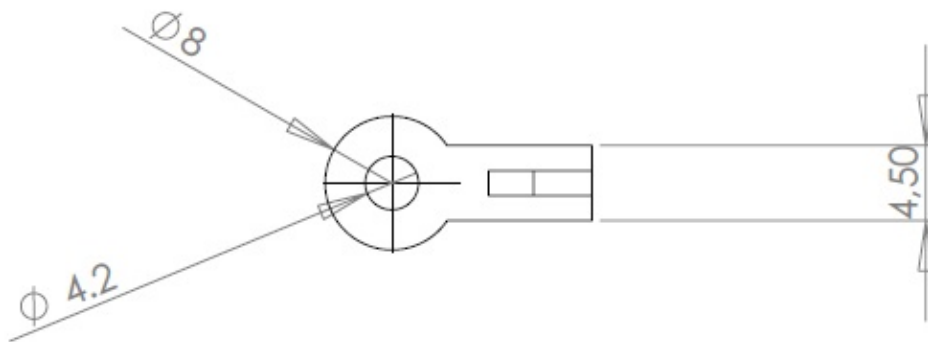

Solder terminal lugs

MFOM Terminals - Solder terminals

 Buy this product online

www.mfom.fr

Electrical characteristics

Terminal lug 1384

Material

RoHS tinned brass