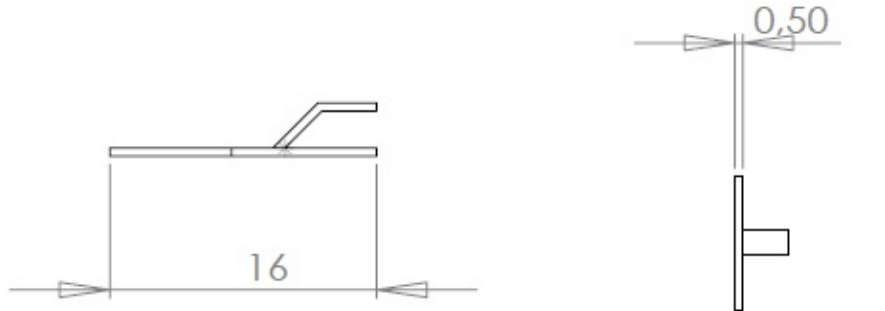

Solder terminal lugs

MFOM Terminals - Solder terminals

 Buy this product online

www.mfom.fr

Electrical characteristics

Terminal lug 1384

Material

RoHS tinned brass