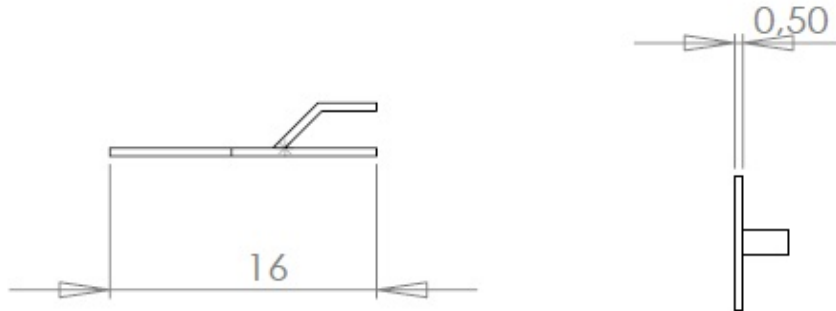

Solder terminal lugs

MFOM Terminals - Solder terminals

 Buy this product online

www.mfom.fr

Electrical characteristics

Terminal lug 1384

Material

RoHS tinned brass