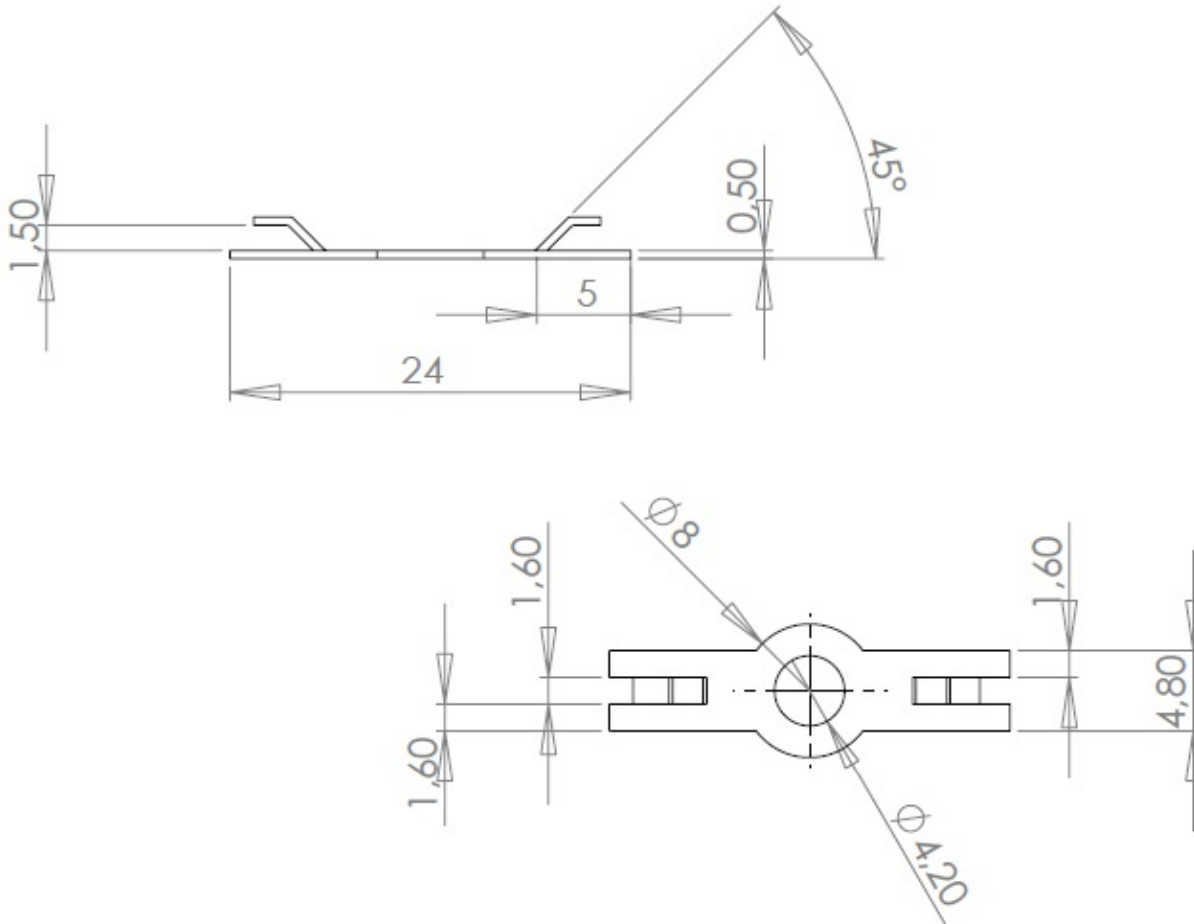

# Solder terminal lugs

### Electrical characteristics

Terminal lug 2484