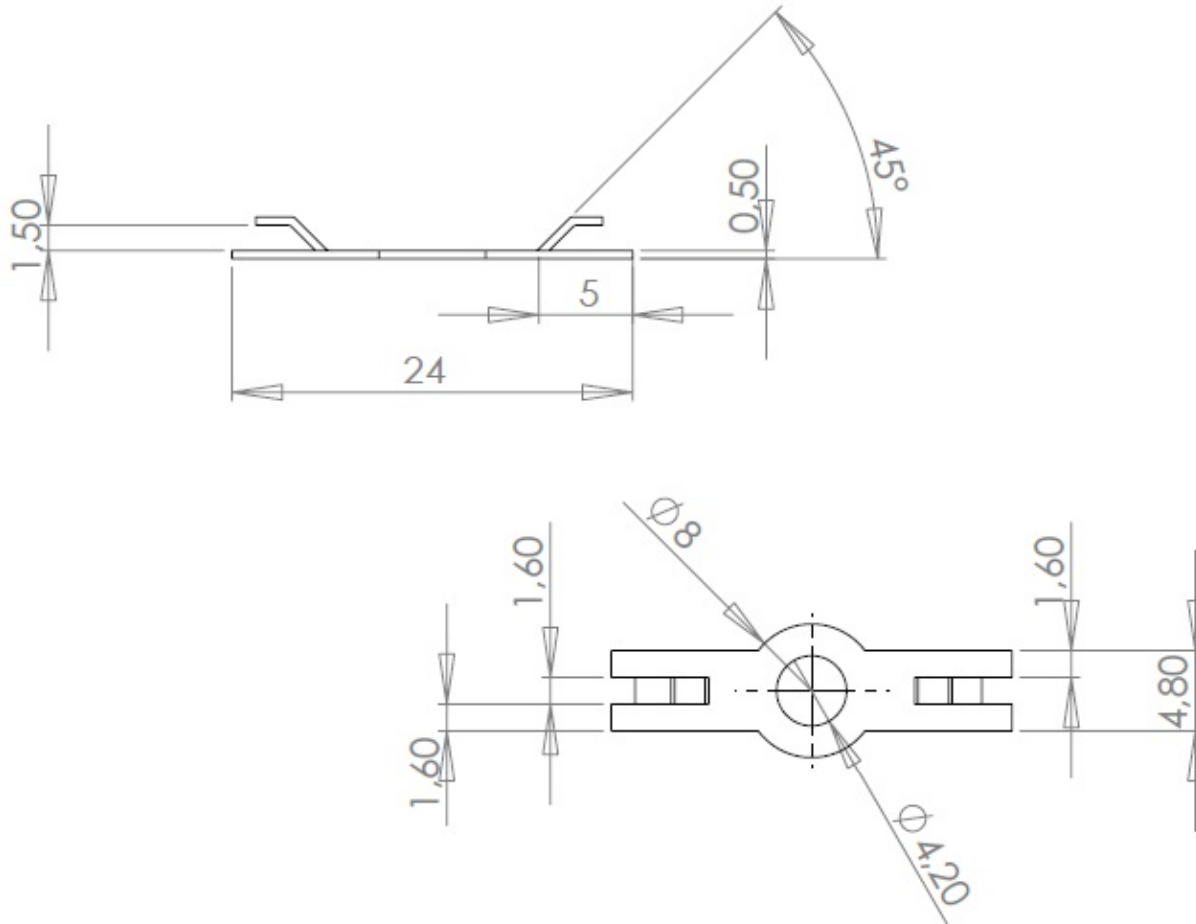

# Solder terminal lugs

### Electrical characteristics

Terminal lug 2484