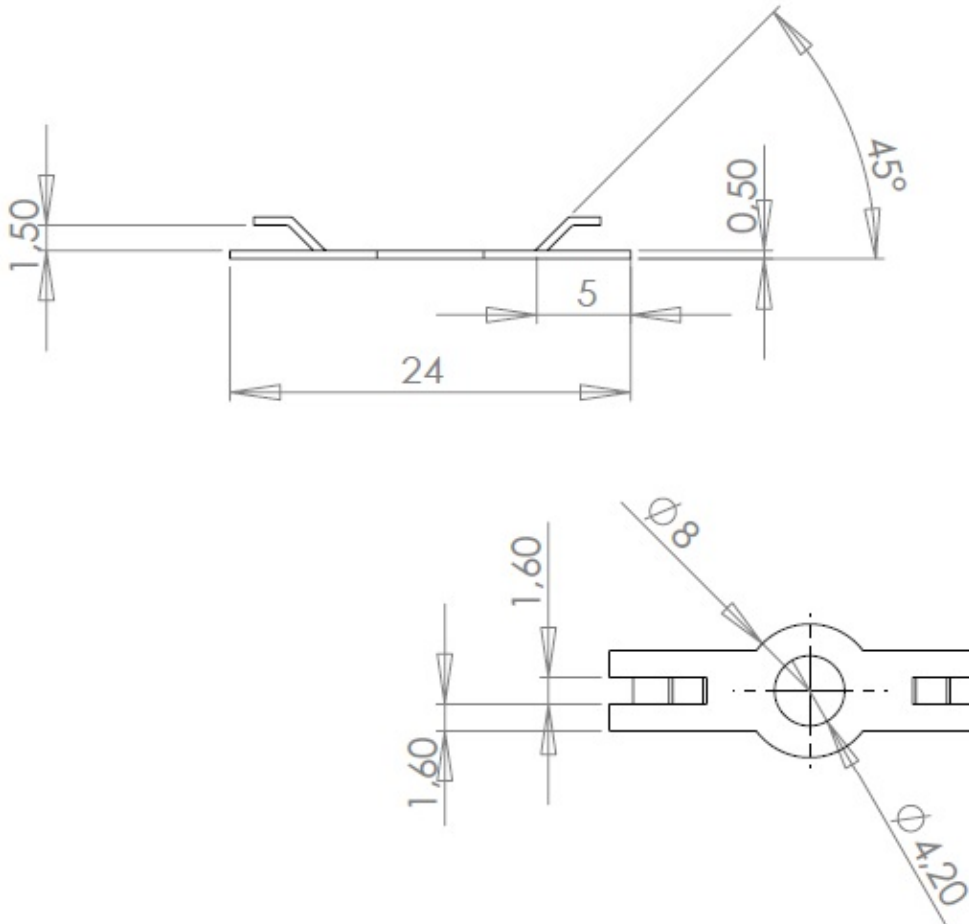

Solder terminal lugs

MFOM Terminals - Solder terminals

 Buy this product online

www.mfom.fr

Electrical characteristics

Terminal lug 2484

Material

RoHS tinned brass