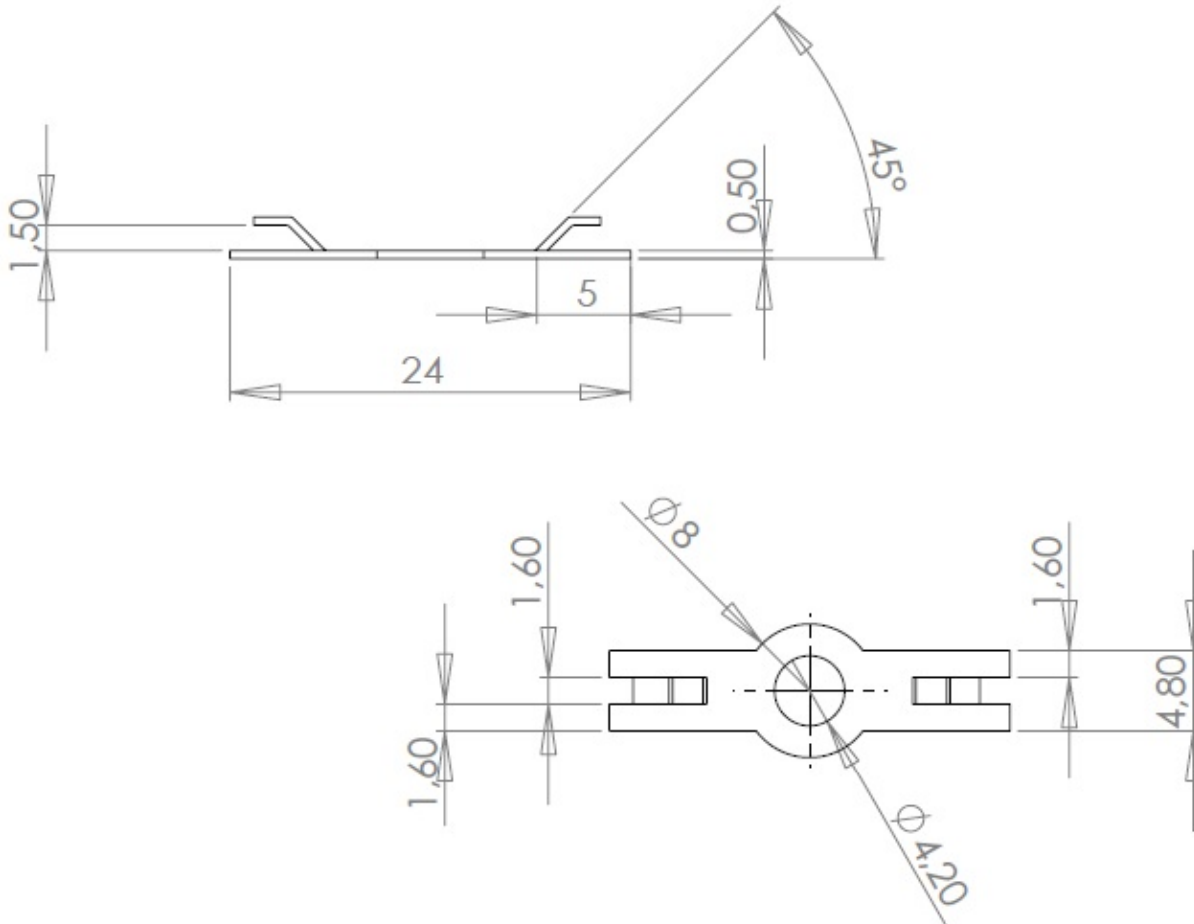

Solder terminal lugs

MFOM Terminals - Solder terminals

 Buy this product online

www.mfom.fr

Electrical characteristics

Terminal lug 2484

Material

RoHS tinned brass