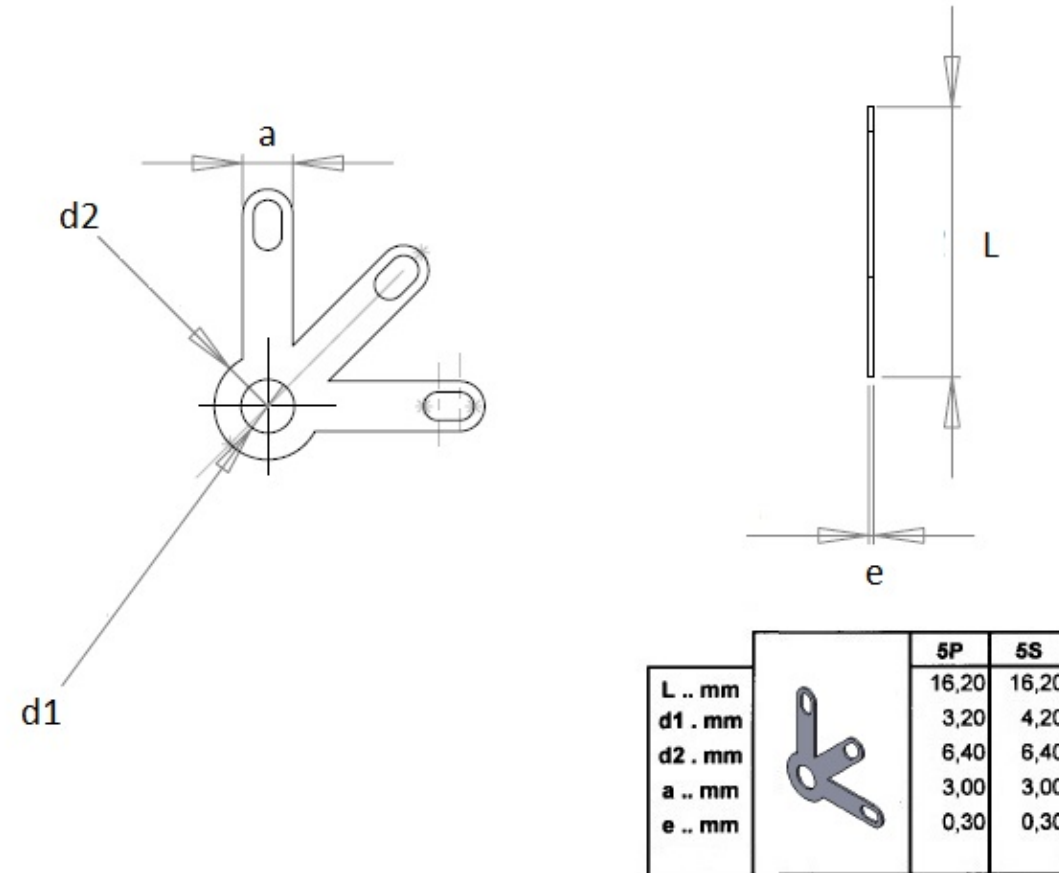

Solder terminal lugs

MFOM Terminals - Solder terminals

 Buy this product online

www.mfom.fr

	5P	5S
L .. mm	16,20	16,20
d1 . mm	3,20	4,20
d2 . mm	6,40	6,40
a .. mm	3,00	3,00
e .. mm	0,30	0,30

Electrical characteristics

Terminal lugs 5P, 5S

Material

RoHS tinned brass

Other characteristics

Other materials and other treatments on request