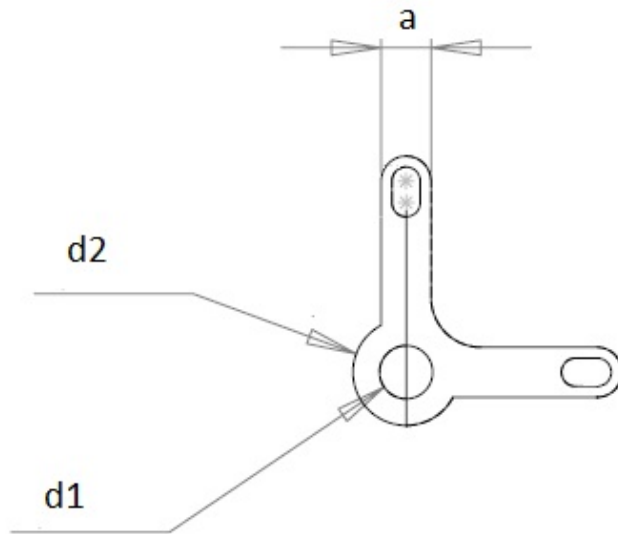

Solder terminal lugs

MFOM Terminals - Solder terminals

 Buy this product online

www.mfom.fr

		5T	5U
L .. mm		16,20	16,20
d1 .. mm		3,20	4,20
d2 .. mm		6,40	6,40
a .. mm		3,00	3,00
e .. mm		0,30	0,30

Electrical characteristics

Terminal lugs 5T, 5U

Material

RoHS tinned brass

Other characteristics

Other materials and other treatments on request