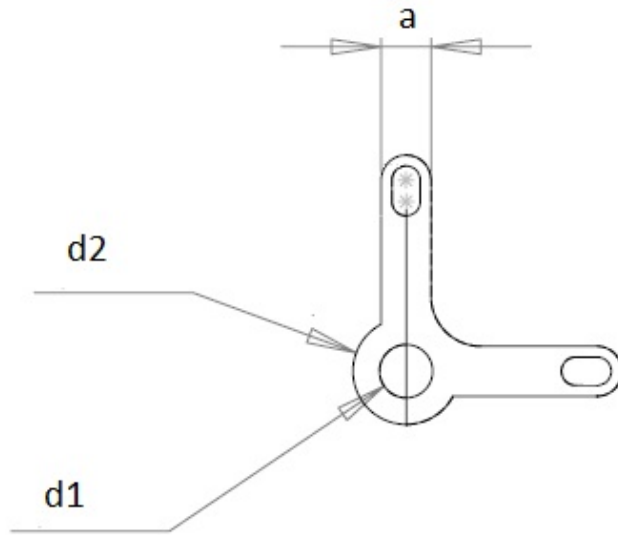

Solder terminal lugs

MFOM Terminals - Solder terminals

 Buy this product online

www.mfom.fr

		5T	5U
L .. mm		16,20	16,20
d1 .. mm		3,20	4,20
d2 .. mm		6,40	6,40
a .. mm		3,00	3,00
e .. mm		0,30	0,30

Electrical characteristics

Terminal lugs 5T, 5U

Material

RoHS tinned brass

Other characteristics

Other materials and other treatments on request