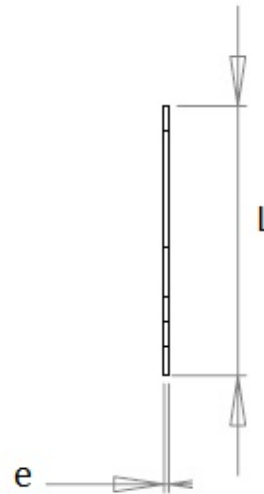

Solder terminal lugs

MFOM Terminals - Solder terminals

 Buy this product online

www.mfom.fr

		5T	5U
L .. mm		16,20	16,20
d1 .. mm		3,20	4,20
d2 .. mm		6,40	6,40
a .. mm		3,00	3,00
e .. mm		0,30	0,30

Electrical characteristics

Terminal lugs 5T, 5U

Material

RoHS tinned brass

Other characteristics

Other materials and other treatments on request