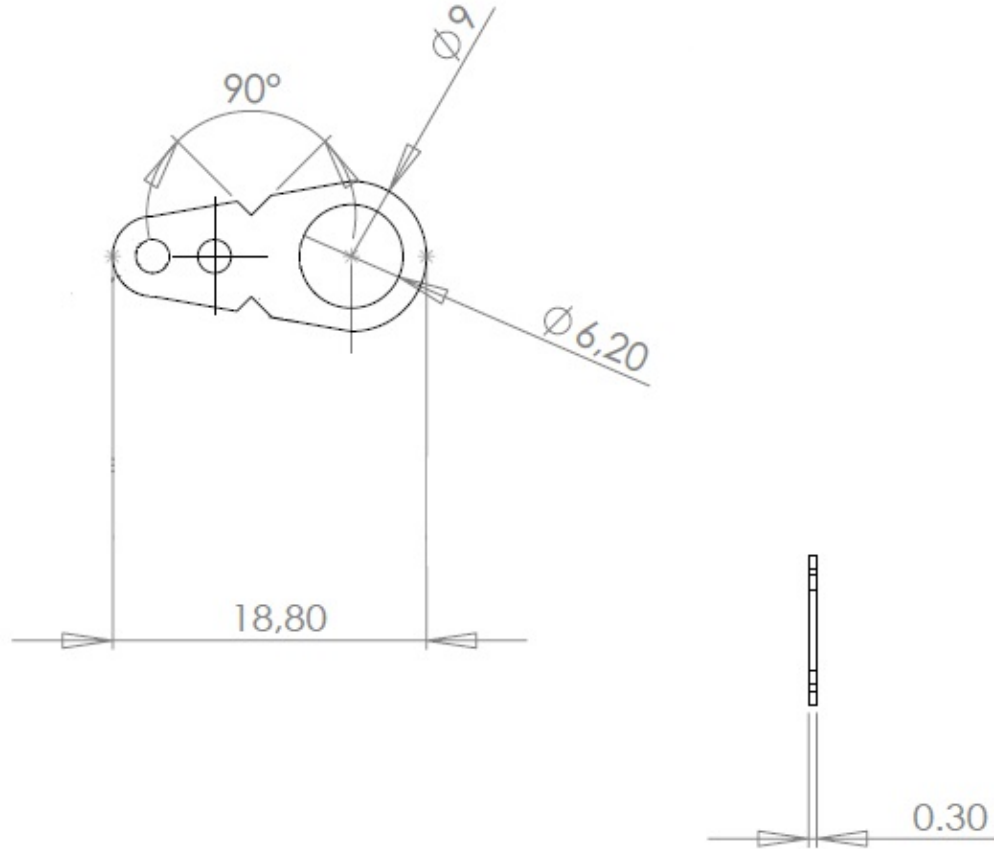

Solder terminal lugs

MFOM Terminals - Solder terminals

 Buy this product online

www.mfom.fr

Electrical characteristics

Terminal lug 5L

Material

RoHS tinned brass