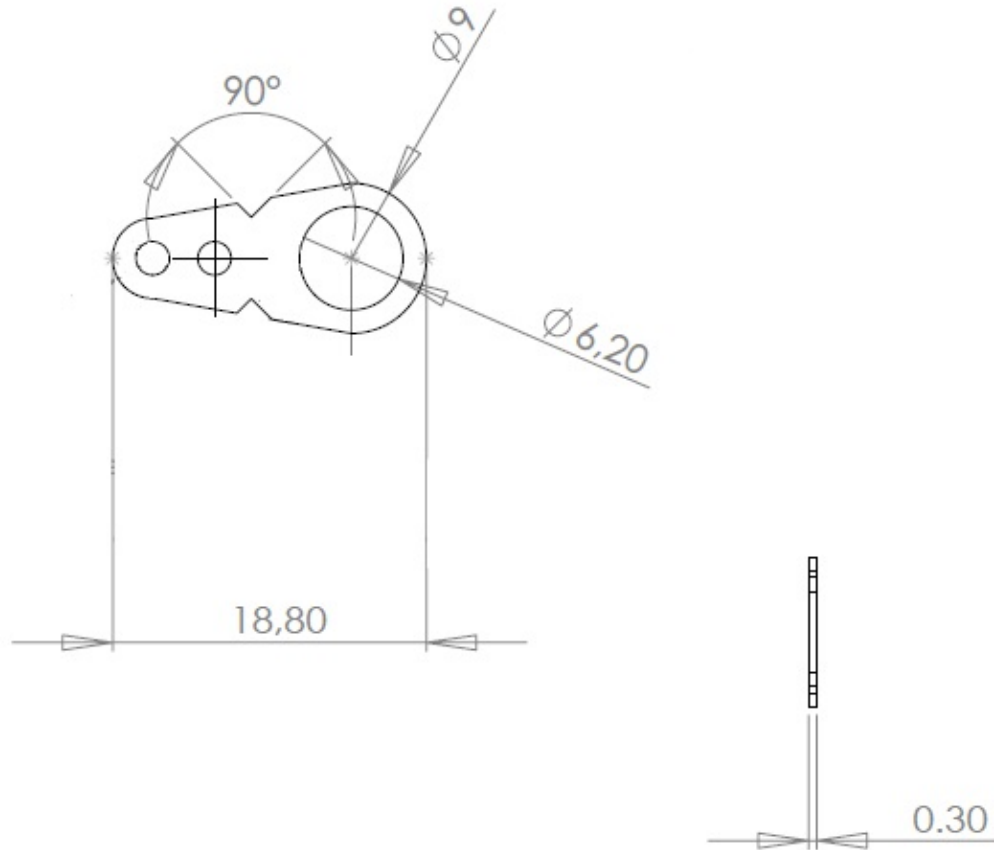

Solder terminal lugs

MFOM Terminals - Solder terminals

 Buy this product online

www.mfom.fr

Electrical characteristics

Terminal lug 5L

Material

RoHS tinned brass