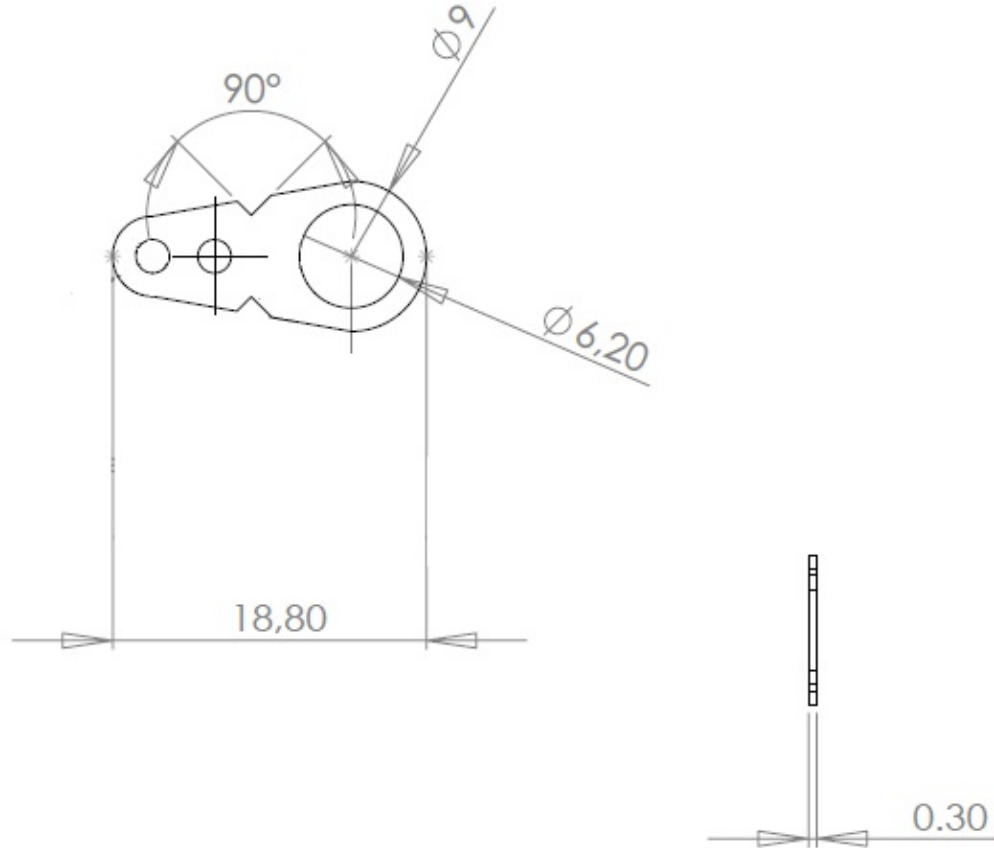

Solder terminal lugs

MFOM Terminals - Solder terminals

 Buy this product online

www.mfom.fr

Electrical characteristics

Terminal lug 5L

Material

RoHS tinned brass