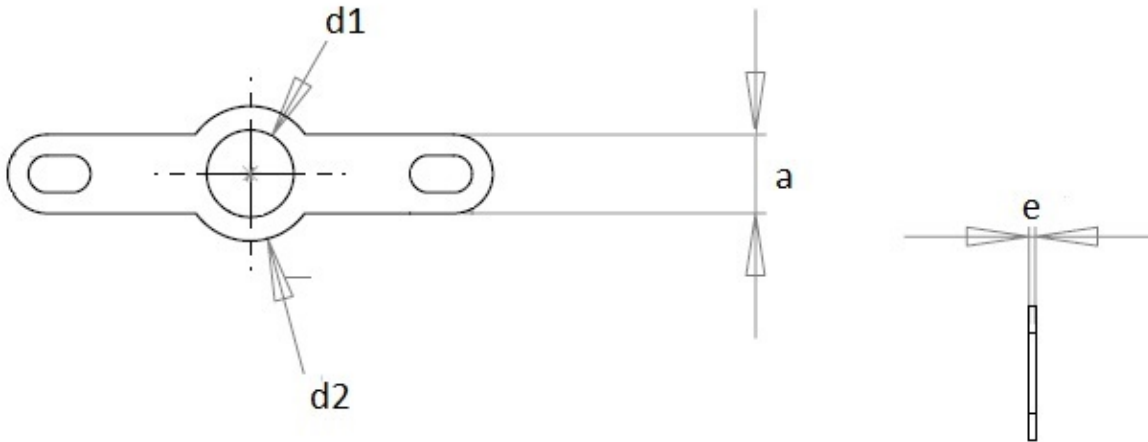

Solder terminal lugs

MFOM Terminals - Solder terminals

 Buy this product online

www.mfom.fr

		6B	6A	6D
L .. mm		23,40	23,40	23,40
d1 . mm		3,20	4,20	6,20
d2 . mm		6,50	6,50	8,50
a .. mm		3,80	3,80	3,80
e .. mm		0,30	0,30	0,30

Electrical characteristics

Terminal lugs 6A, 6B, 6D

Material

RoHS tinned brass

Other characteristics

Other materials and other treatments on request