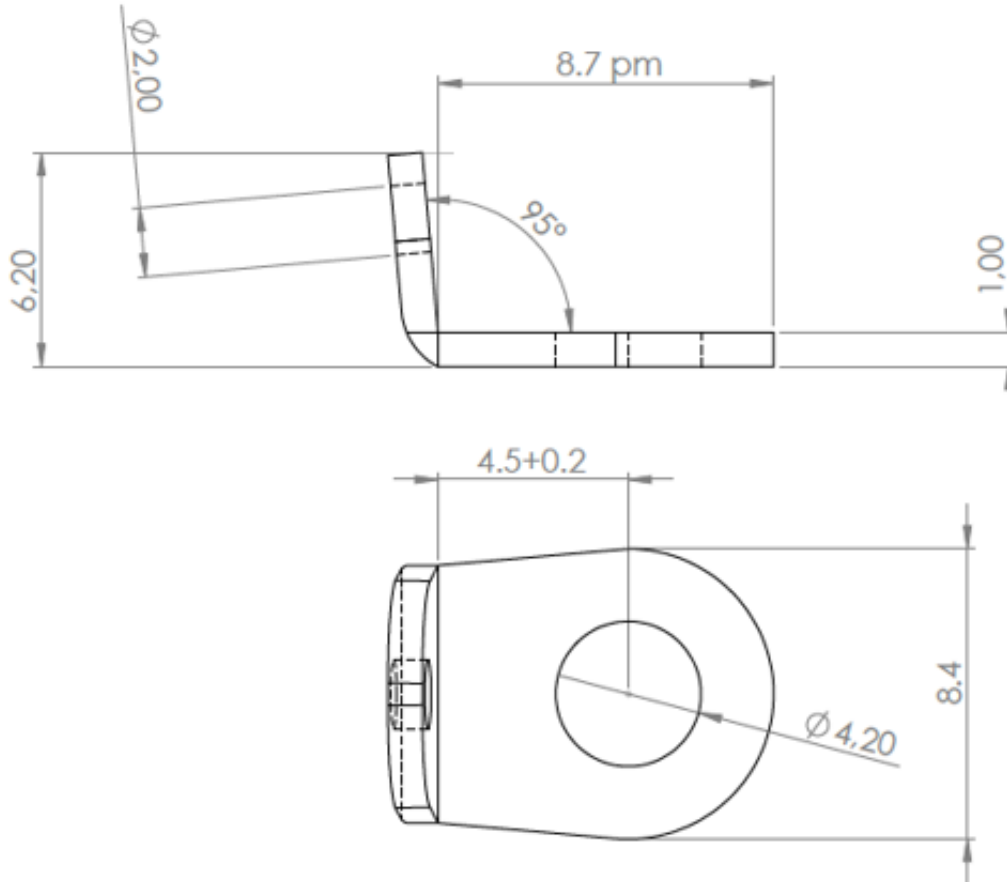

Solder terminal lugs

MFOM Terminals - Solder terminals

 Buy this product online

www.mfom.fr

Electrical characteristics

Terminal lug 1642

Material

RoHS tinned brass