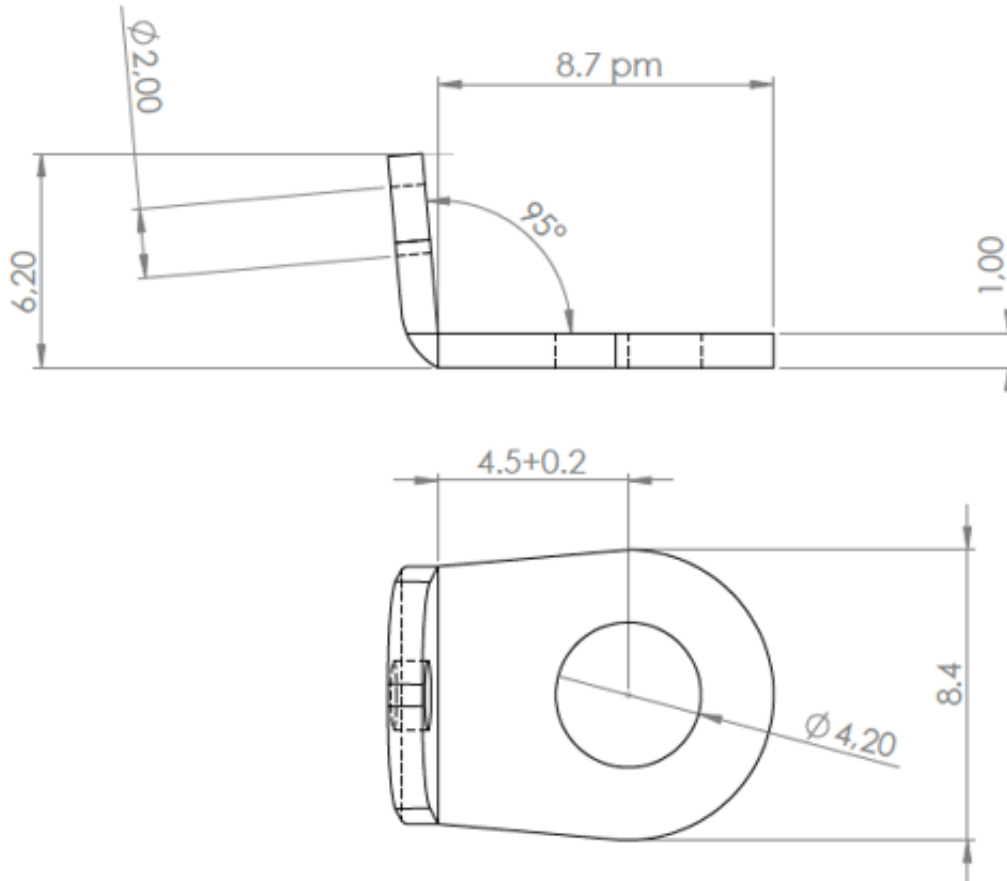

Solder terminal lugs

MFOM Terminals - Solder terminals

 Buy this product online

www.mfom.fr

Electrical characteristics

Terminal lug 1642

Material

RoHS tinned brass