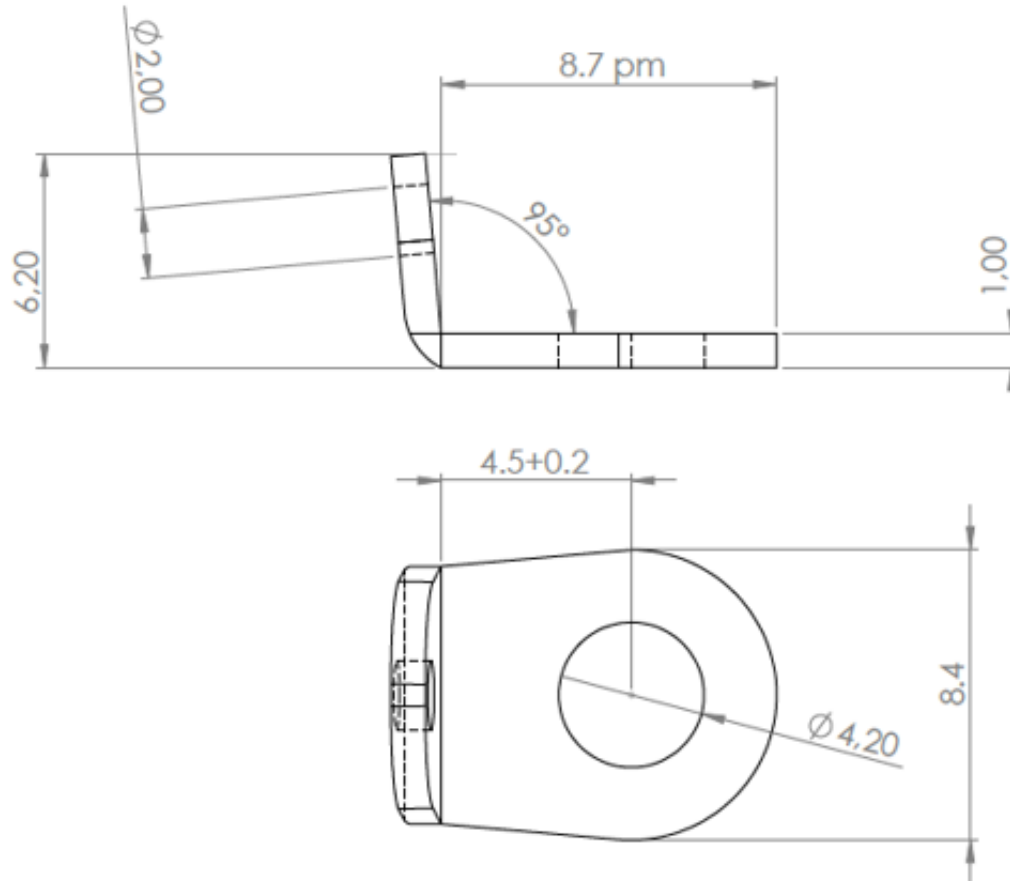

Solder terminal lugs

MFOM Terminals - Solder terminals

 Buy this product online

www.mfom.fr

Electrical characteristics

Terminal lug 1642

Material

RoHS tinned brass