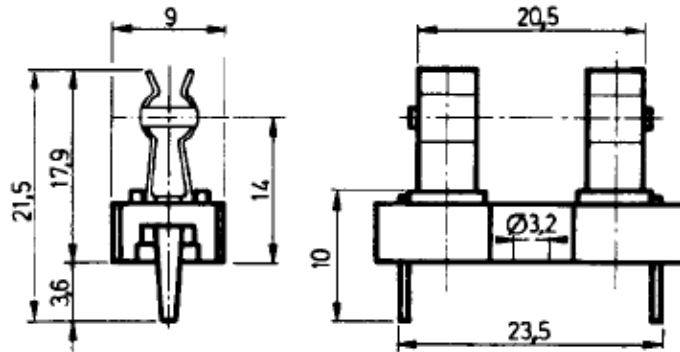

Clamps 905

Fuse clamps and fuse holders - Fuse holders with clamps

 Buy this product online

www.mfom.fr

Réf. 905 - Ø 5 x 20

Material

Contacts : brass • Insulating body : Polyethylene • One demand : thermoplastic polyester