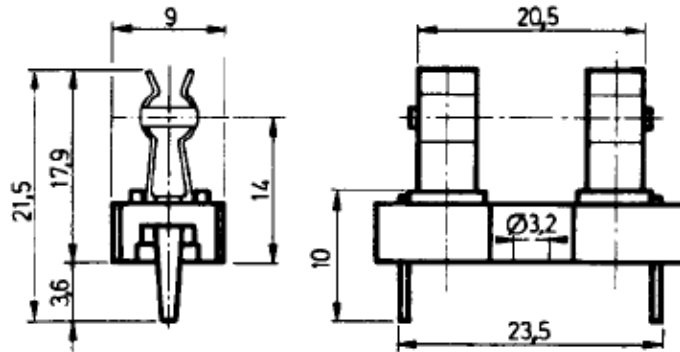

# Clamps 905

Fuse clamps and fuse holders - Fuse holders with clamps

 Buy this product online

[www.mfom.fr](http://www.mfom.fr)

Réf. 905 - Ø 5 x 20