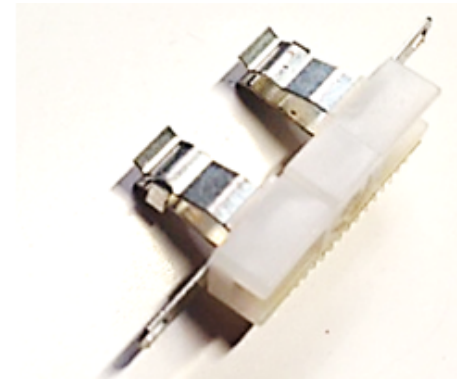

# Clamps 904 (Diam. 5 X 20)

Fuse clamps and fuse holders - Fuse holders with clamps

 Buy this product online

[www.mfom.fr](http://www.mfom.fr)

Réf. 904 - Ø 5 x 20

Material

Brass