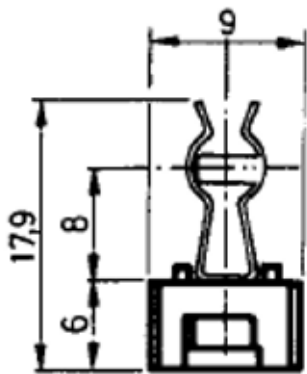

# Clamps 904 (Diam. 5 X 20)

Fuse clamps and fuse holders - Fuse holders with clamps

 Buy this product online

[www.mfom.fr](http://www.mfom.fr)

Réf. 904 - Ø 5 x 20

Material

Brass