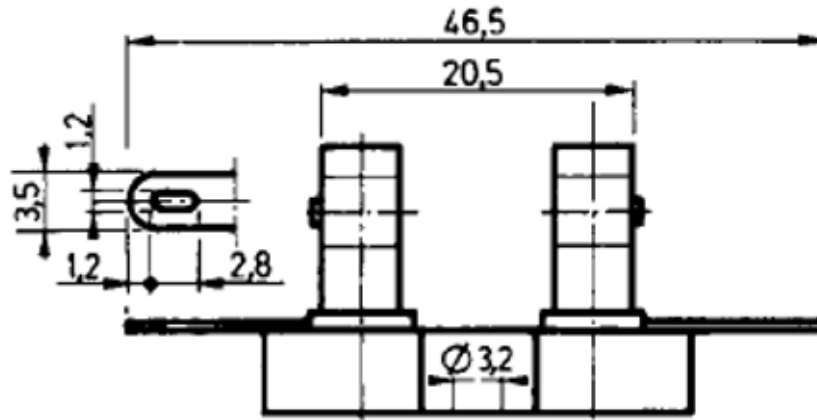

# Clamps 904 (Diam. 5 X 20)

Fuse clamps and fuse holders - Fuse holders with clamps

 Buy this product online

[www.mfom.fr](http://www.mfom.fr)

Réf. 904 - Ø 5 x 20

Material

Brass