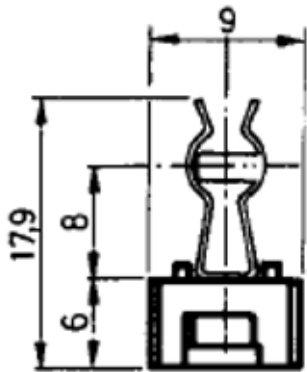

# Clamps 904 (Diam. 5 X 20)

Fuse clamps and fuse holders - Fuse holders with clamps

 Buy this product online

[www.mfom.fr](http://www.mfom.fr)

Réf. 904 - Ø 5 x 20

Material

Brass